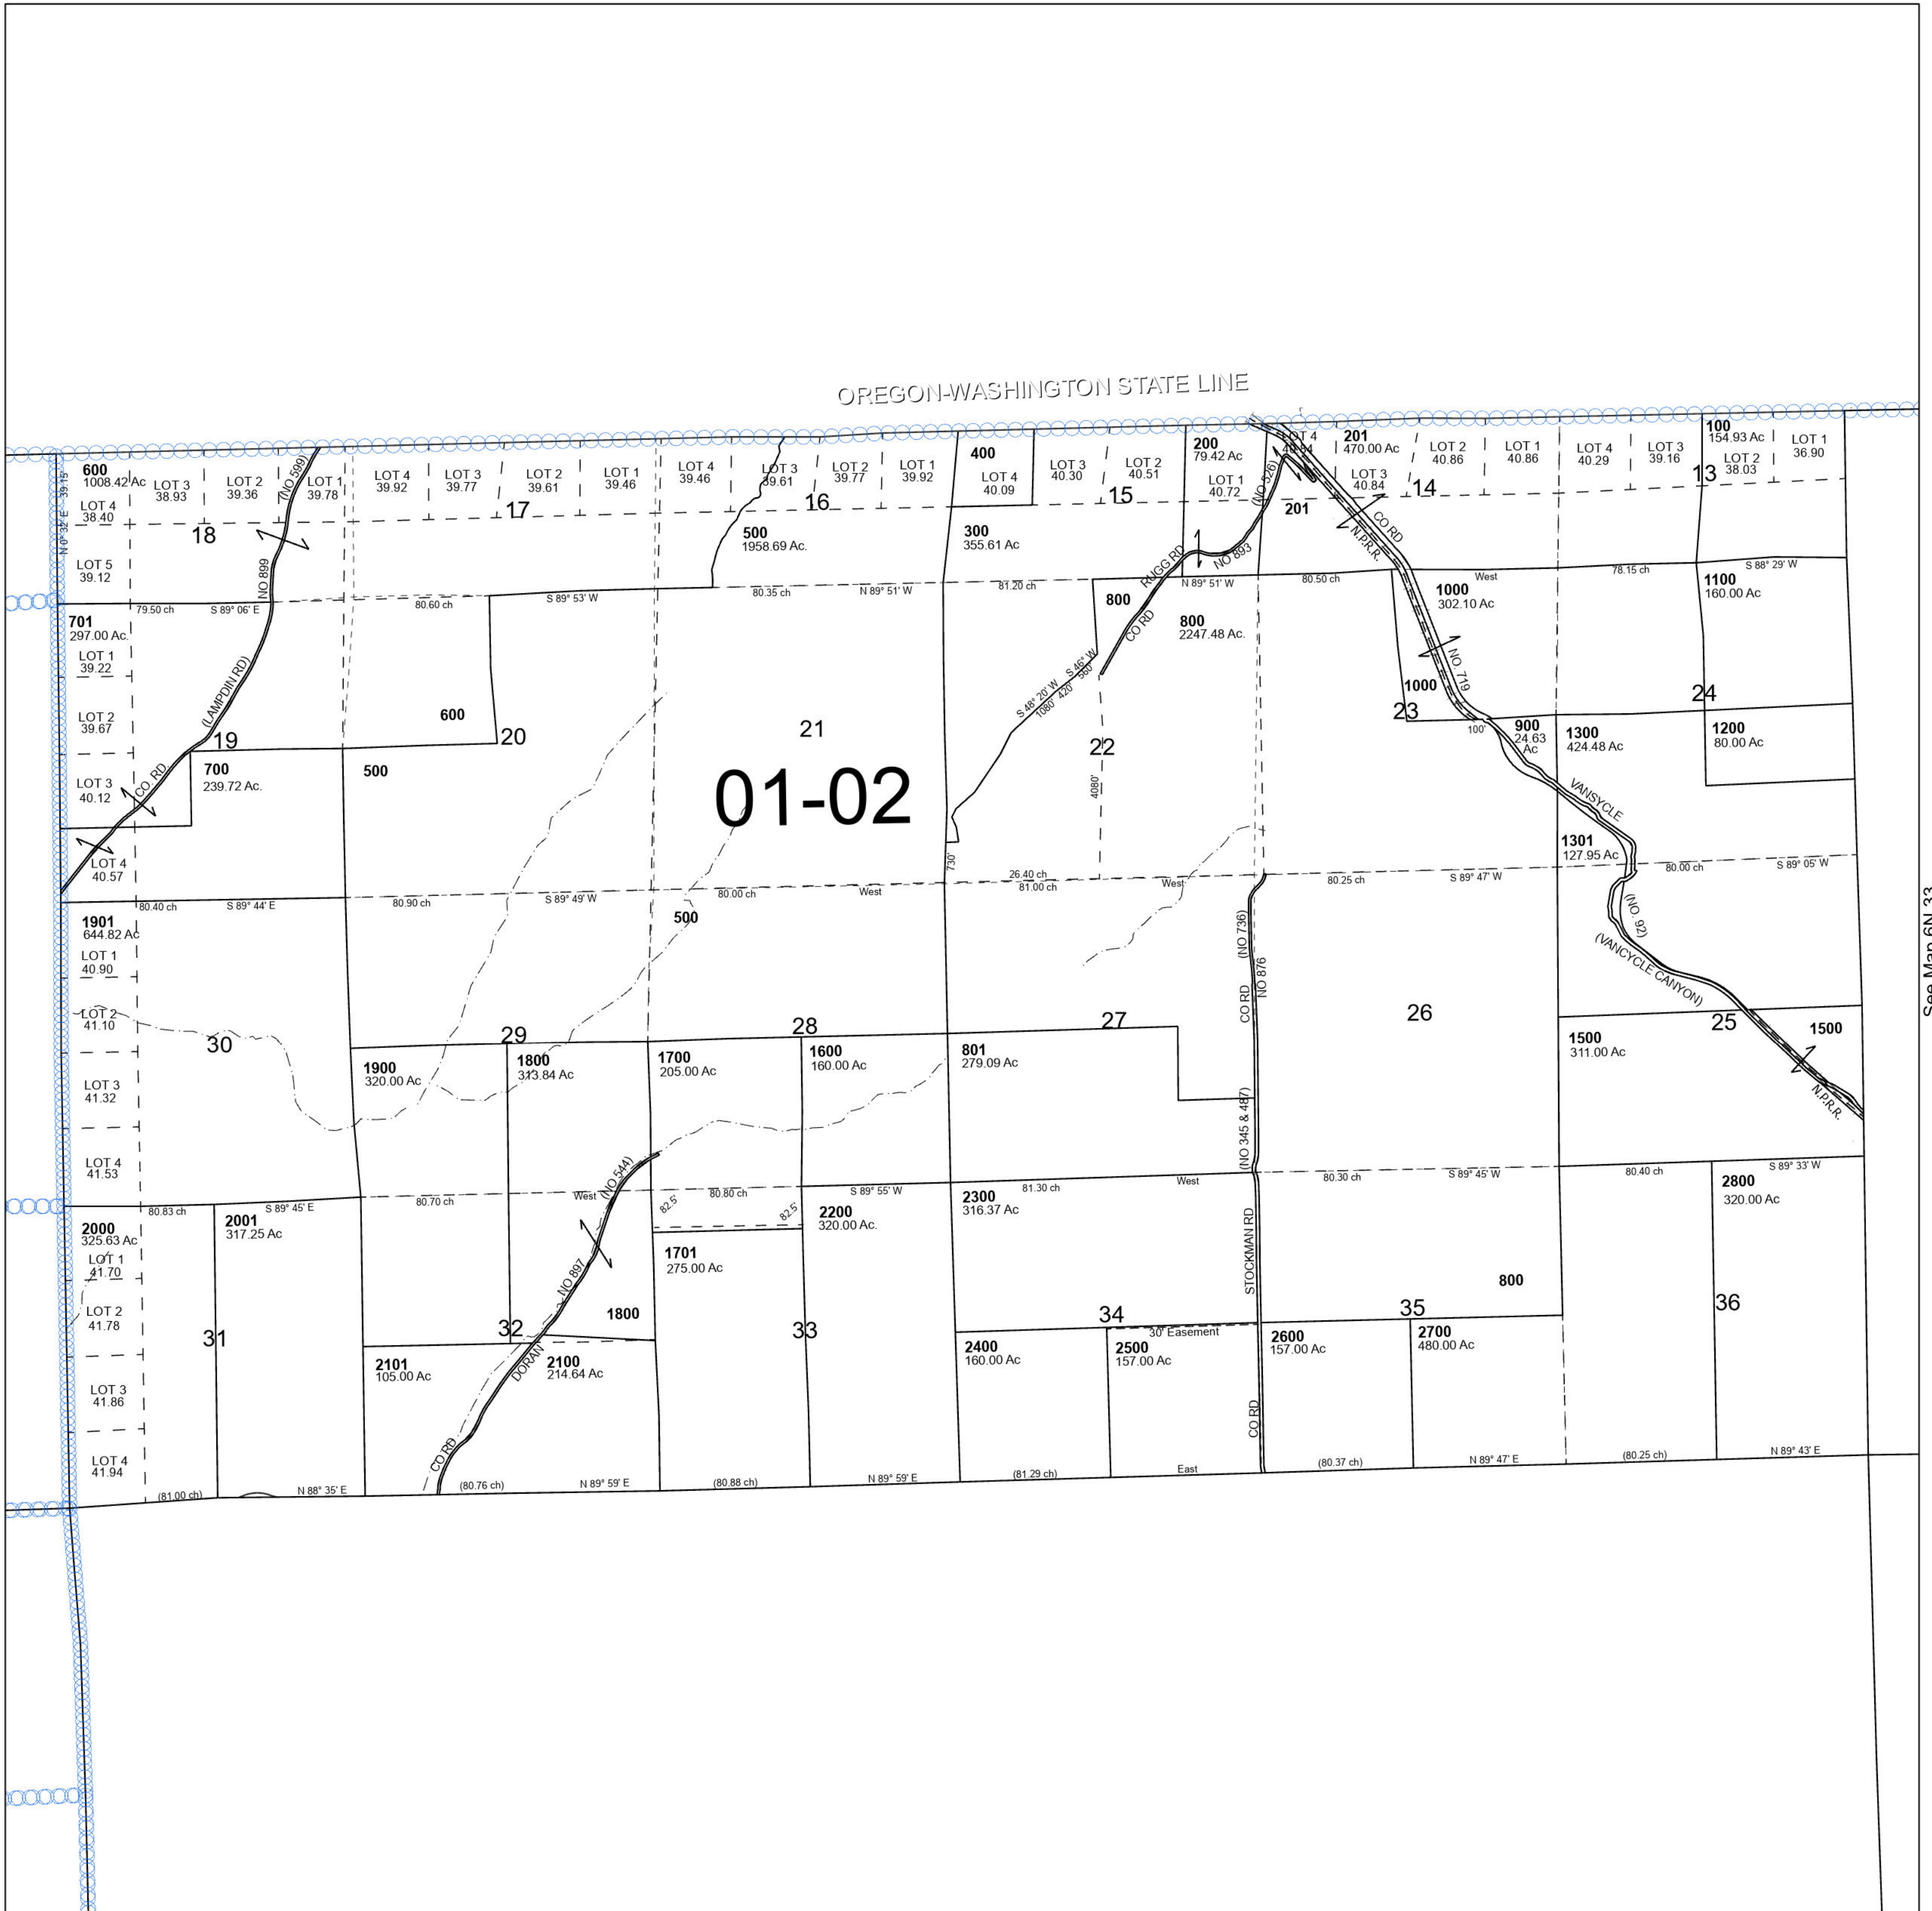

This map was prepared for Assessment & Taxation purposes only and was NOT prepared nor is it suitable for legal, engineering or surveying purposes.

Cancelled Tax Lots

1400
1801

T6N R32E WM UMATILLA COUNTY

6N 32

SCALE 1" = 2,000'

See Map 6N 31

See Map 6N 33