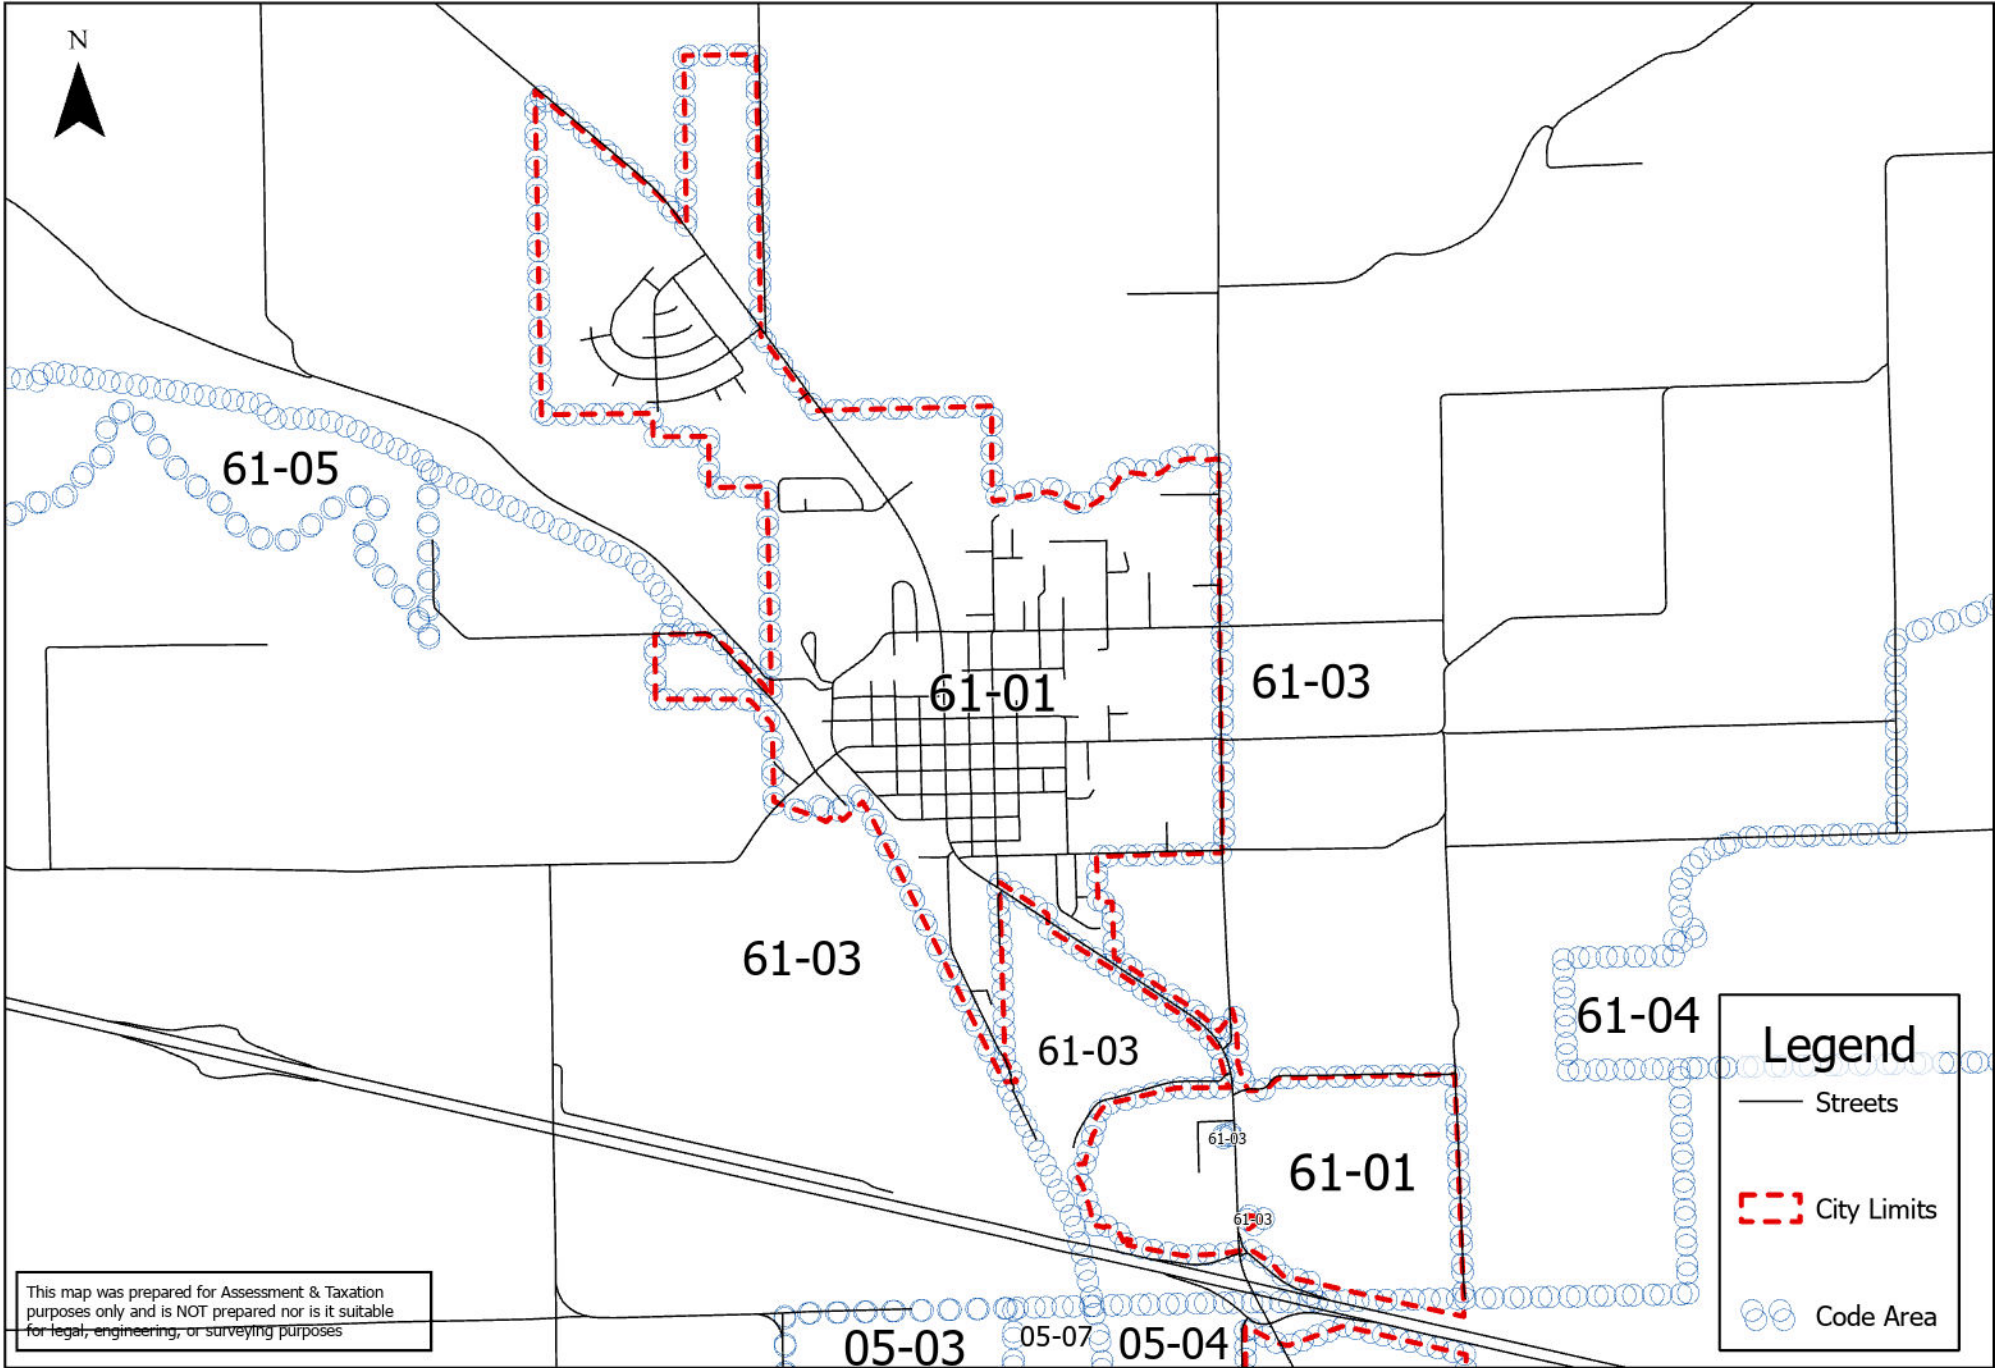

# City of Stanfield

This map was prepared for Assessment & Taxation purposes only and is NOT prepared nor is it suitable for legal, engineering, or surveying purposes

0 0.17 0.35 0.7 Miles