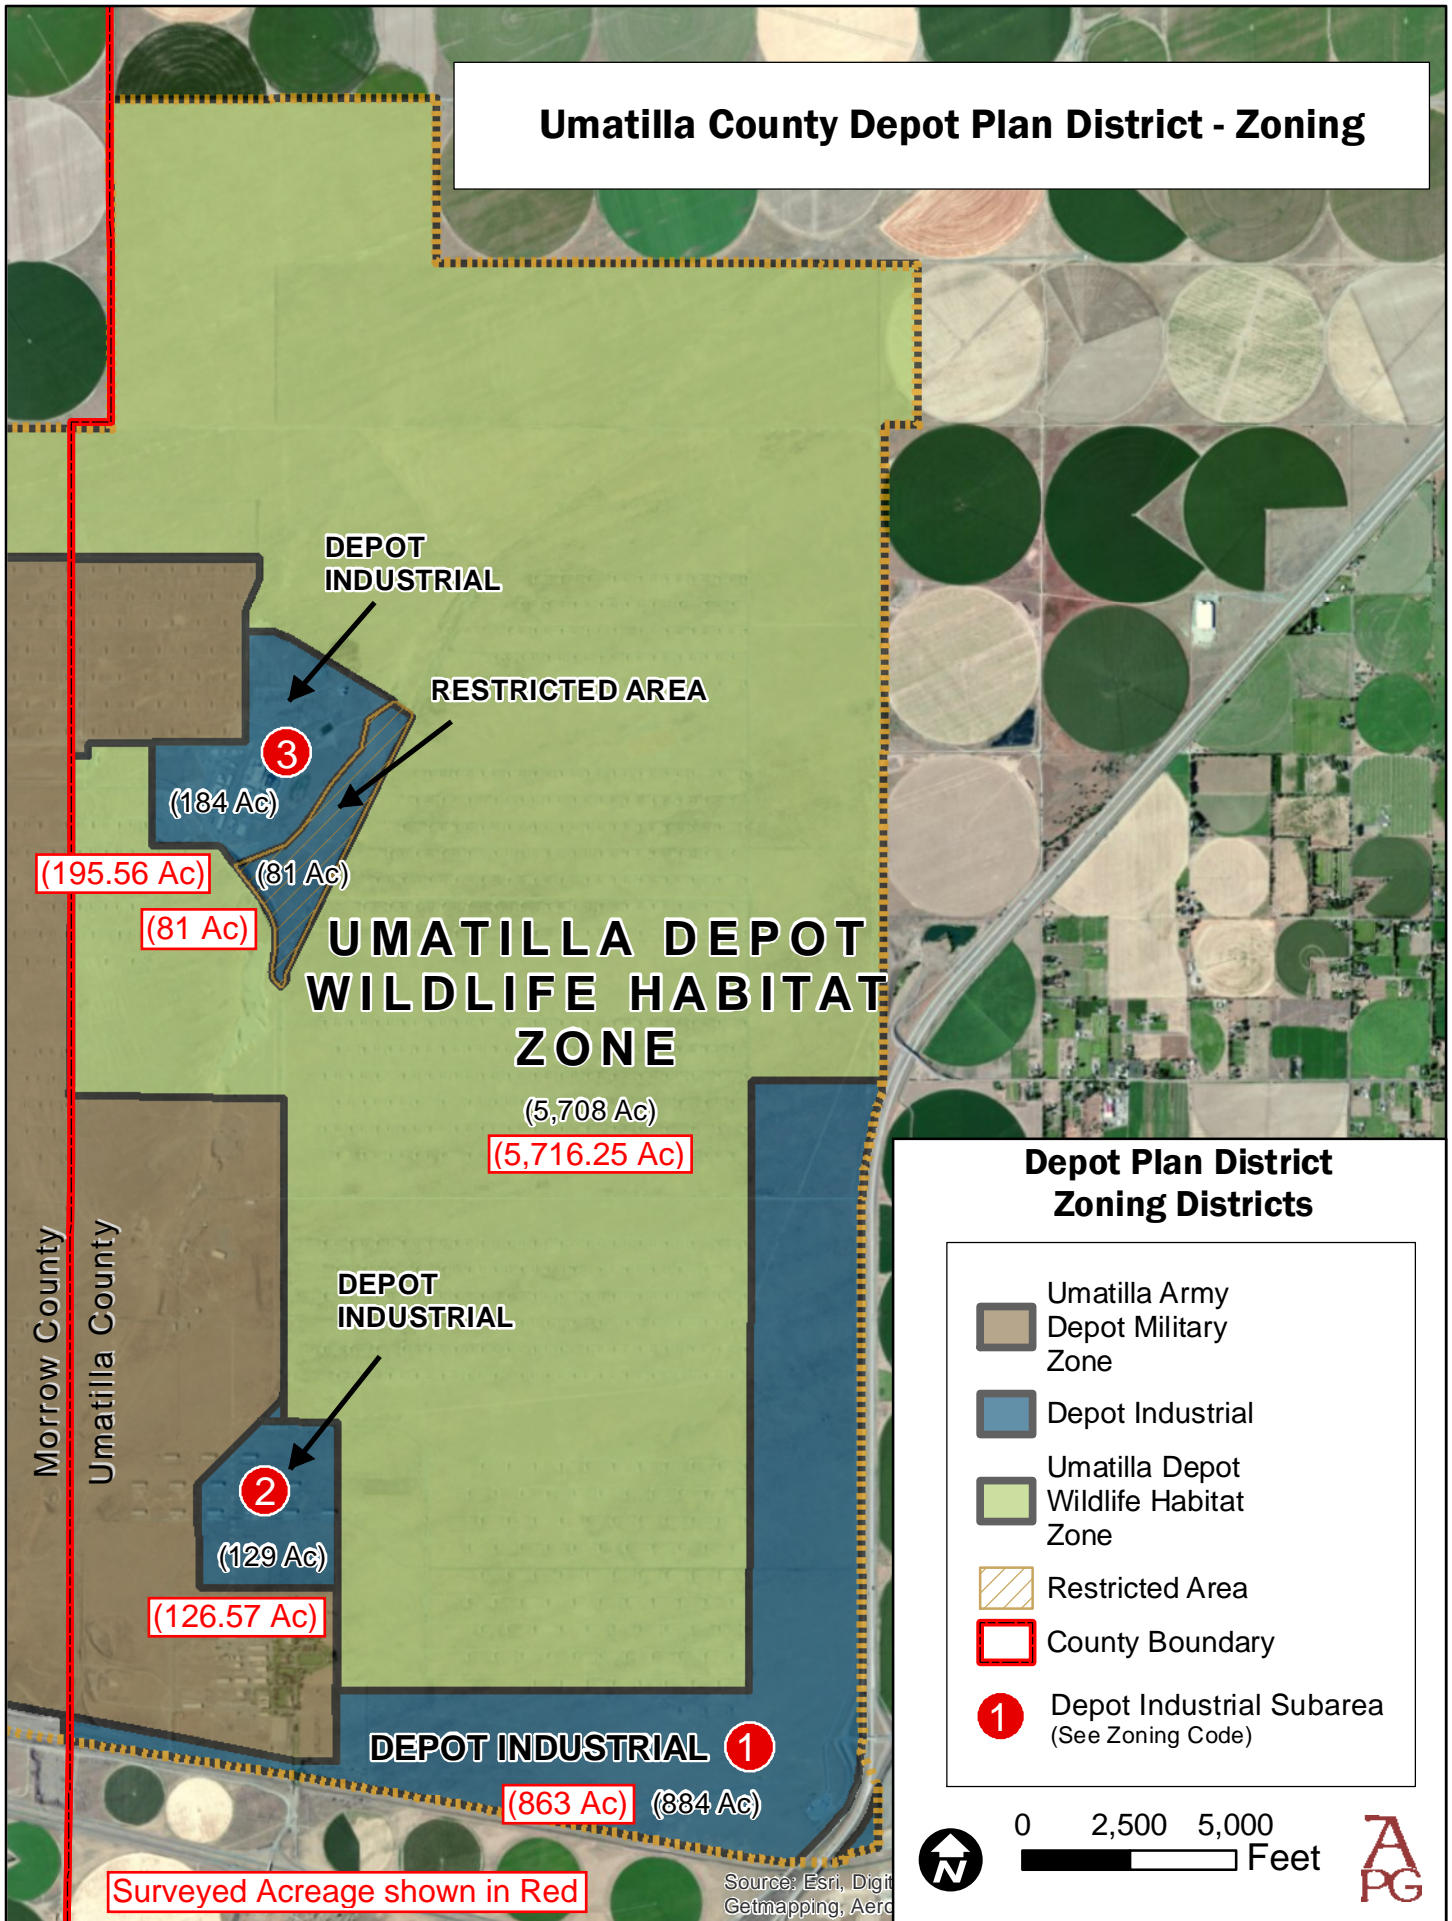

Umatilla County Depot Plan District - Zoning

Depot Plan District Zoning Districts

- Umatilla Army Depot Military Zone
- Depot Industrial
- Umatilla Depot Wildlife Habitat Zone
- Restricted Area
- County Boundary
- Depot Industrial Subarea (See Zoning Code)

0 2,500 5,000 Feet

Surveyed Acreage shown in Red

Source: Esri, Digit
Getmapping, Aer