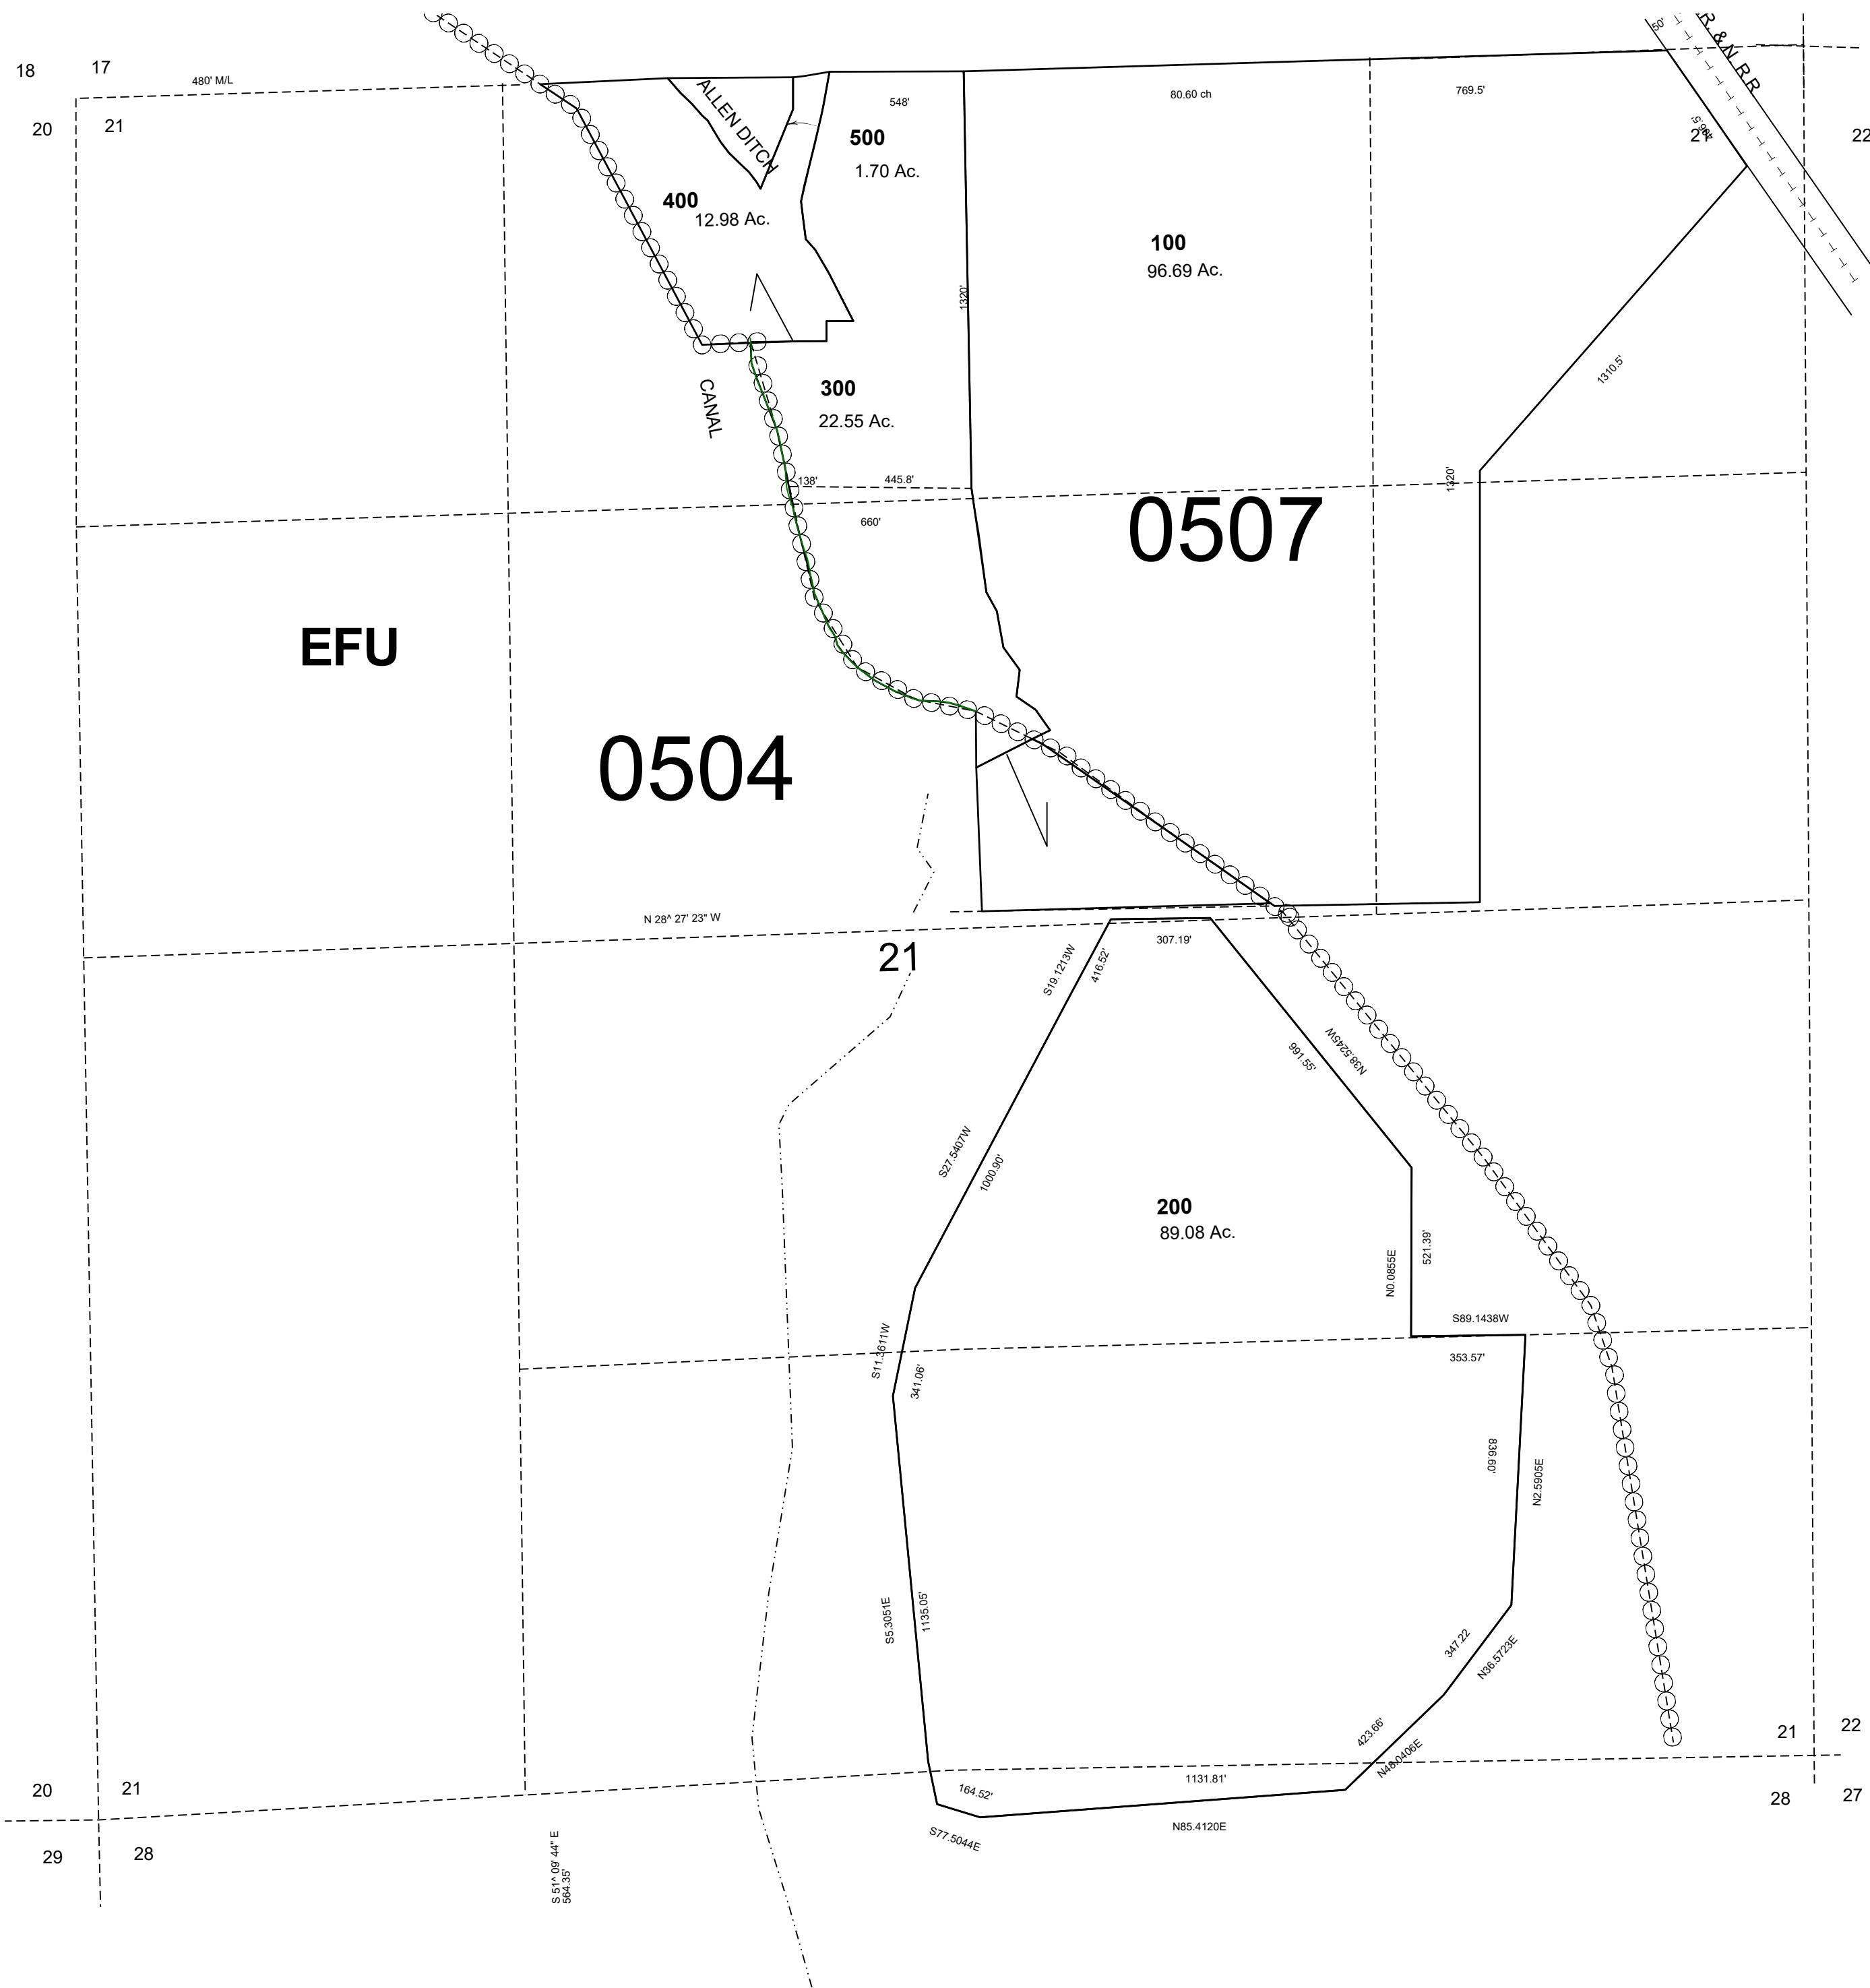

This map was prepared for Assessment & Taxation purposes only and was NOT prepared nor is it suitable for legal, engineering or surveying purposes.

# SEC 21T3N R29E WM UMATILLA COUNTY, OR

3N2921

SCALE: 1" = 400'

REVISED: 03-31-2021

3N2921