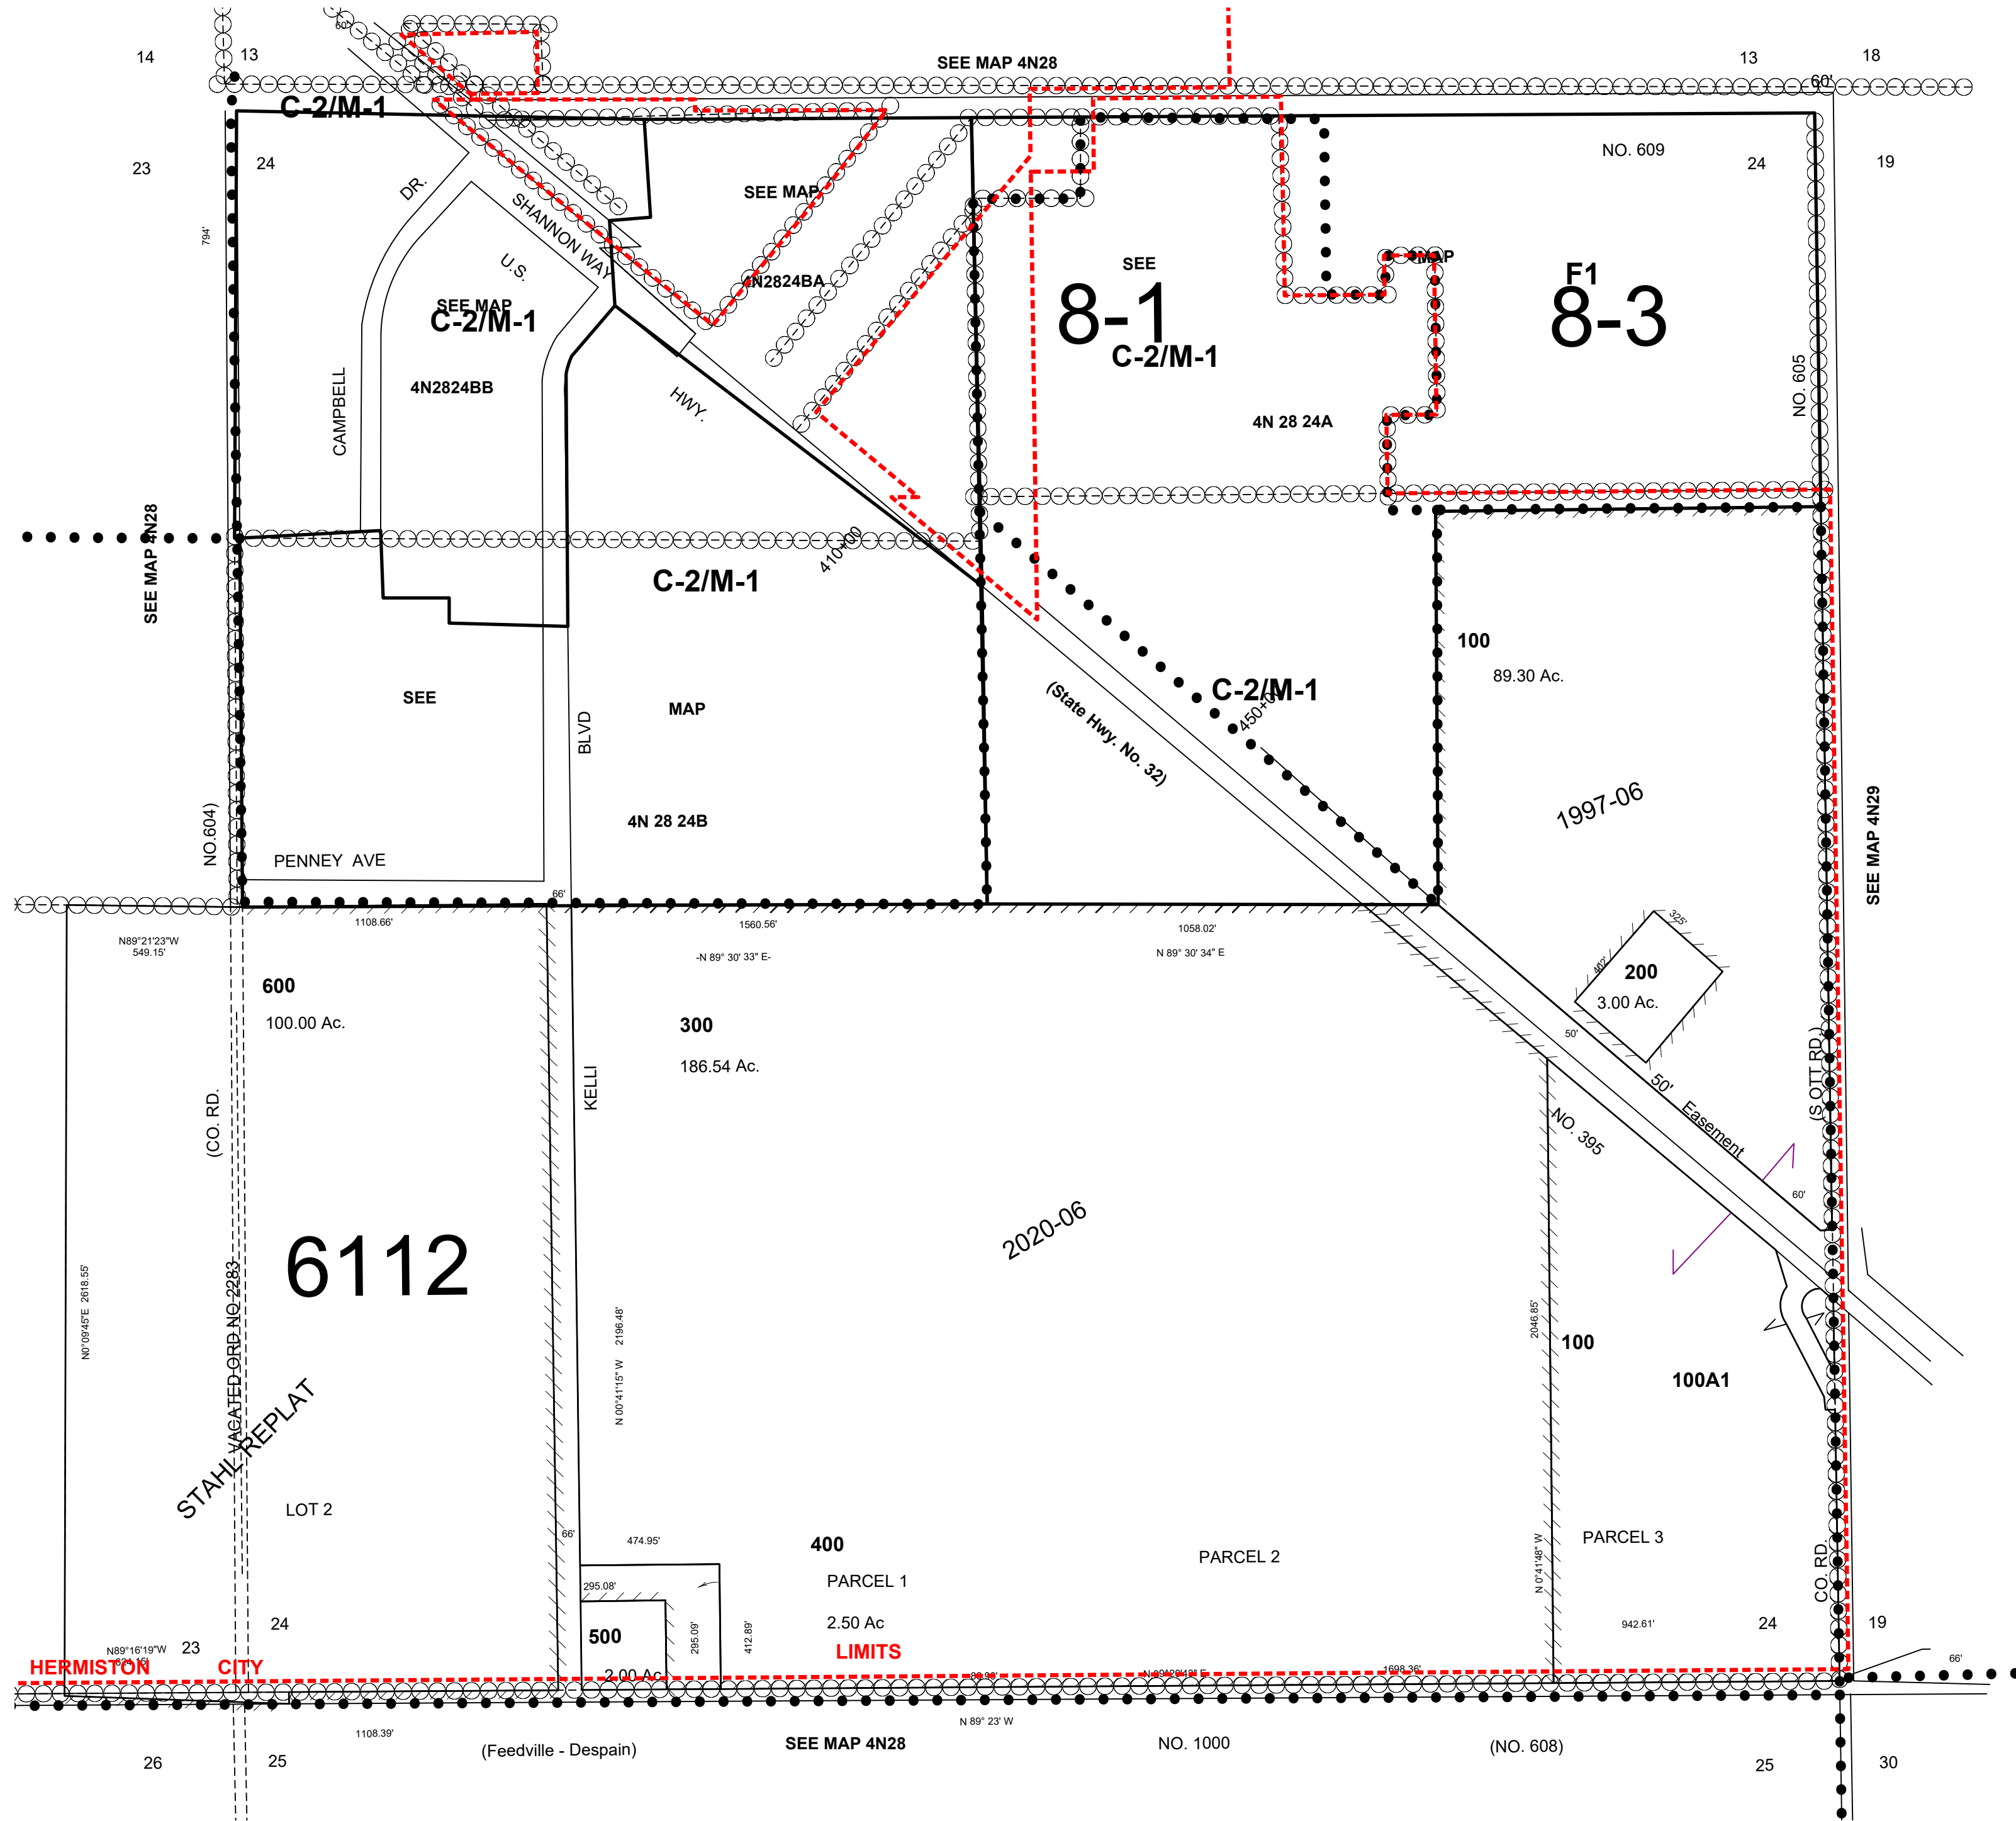

This map was prepared for Assessment & Taxation purposes only and was NOT prepared nor is it suitable for legal, engineering or surveying purposes.

# SEC 24 T4N R28E WM UMATILLA COUNTY, OR

## 4N2824

SCALE: 1" = 400'

REVISED: 04-22-2021

## 4N2824