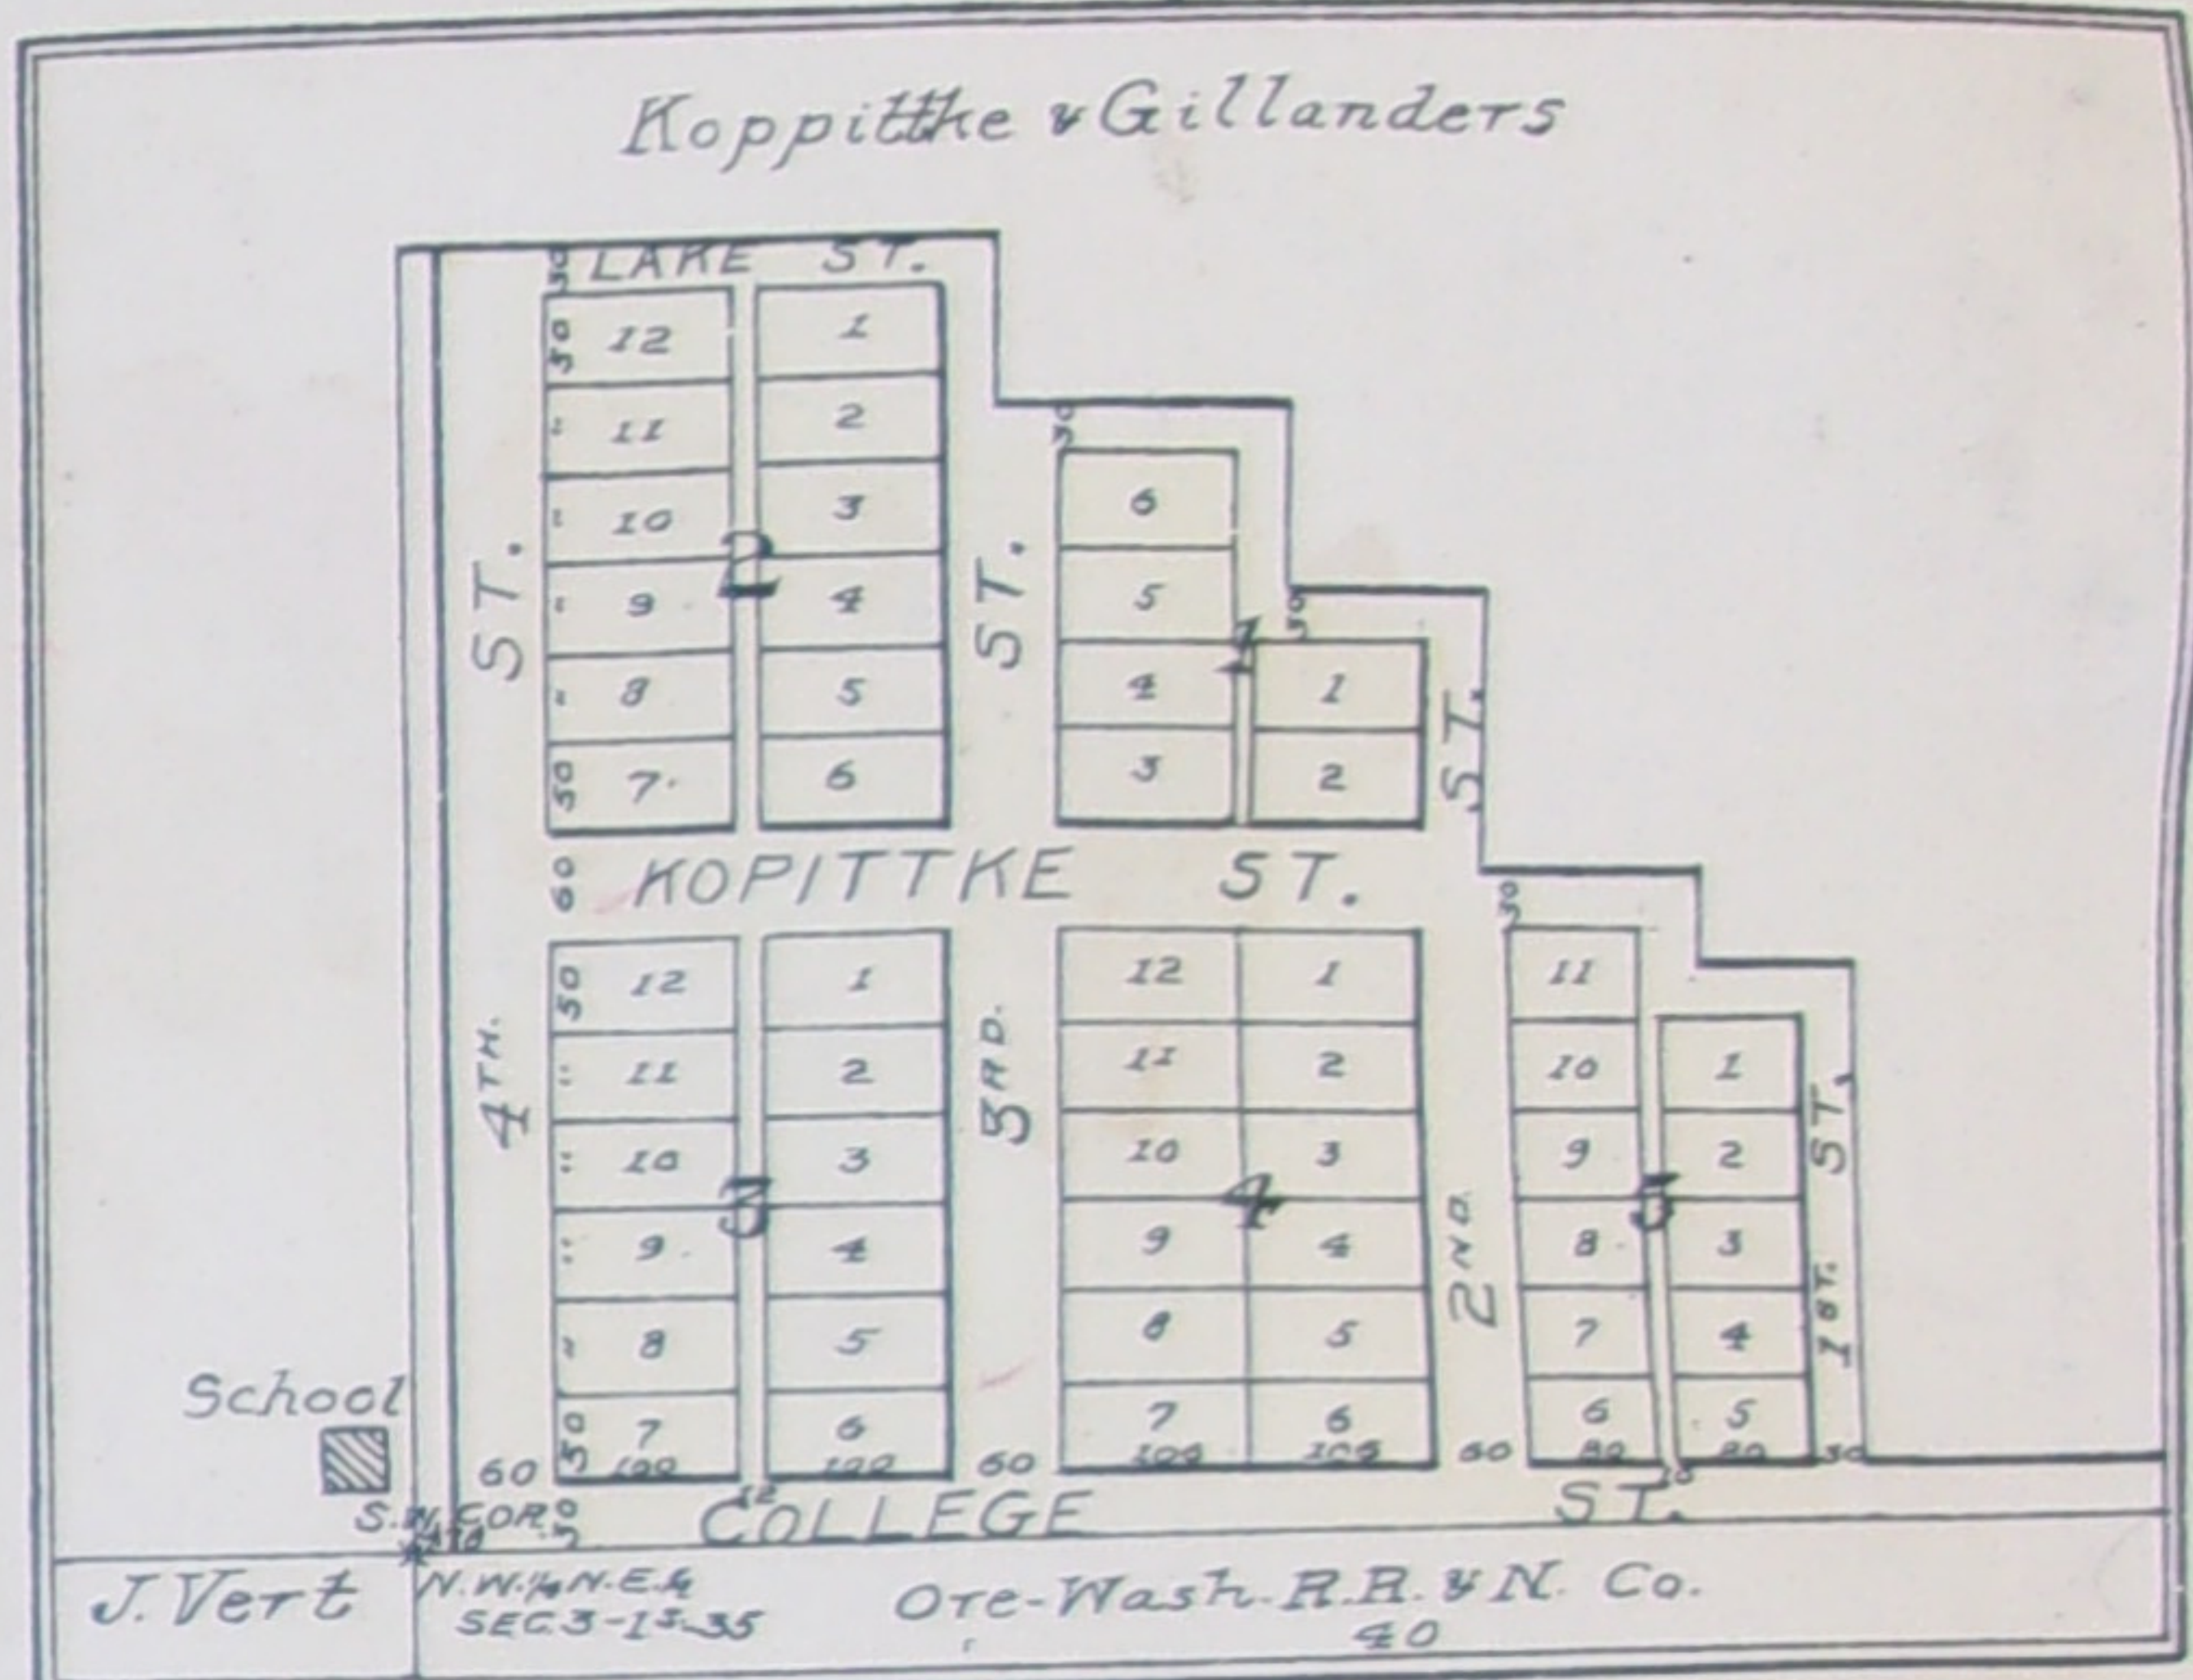

Wm. Holdman

ETNA

TWP. 1 S., RGE. 35 E.

Scale 300 ft. to 1 inch.

MEACHAM

TWP. 1 S., RGE. 35 E.

Scale 400ft. to 1 in.