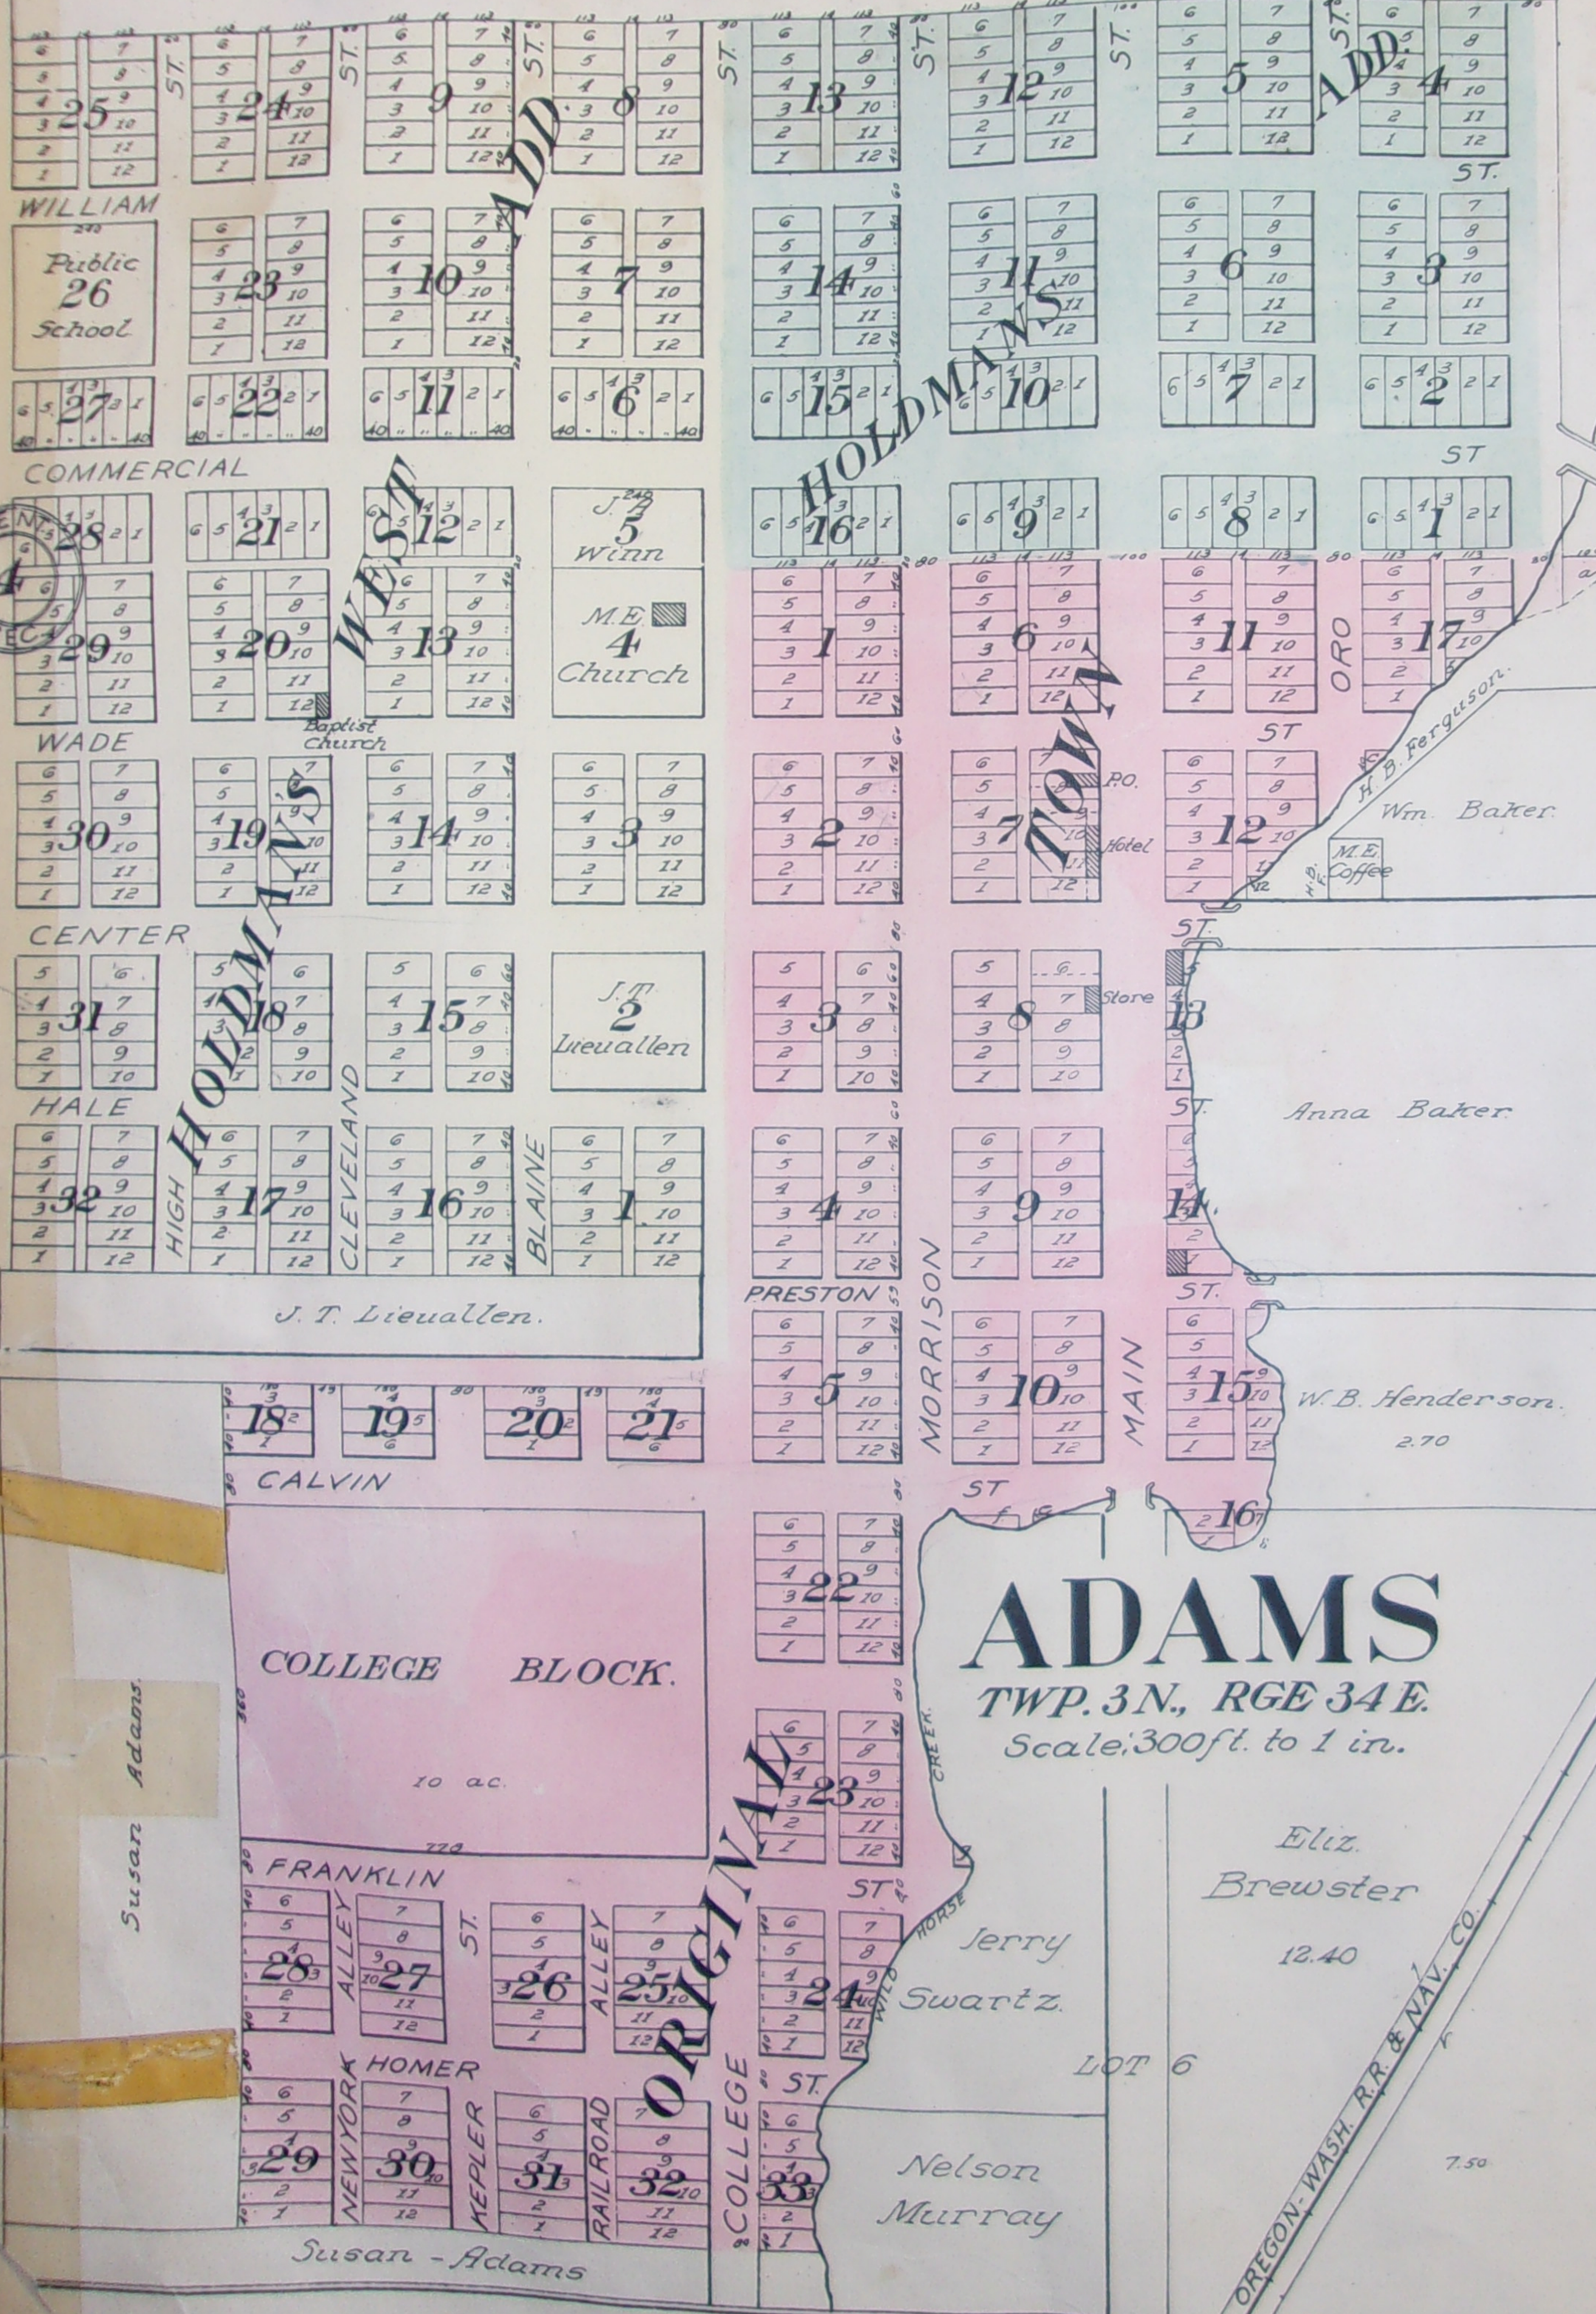

Wm. Holdman

ETNA

TWP. 1 S., RGE. 35 E.

Scale 300 ft. to 1 inch.

MEACHAM

TWP. 1 S., RGE. 35 E.

Scale 400ft. to 1 in.