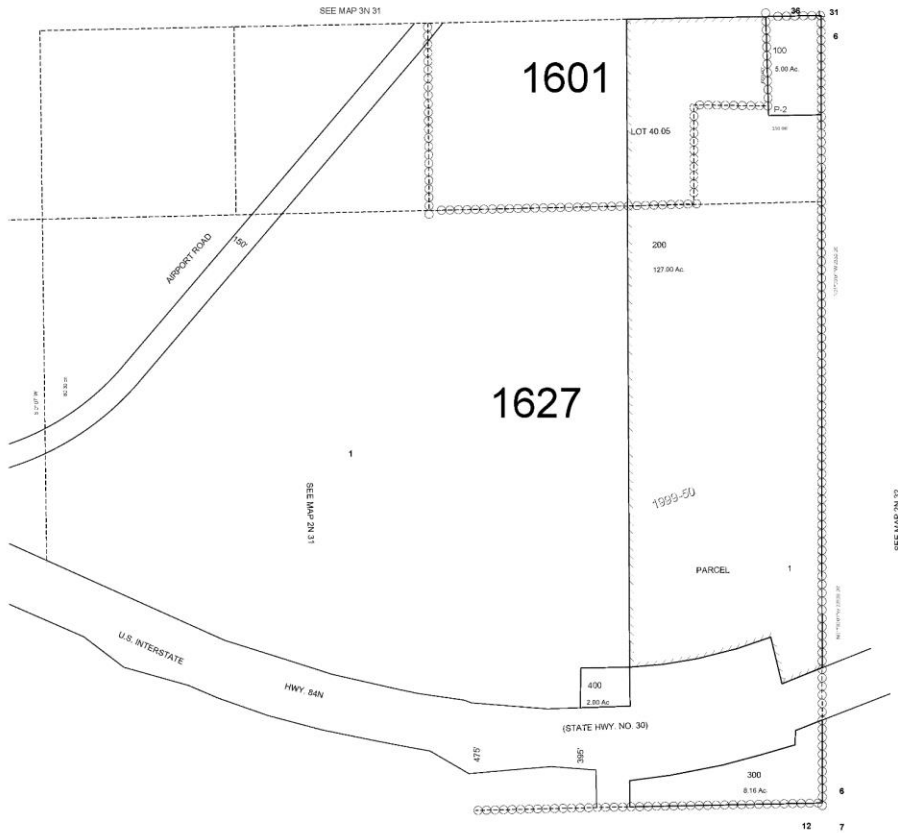

SEC 01 T2N R31E WM
UMATILLA COUNTY, OR

2N3101

SCALE: 1" = 400'

REVISED 02-19-2021

2N3101