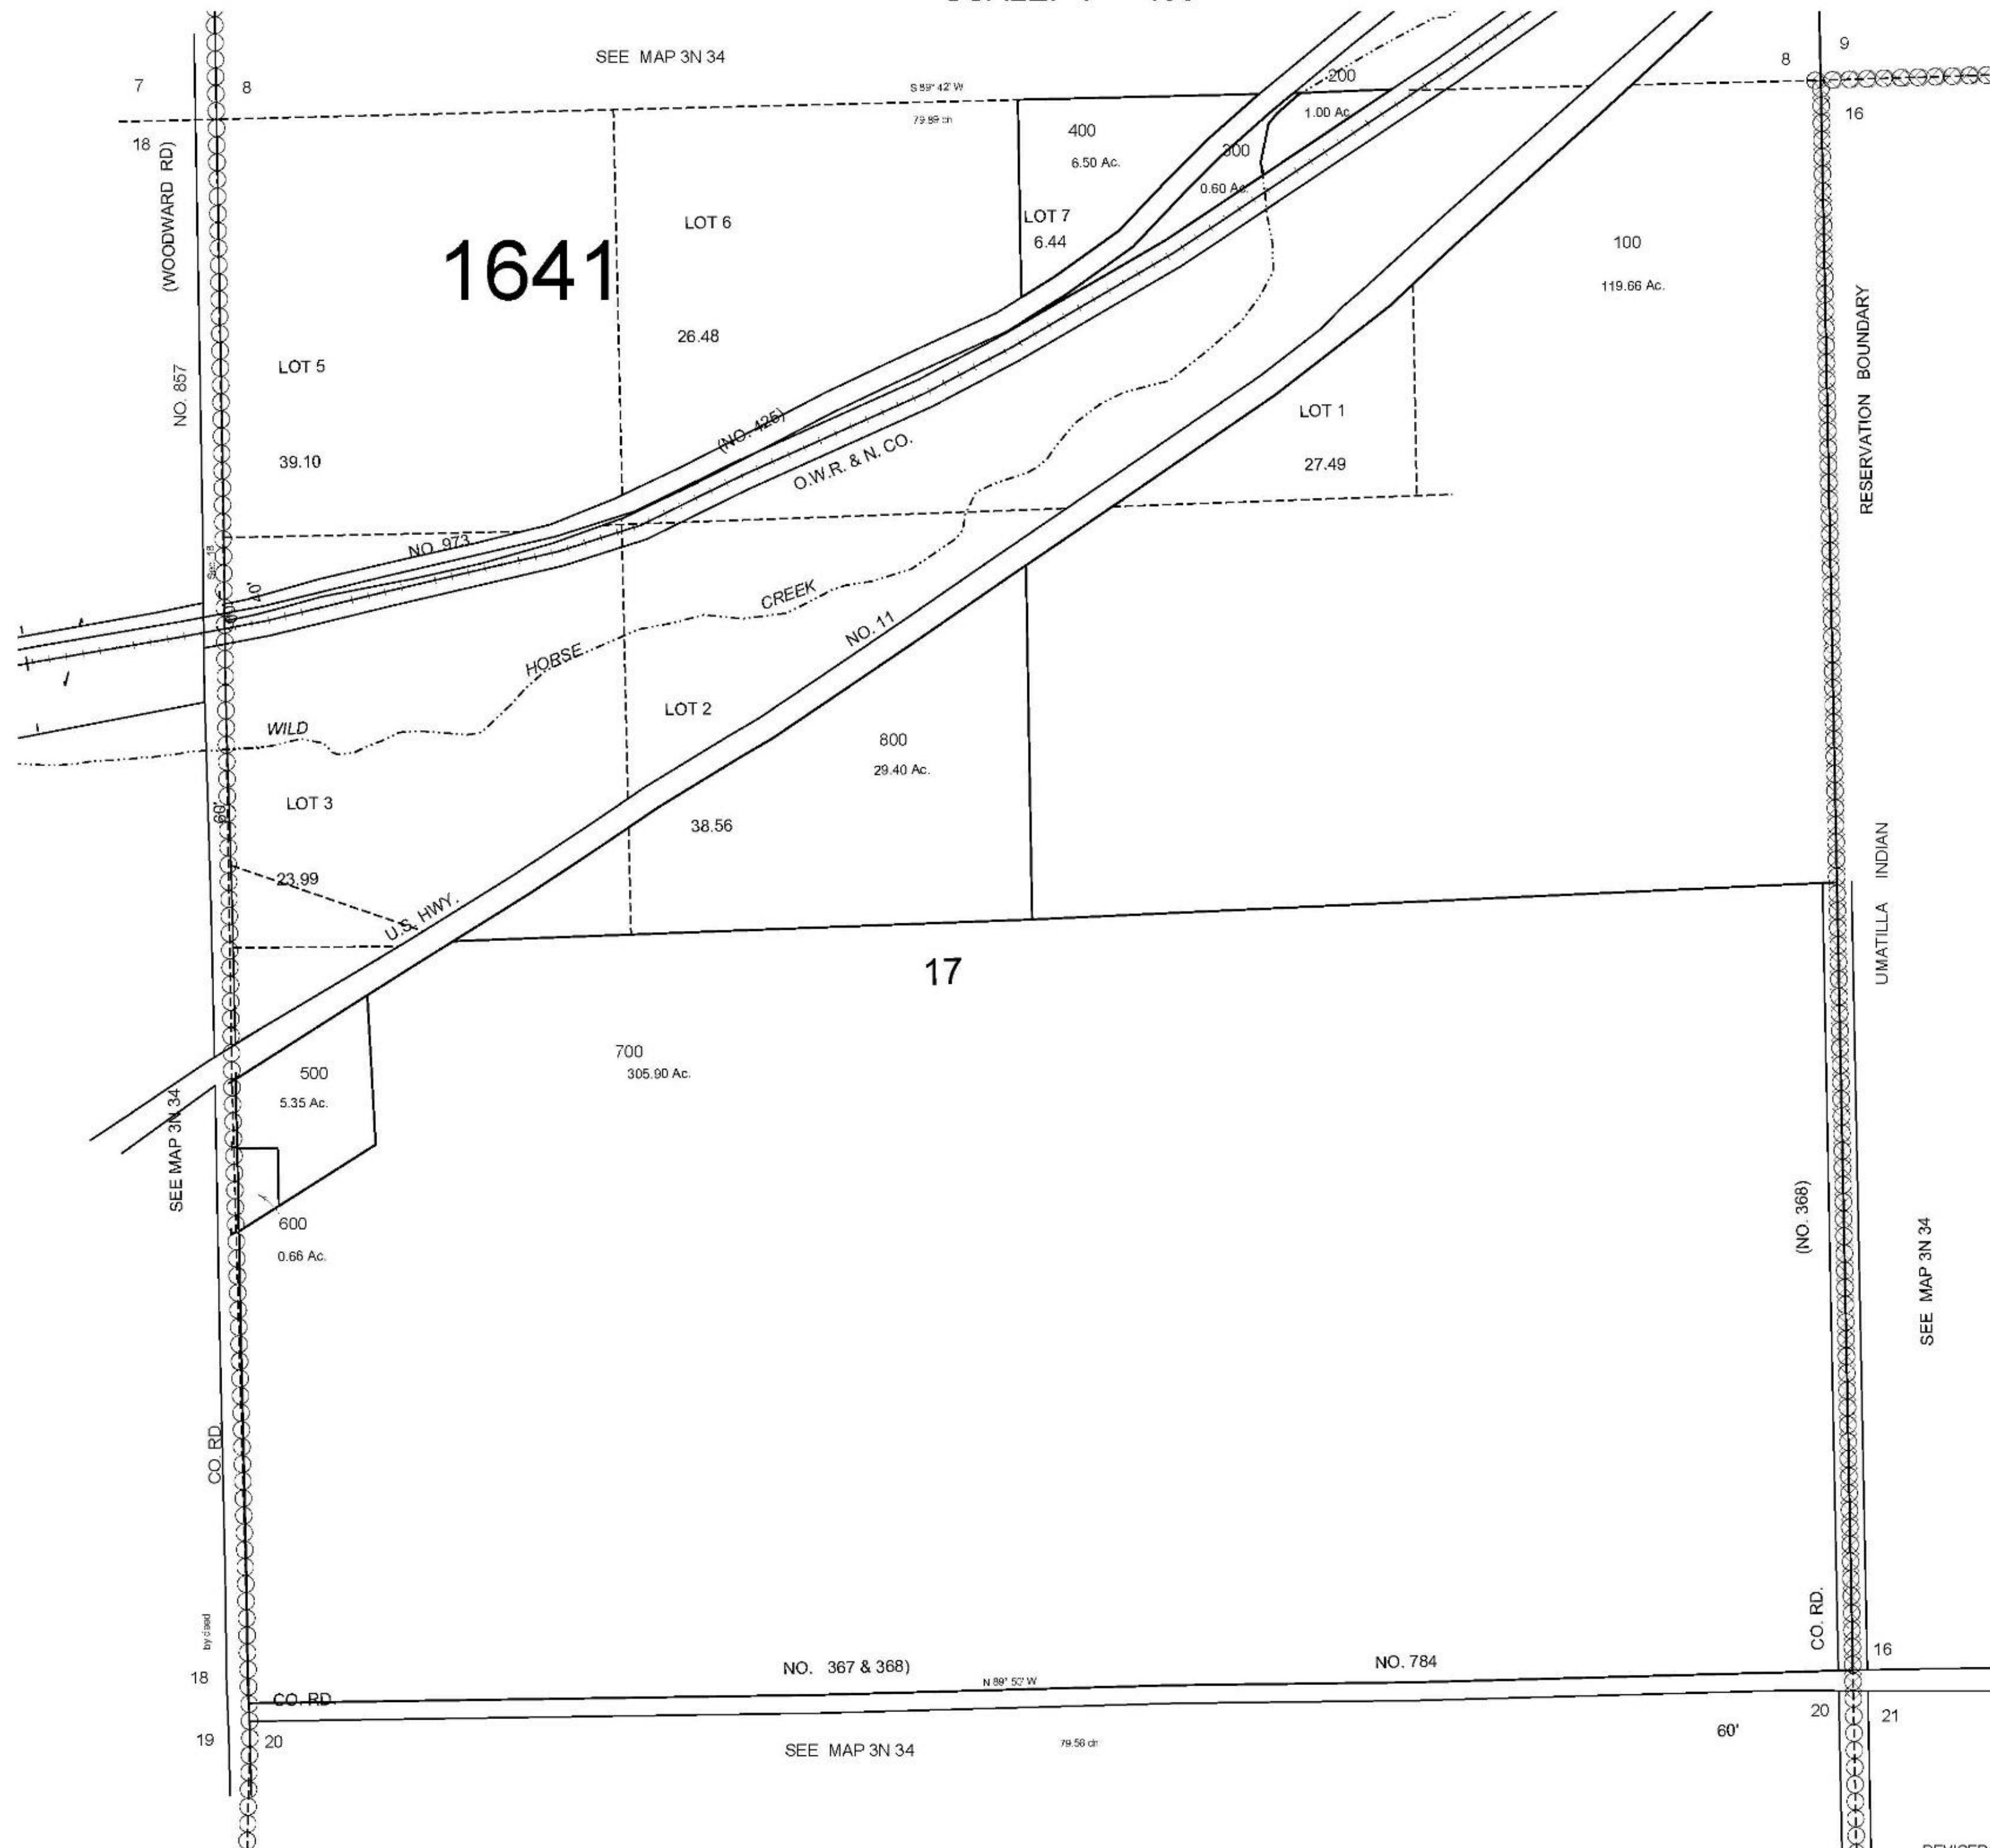

This map was prepared for Assessment & Taxation purposes only and was NOT prepared nor is it suitable for legal, engineering or surveying purposes.

SEC 17 T3N R34E WM UMATILLA COUNTY, OR

3N3417

SCALE: 1" = 400'