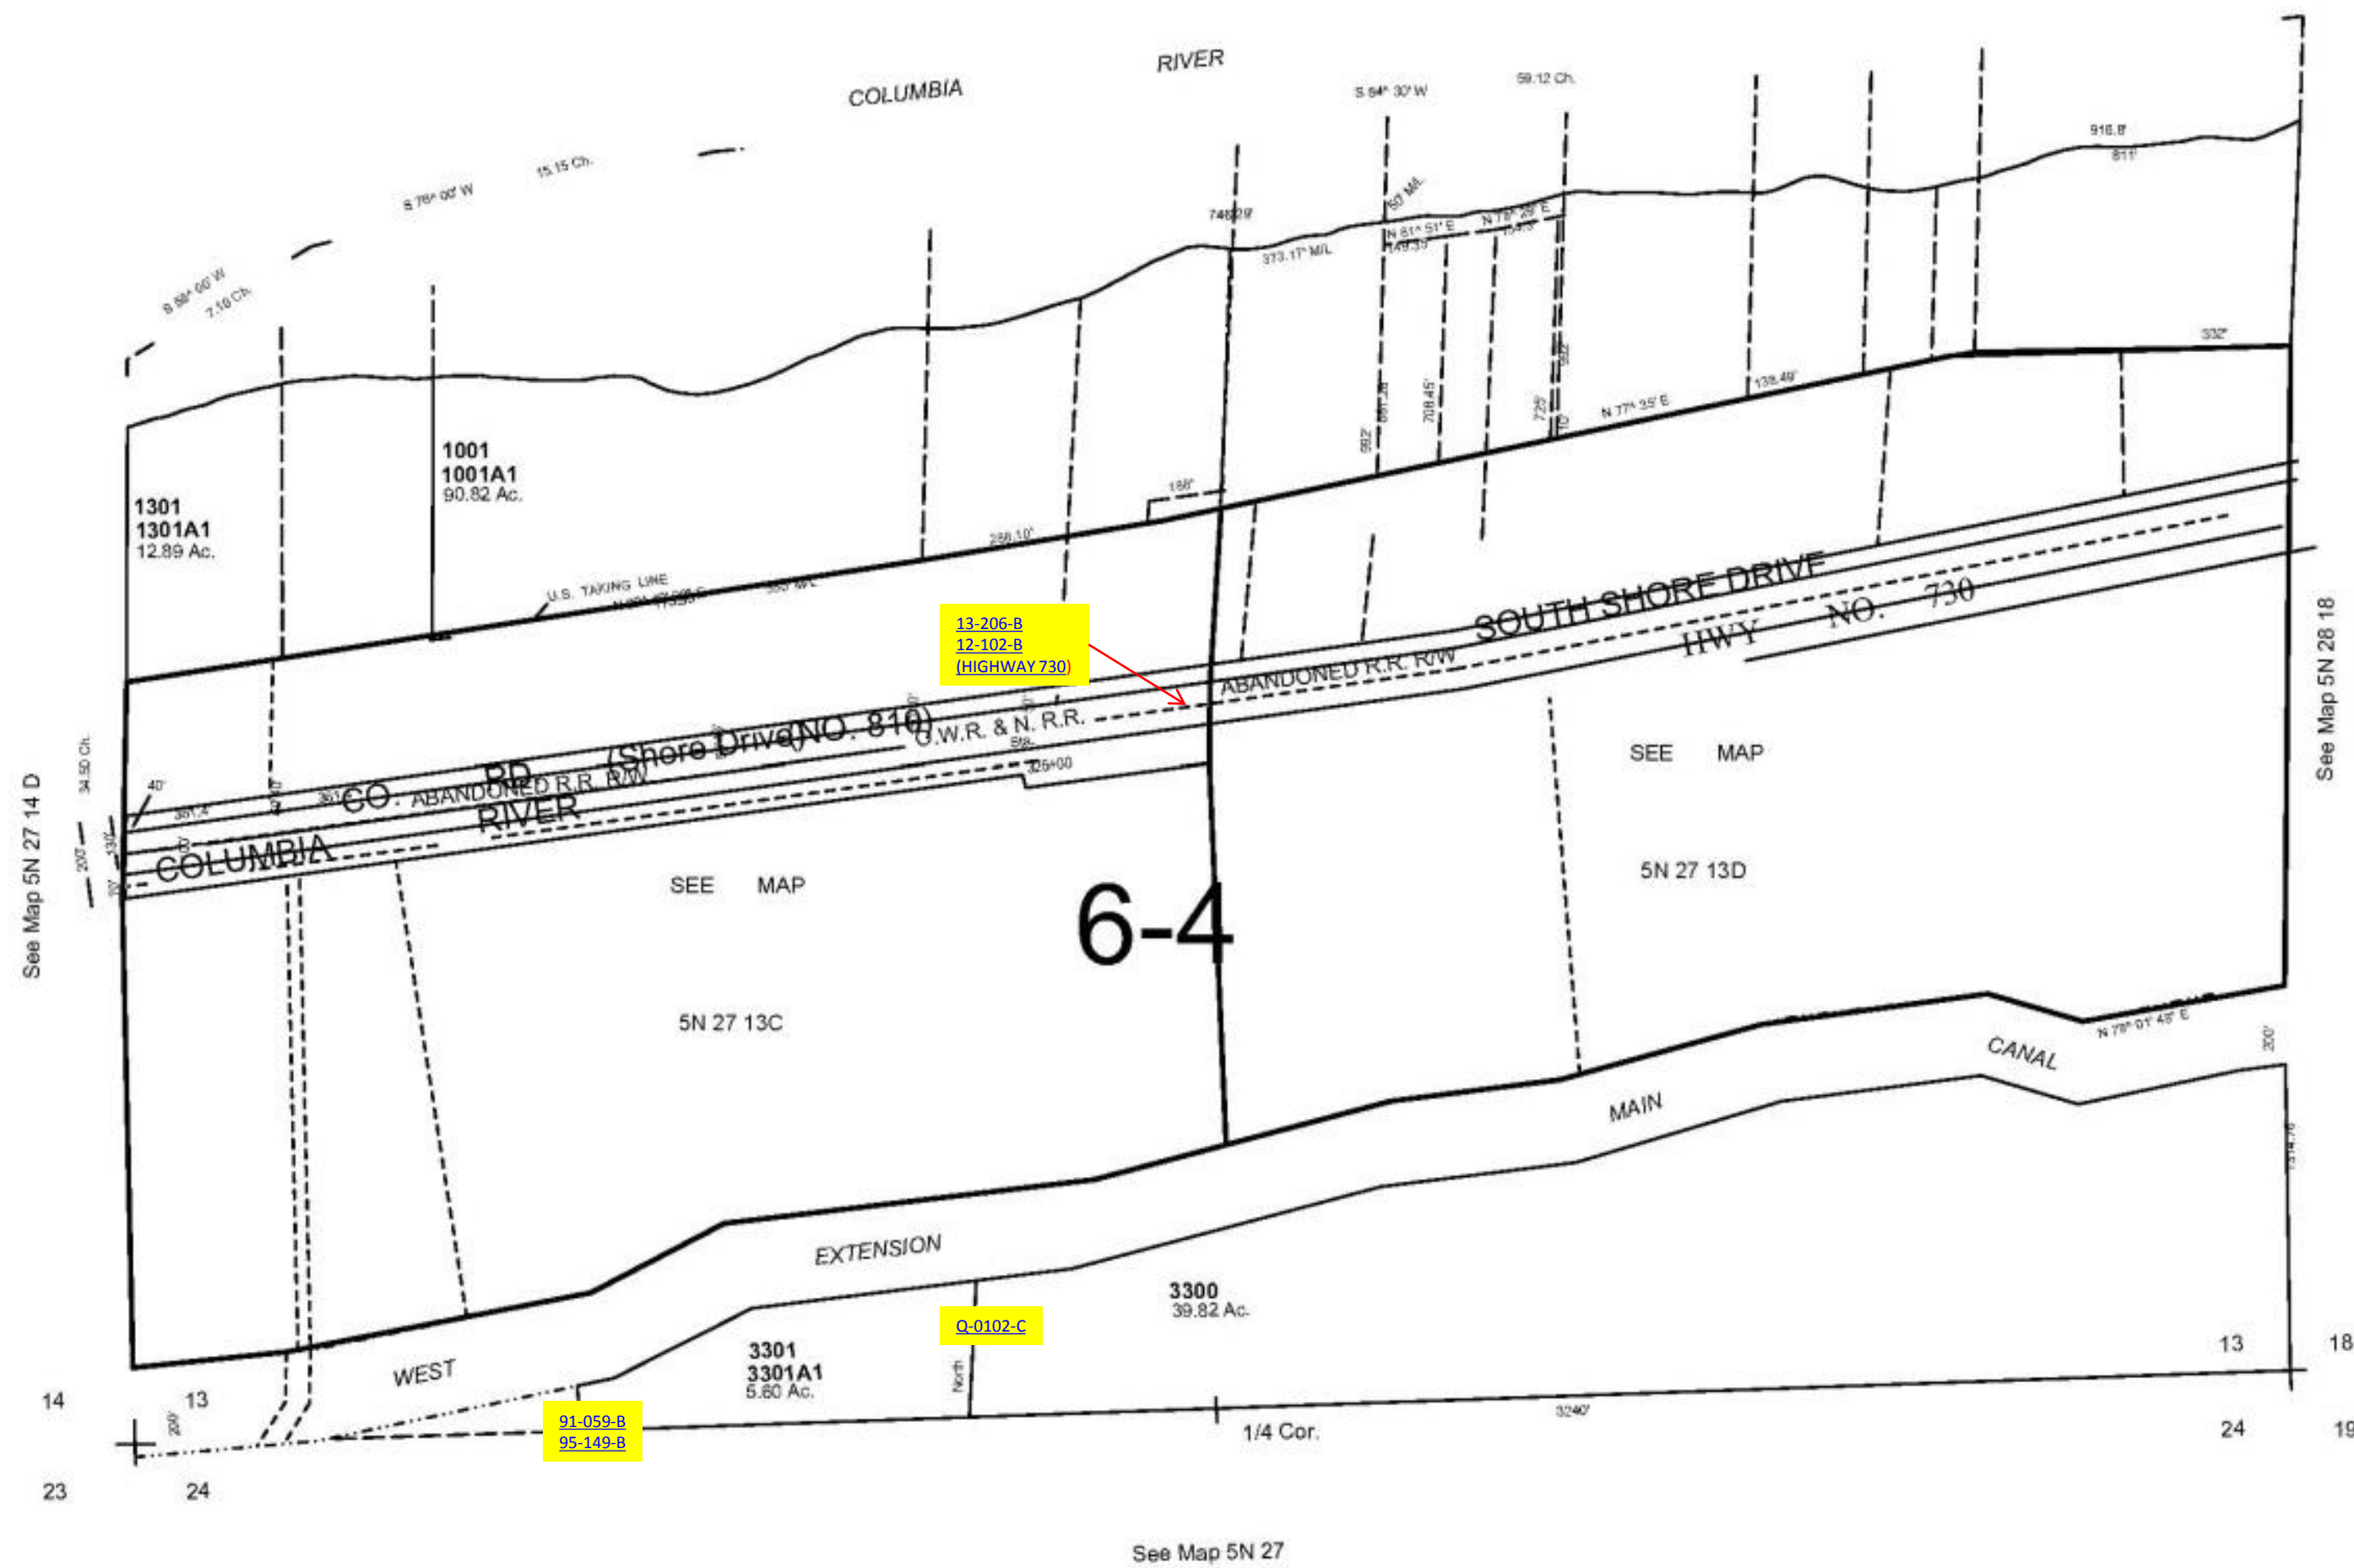

This map was prepared for  
Assessment purposes only.

SEC 13 T 5N R 27E WM  
UMATILLA COUNTY, OR

SCALE: 1" = 400'

8/18/03

5N2713

Aerial Photo No. 1P-54

CANCELLED  
3302

See Map 5N 27

5N2713