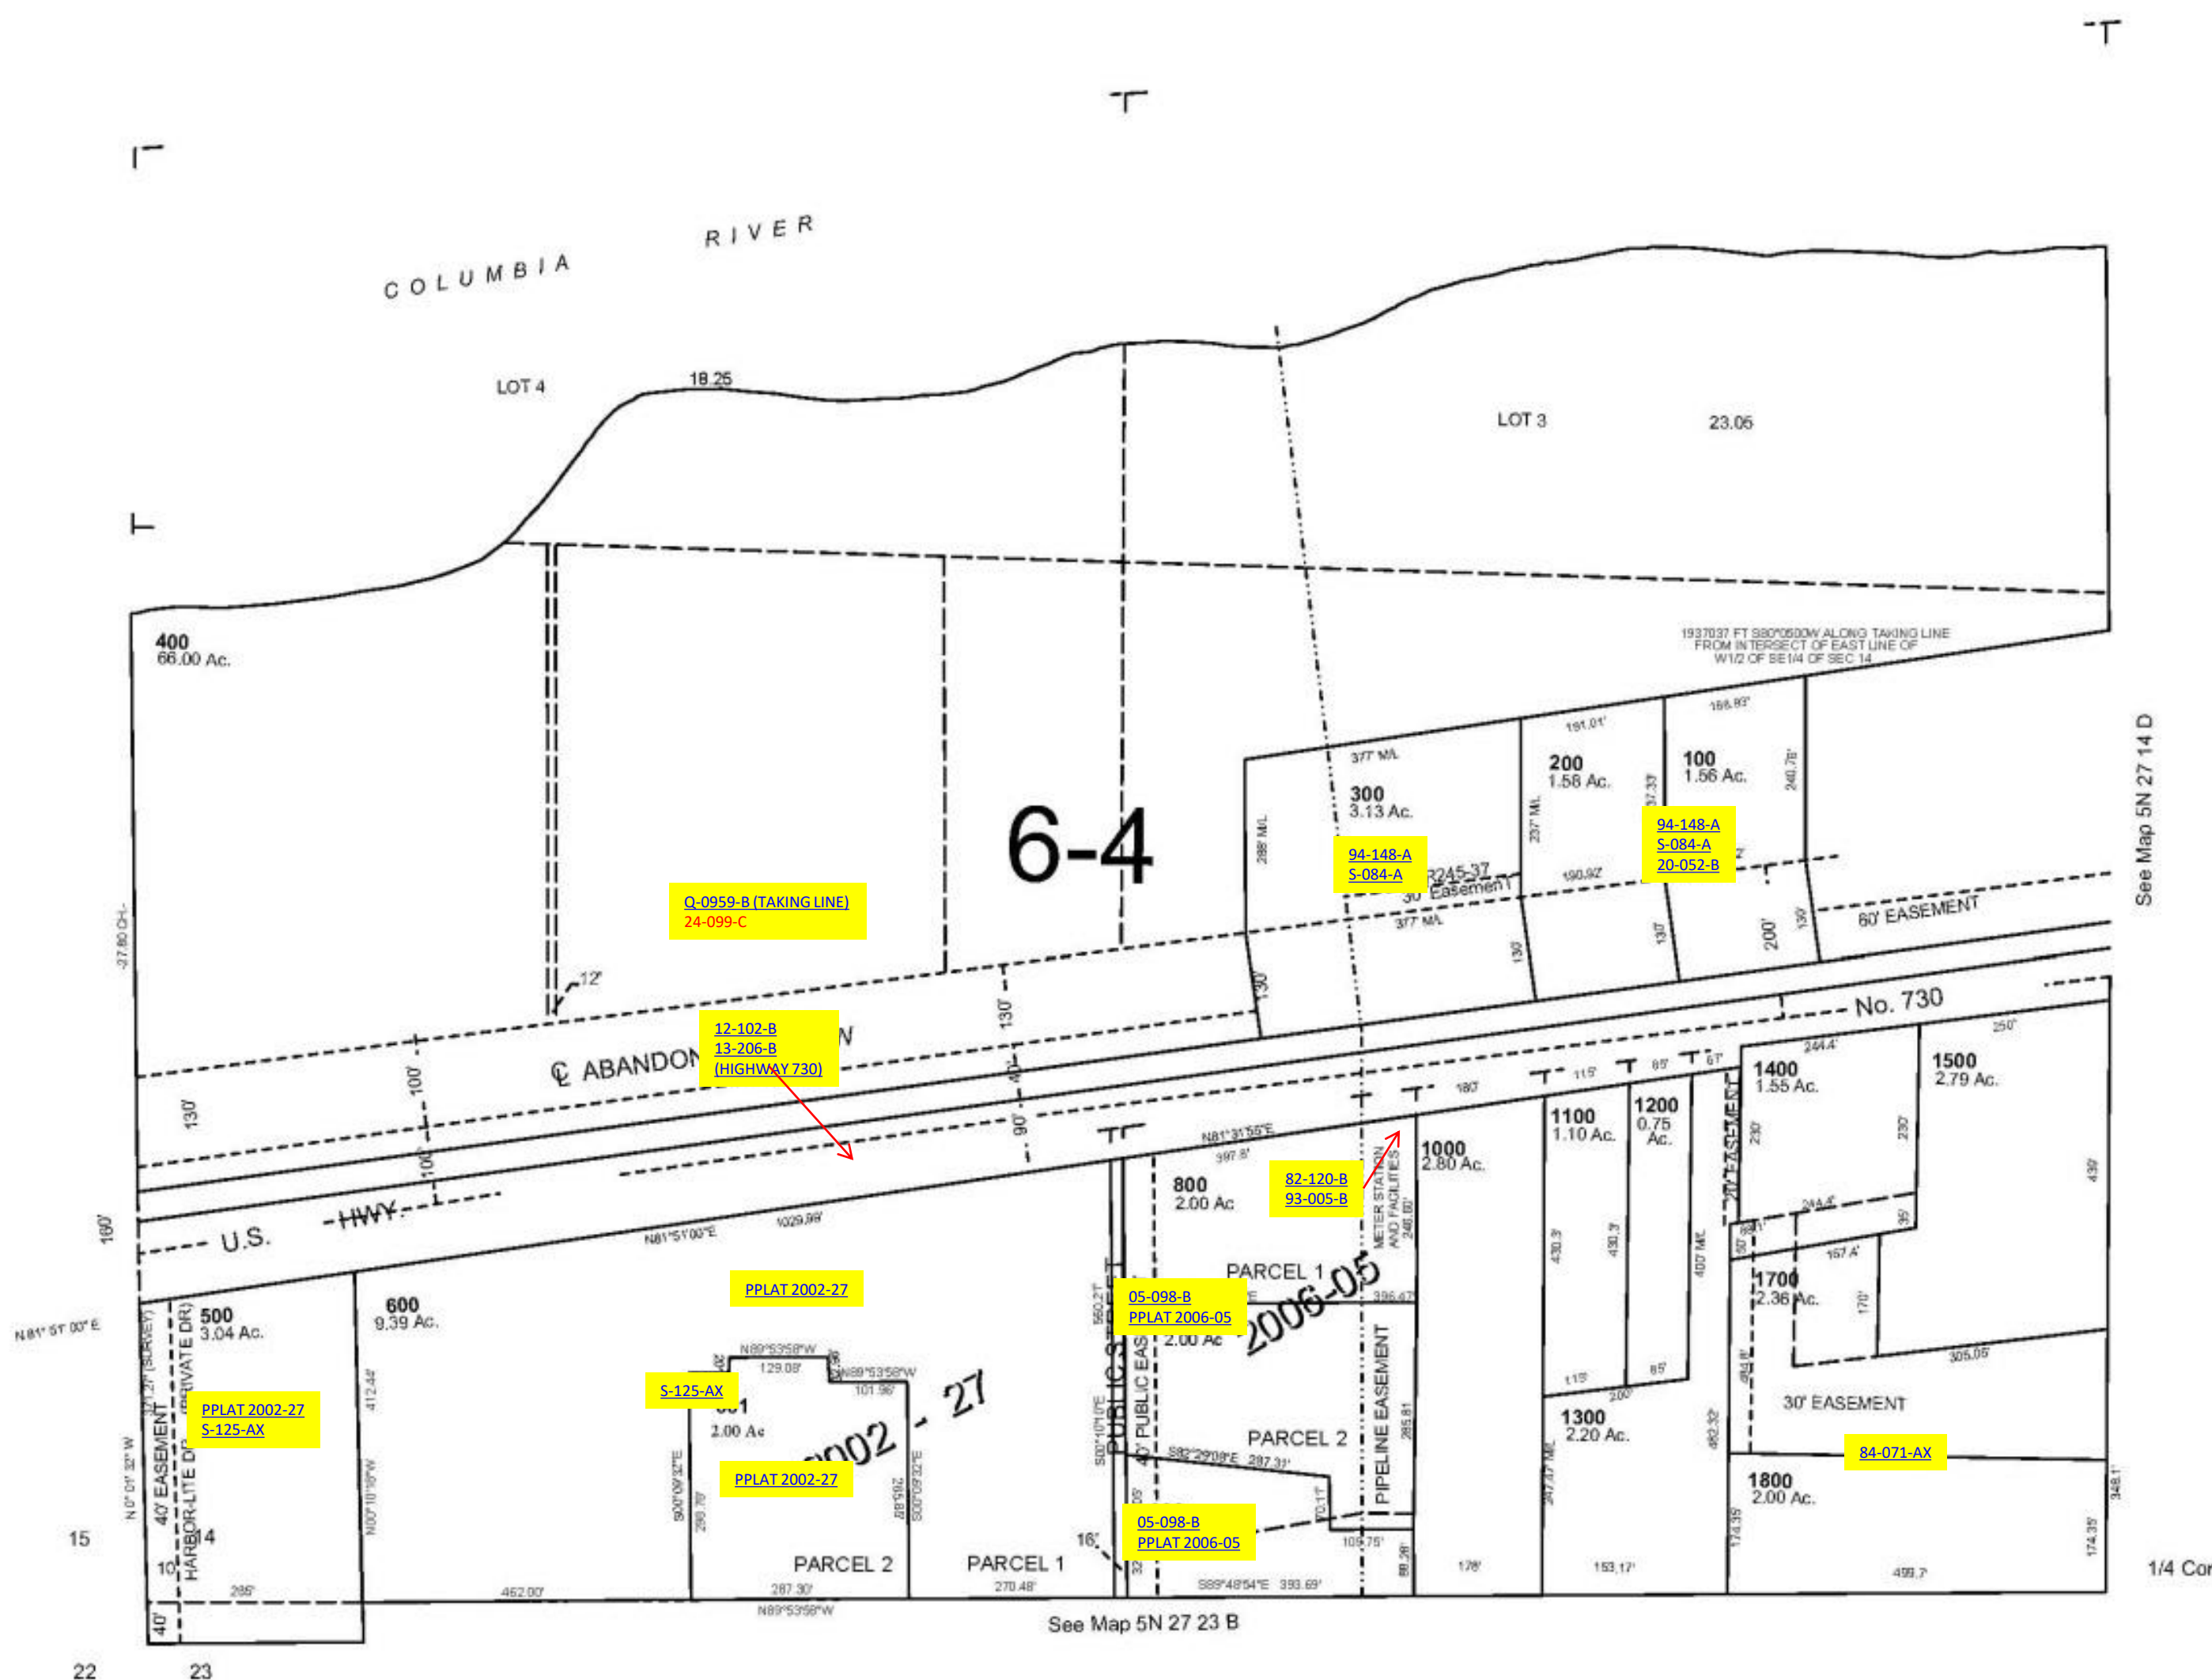

This map was prepared for Assessment & Taxation purposes only and was NOT prepared nor is it suitable for legal, engineering or surveying purposes.

SW1/4 SEC 14 T5N R27E WM
UMATILLA COUNTY, OR

5N2714C

SCALE: 1" = 200

Cancelled No
700
1600

Revised: 12/17/12

5N2714C