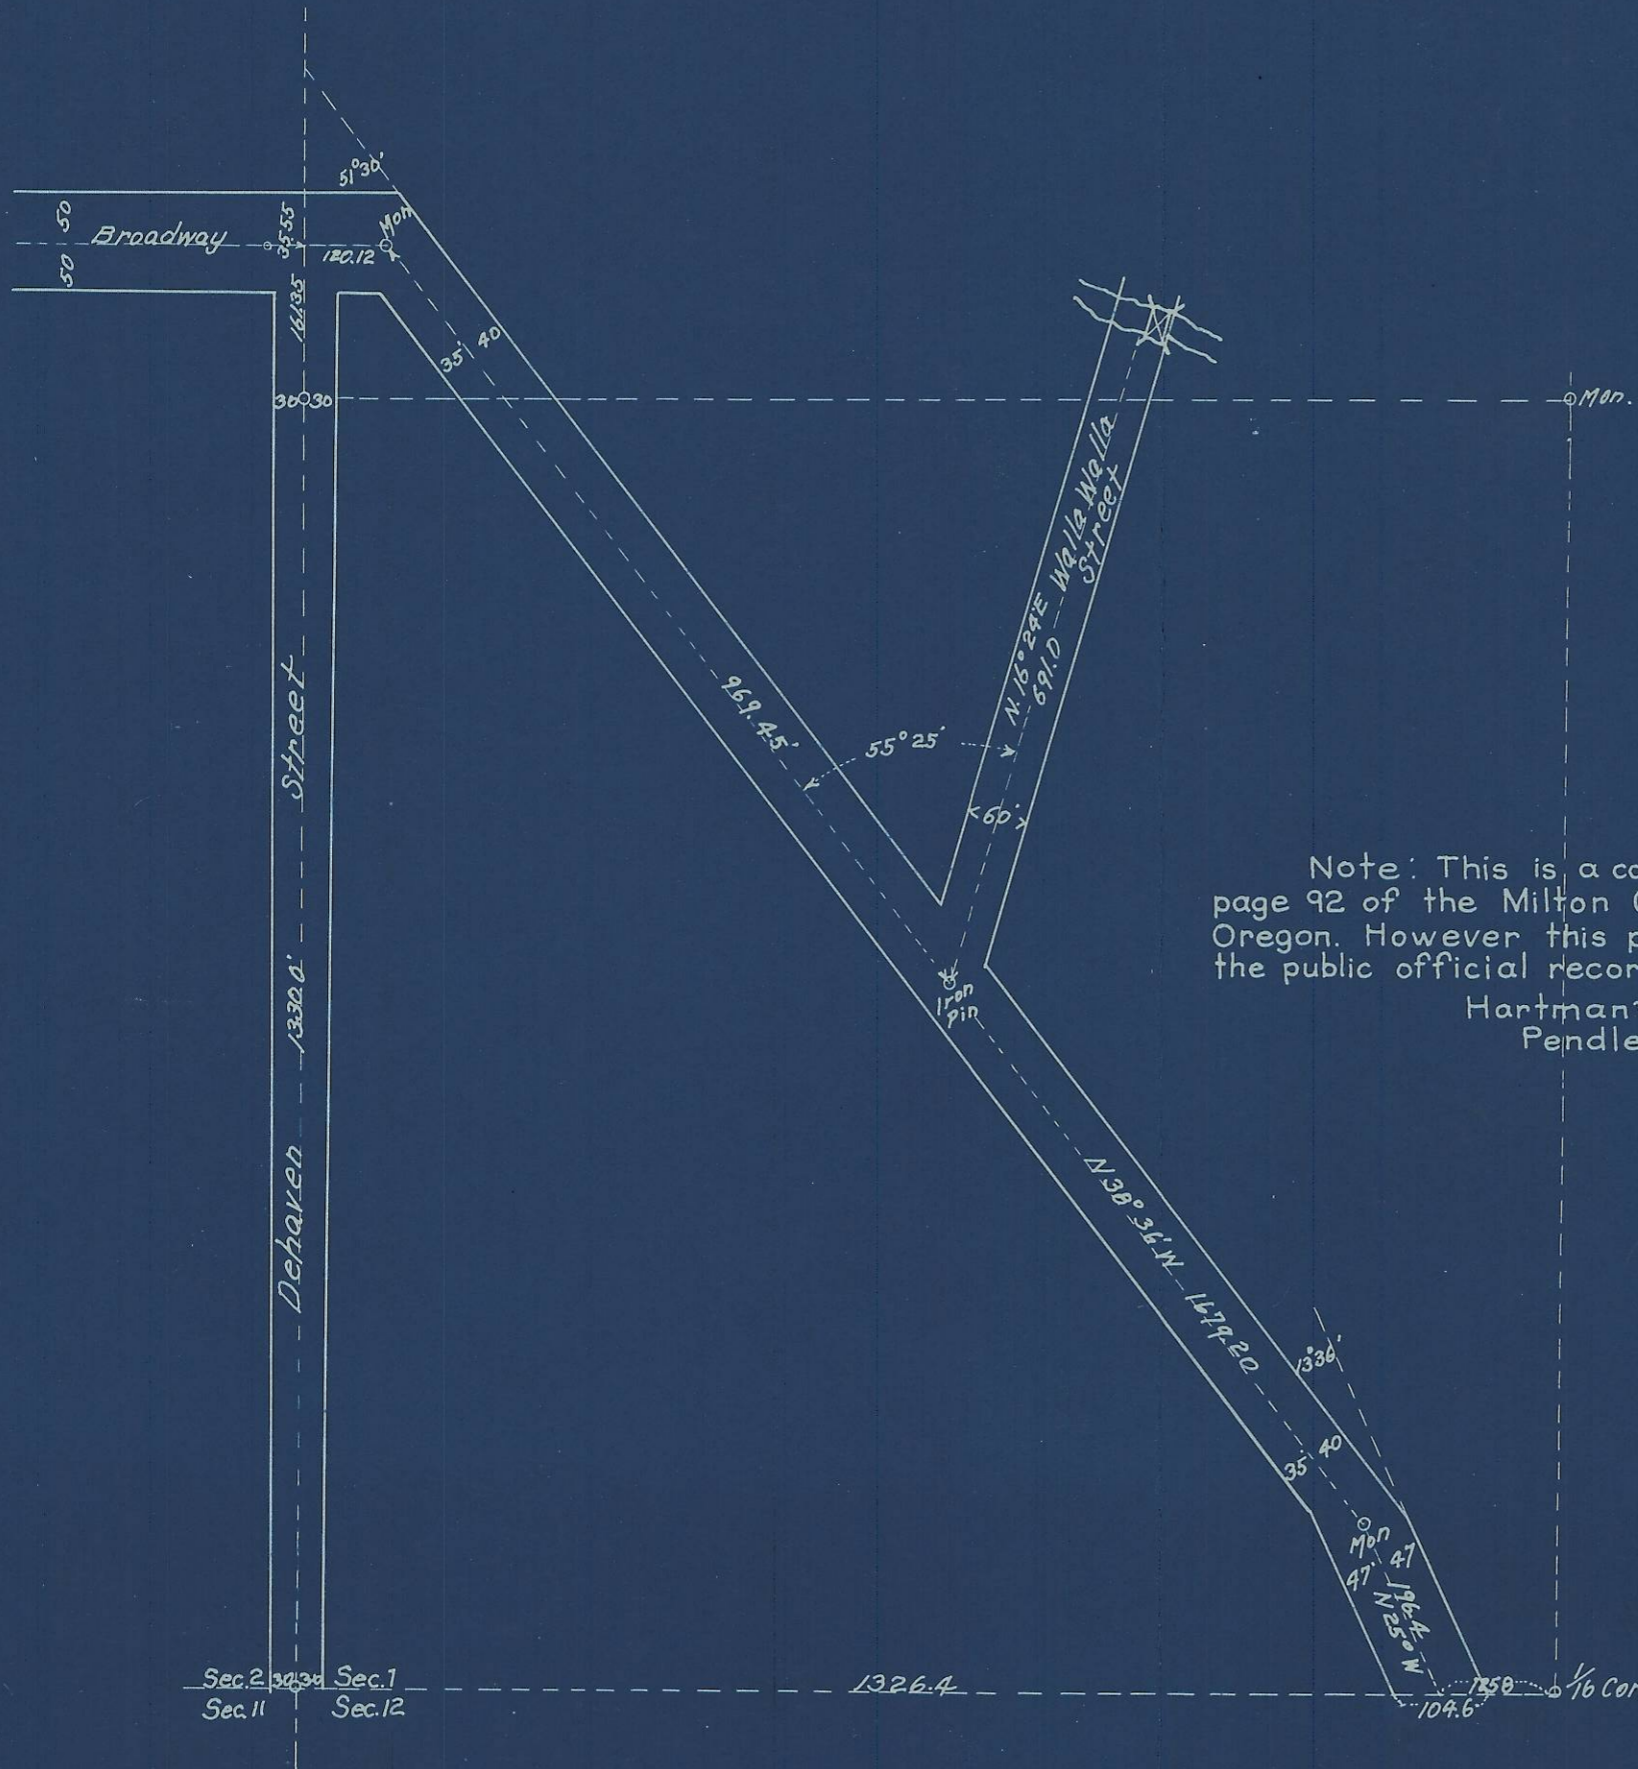

PLAT SHOWING  
 location of  
 Walla Walla Street  
 Milton Oregon

Mar. 21, 1911.

Willard Bradley

Scale 1" = 200'

Note: This is a copy of the plat found at page 92 of the Milton City Plat Book at Milton Oregon. However this plat does not appear on the public official records of Umatilla County Oregon.  
 Hartman Abstract Company  
 Pendleton Oregon.

11-158-A  
 (5N 35 01 CC)

5N351CB