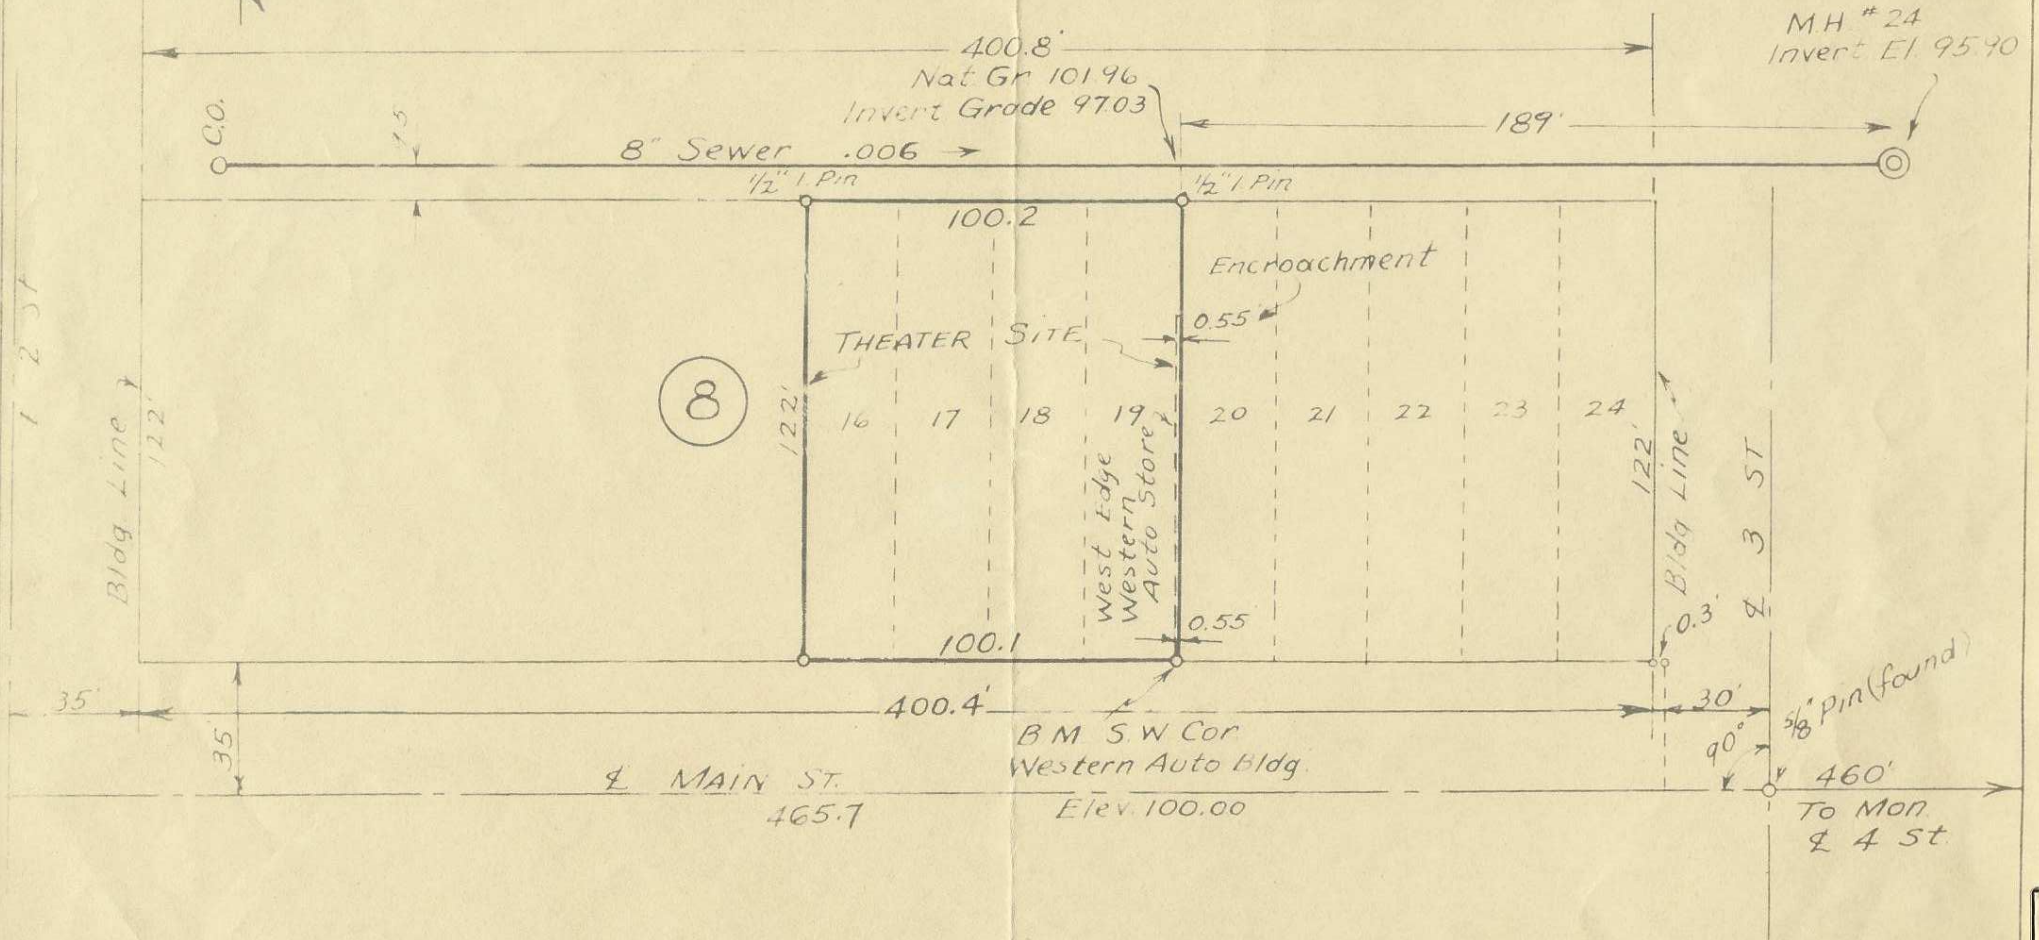

Q-647-Ax

L A MOORE THEATER SITE  
In Block 8, Hermiston, Ore

Scale 1" = 50'

SEW

Verl R. H. Haley  
6.14.49

11

7/2 no repr available