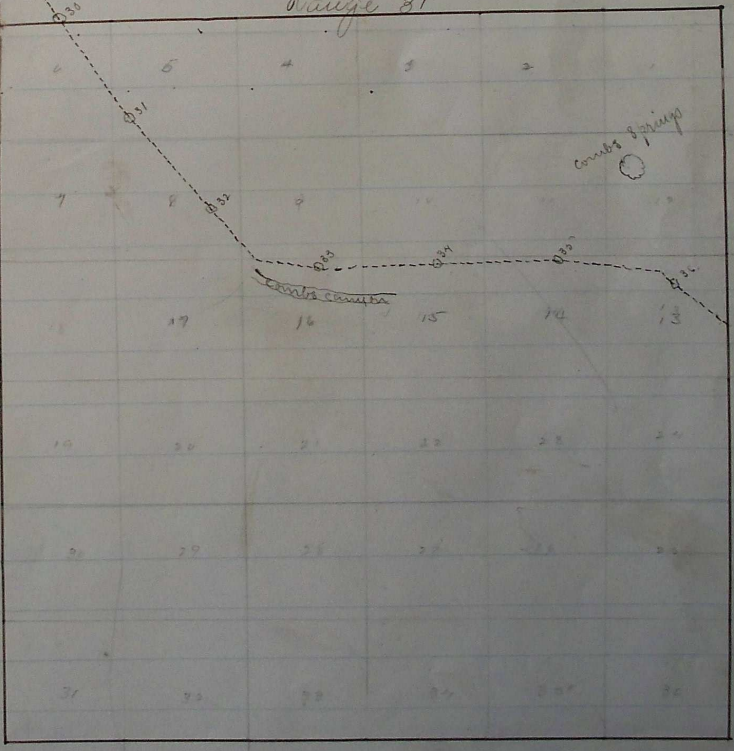

Plat of Road from Unalaska City  
Blue Mt. via McKee Creek

Continued

Rd #1

Range 30

S/P  
A.

Range 31

Crests Springs

Crests corner

Base line

Township  
3 N

Township  
1 N

Continued p. 12