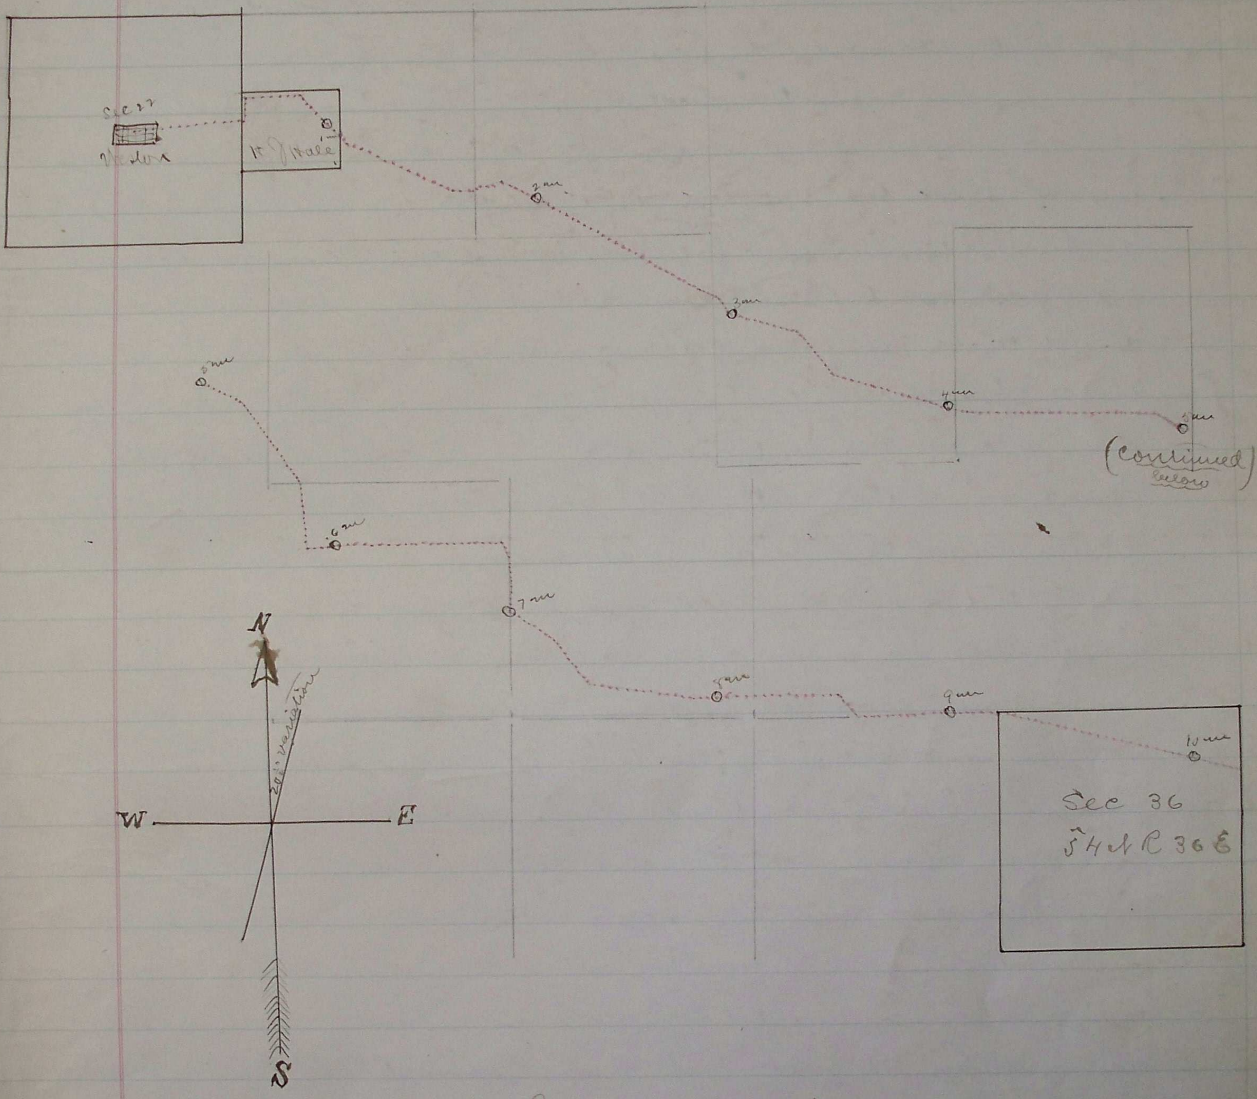

Plot of Road from Weston

Rd #37

to  
Blue Mts.

I certify that the above is a correct plot  
 of the road from Weston to Blue Mountains  
 as surveyed by October 22<sup>nd</sup> A.D. 1872 as per  
 order of the County Court of Washtenaw County  
 Oregon at October Term 1872 accompanying  
 this are the field notes of the same

E. N. J. Scale  
 Chairman  
 J. A. Hartman

J. N. Sharon  
 County Surveyor  
 Washtenaw Co. Ore

Road granted and located Jan. 7<sup>th</sup> 1873  
 See Co. Court Journal "B" page 258