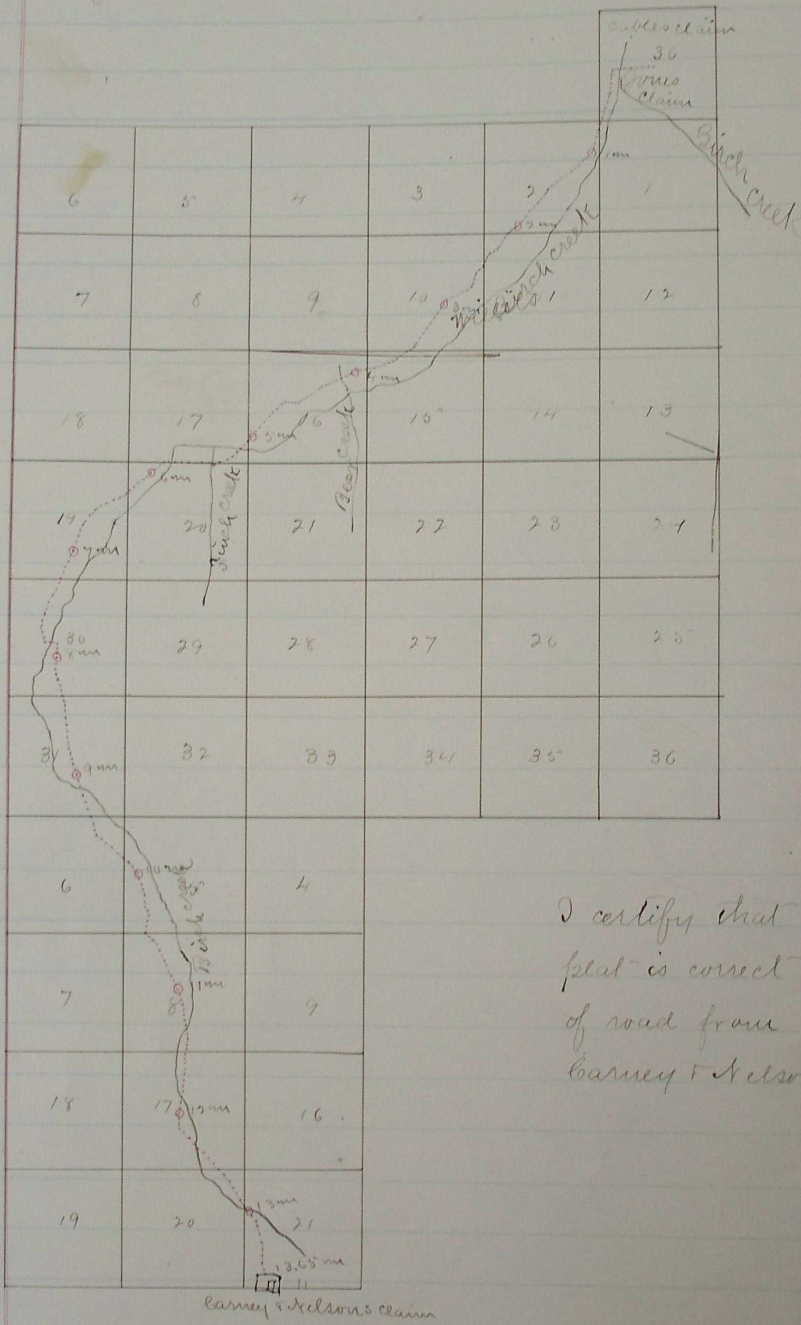

Plat of Road from Jones & Cabals

Rd #32

to

Carney & Nelsons Cabin Blue mts

I certify that the accompanying
 plat is correct as surveyed by me
 of road from Jones & Cabals to
 Carney & Nelsons Cabin Blue mts
 J. W. Sharon
 Co Survey

Road granted and located Sept. 3rd 1873
 See Co. Court Journal 3rd page 355