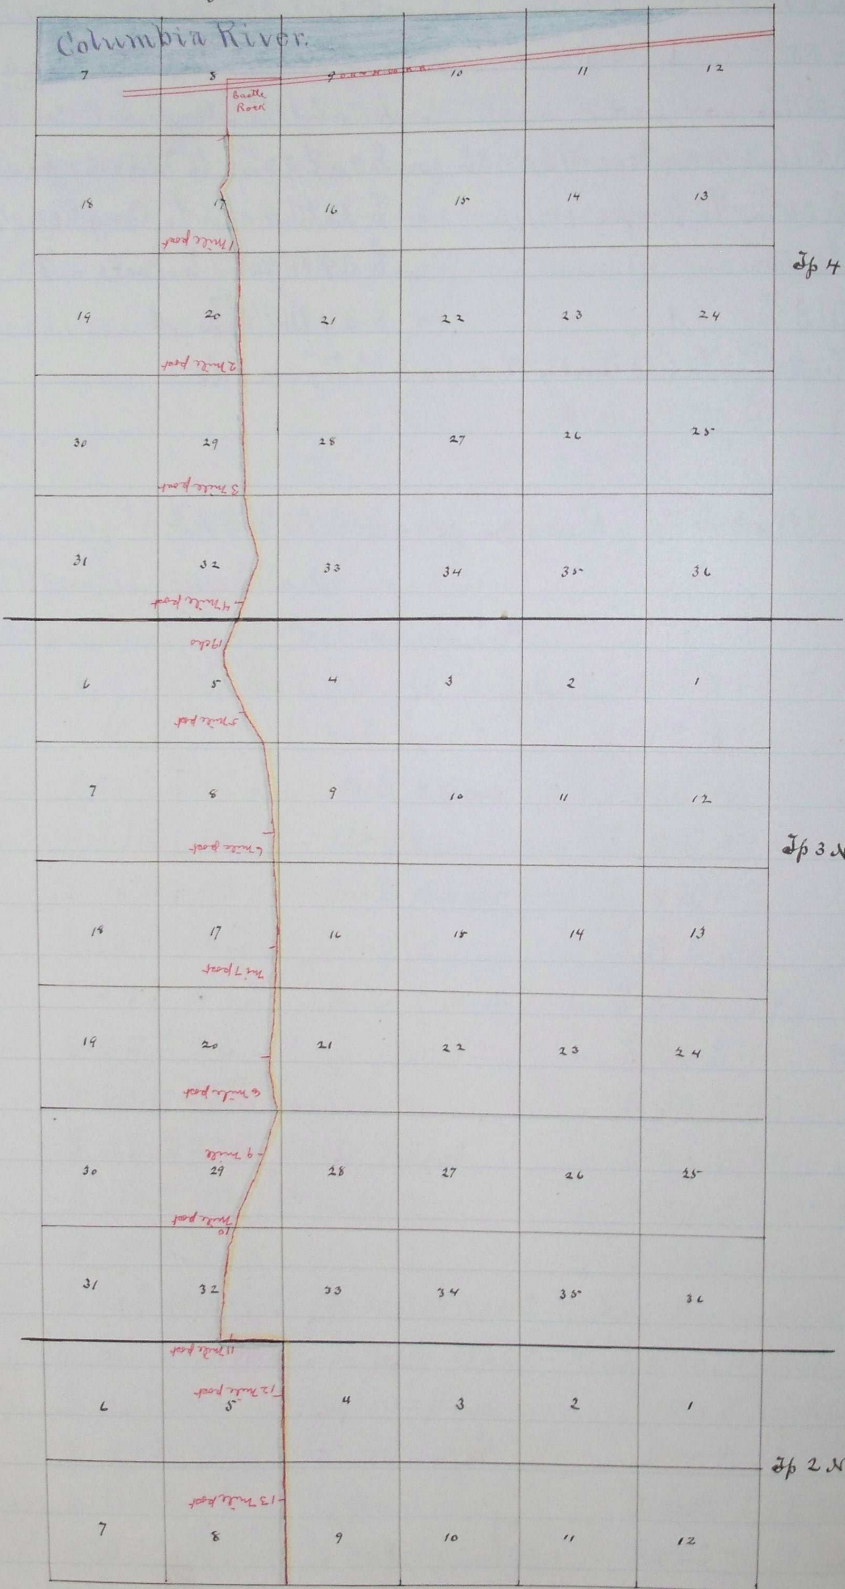

Plat of Road No 174 County Road from Castle Rock to Pettysville

Tp 4 N.

Tp 3 N.

Range 24 East

Tp 2 N.