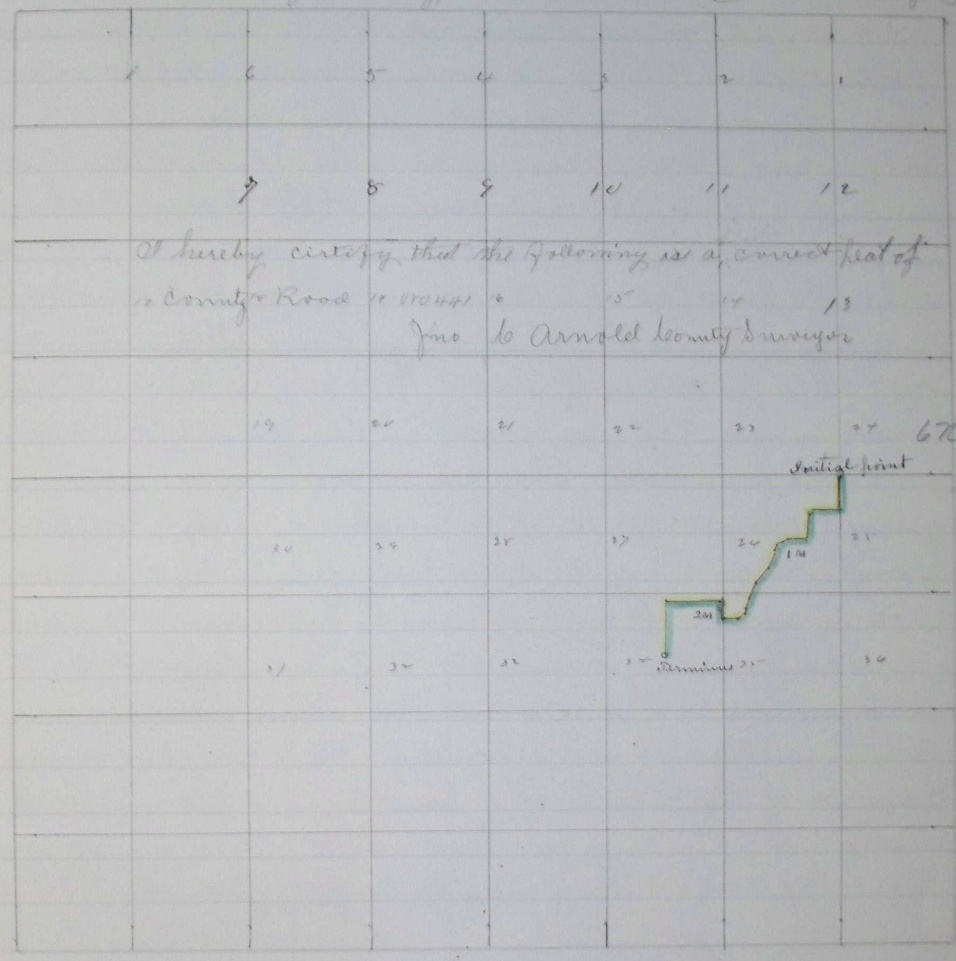

Plat of County Road No 441, Umatilla Co Oregon

I hereby certify that the following is a correct plat of
County Road No 441
file to Arnold County Surveyor

67-34

Initial point

Remains

Filed June 30-1894
W M Pierce ^{clerk}
By C M Pierce
deputy