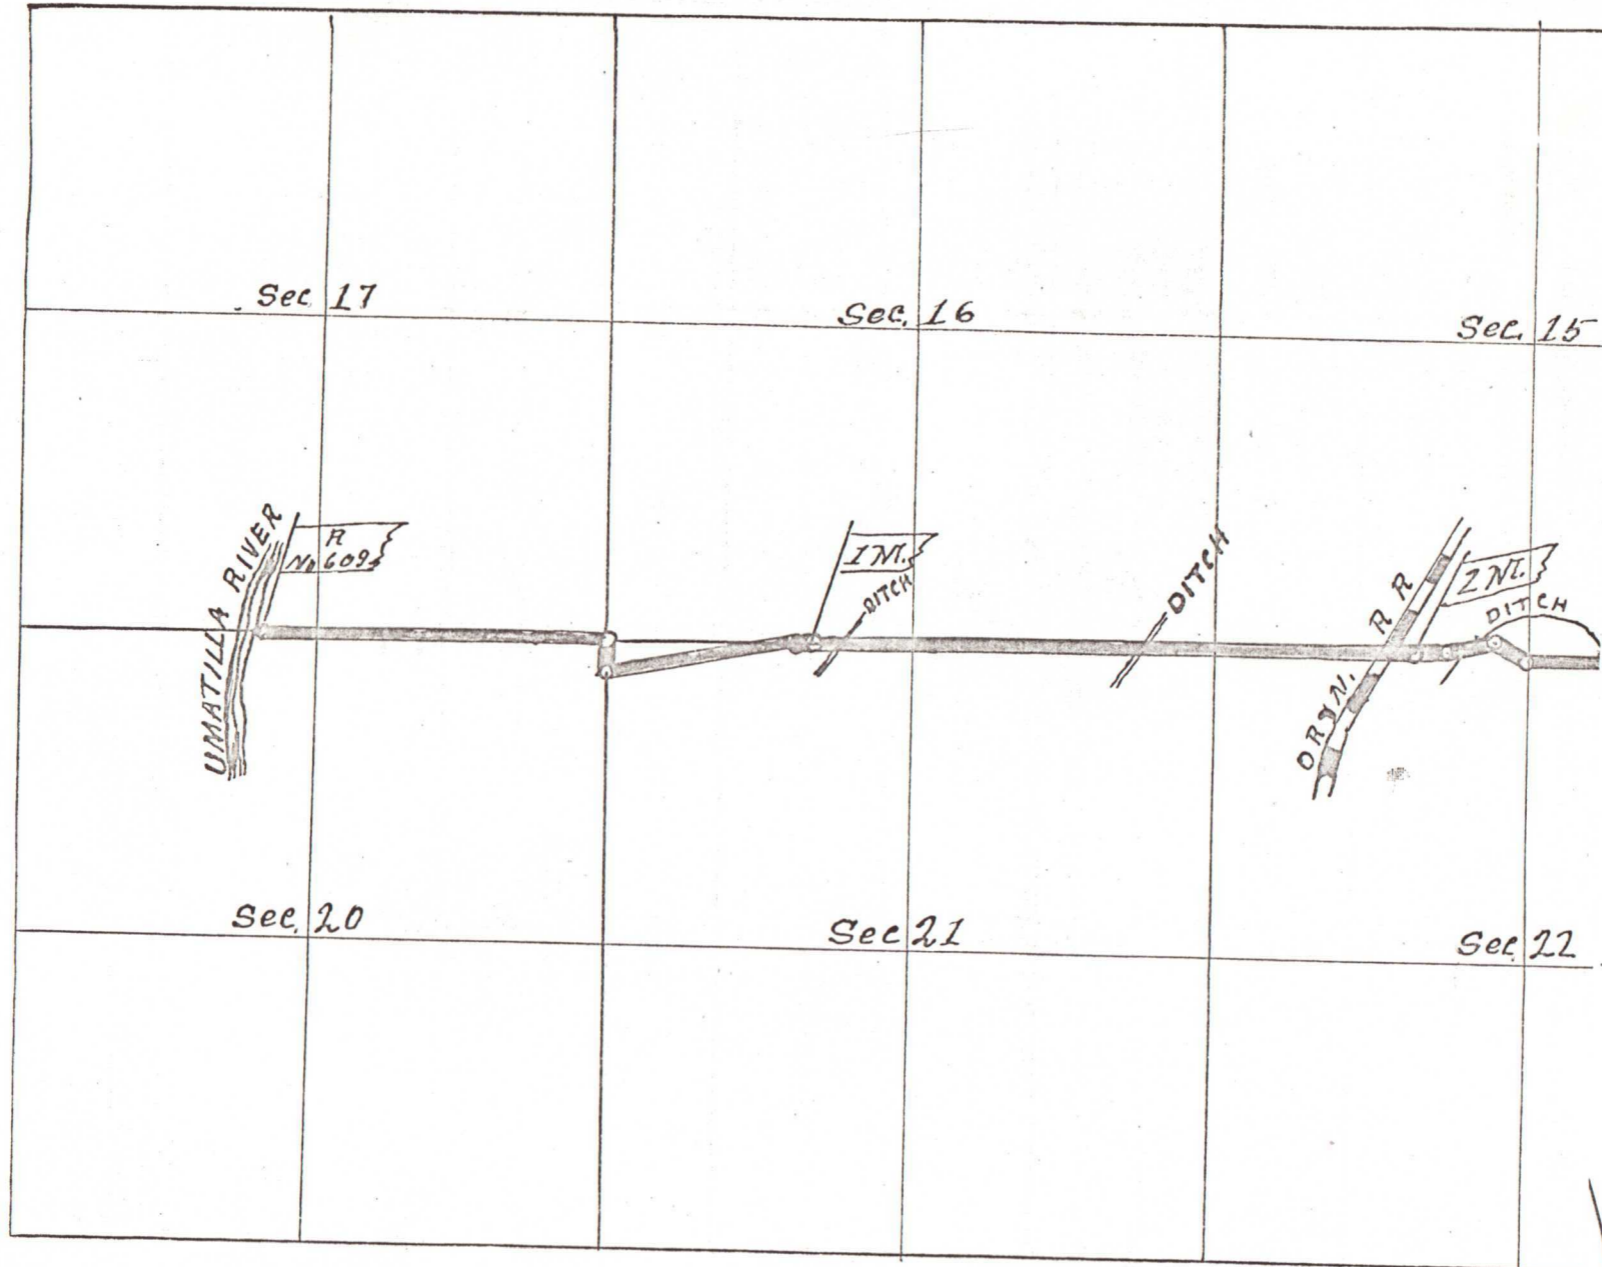

Plat of Road
in Township 4 North Range

609

No. 609

28 East Will, Mer,

True Meridian
Var. 21° E

Scale 25chs 1"

609