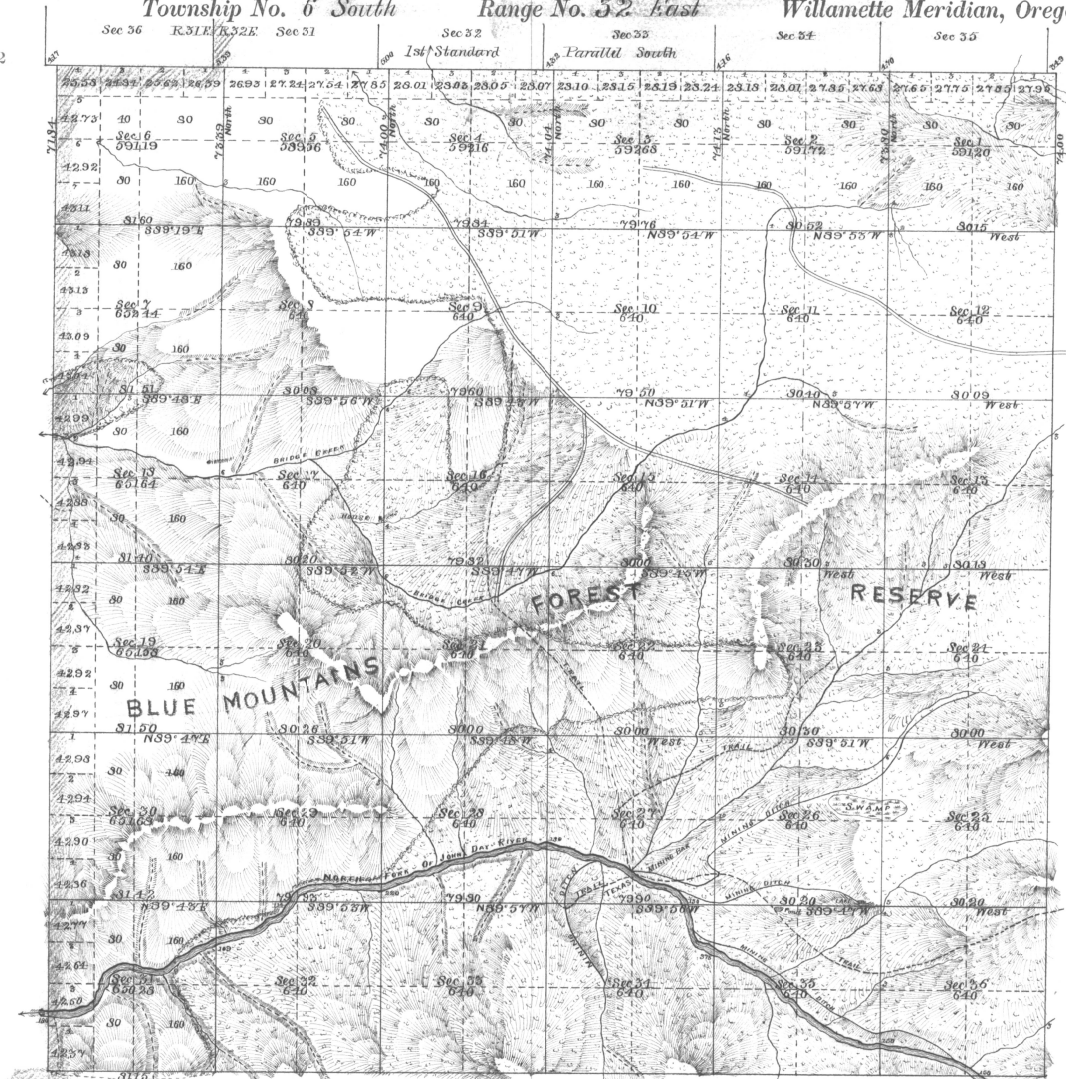

Township No. 6 South

Range No. 32 East

Willamette Meridian, Oregon.

Total number of Acres 22,806.15

SURVEYS DESIGNATED.	BY WHOM SURVEYED.	NO.	DATE OF CONTRACT.	AMOUNT OF SURVEYS.			WHEN SURVEYED.	MEAN DECLINATION.
				Miles.	Chas.	Links.		
Township Lines	E. F. Campbell	AGS	April 12, 1885					
Subdivisions	do. do. do.	do	do do do	59	57	71	June 5 to 16 1885	19° 00' E
Connections	do. do. do.	do	do do do		25	57		

The above map of the *Silvianus*..... of Township No. 6 South..... of Range No. 32 East..... of the Willamette Meridian, Oregon, is strictly conformable to the Field Notes of the survey thereof on file in this office, which have been examined and approved.

U. S. Surveyor-General's Office,

Portland, Oregon,

January 7, 1885. James C. Coleman  
Surveyor-General of Oregon.