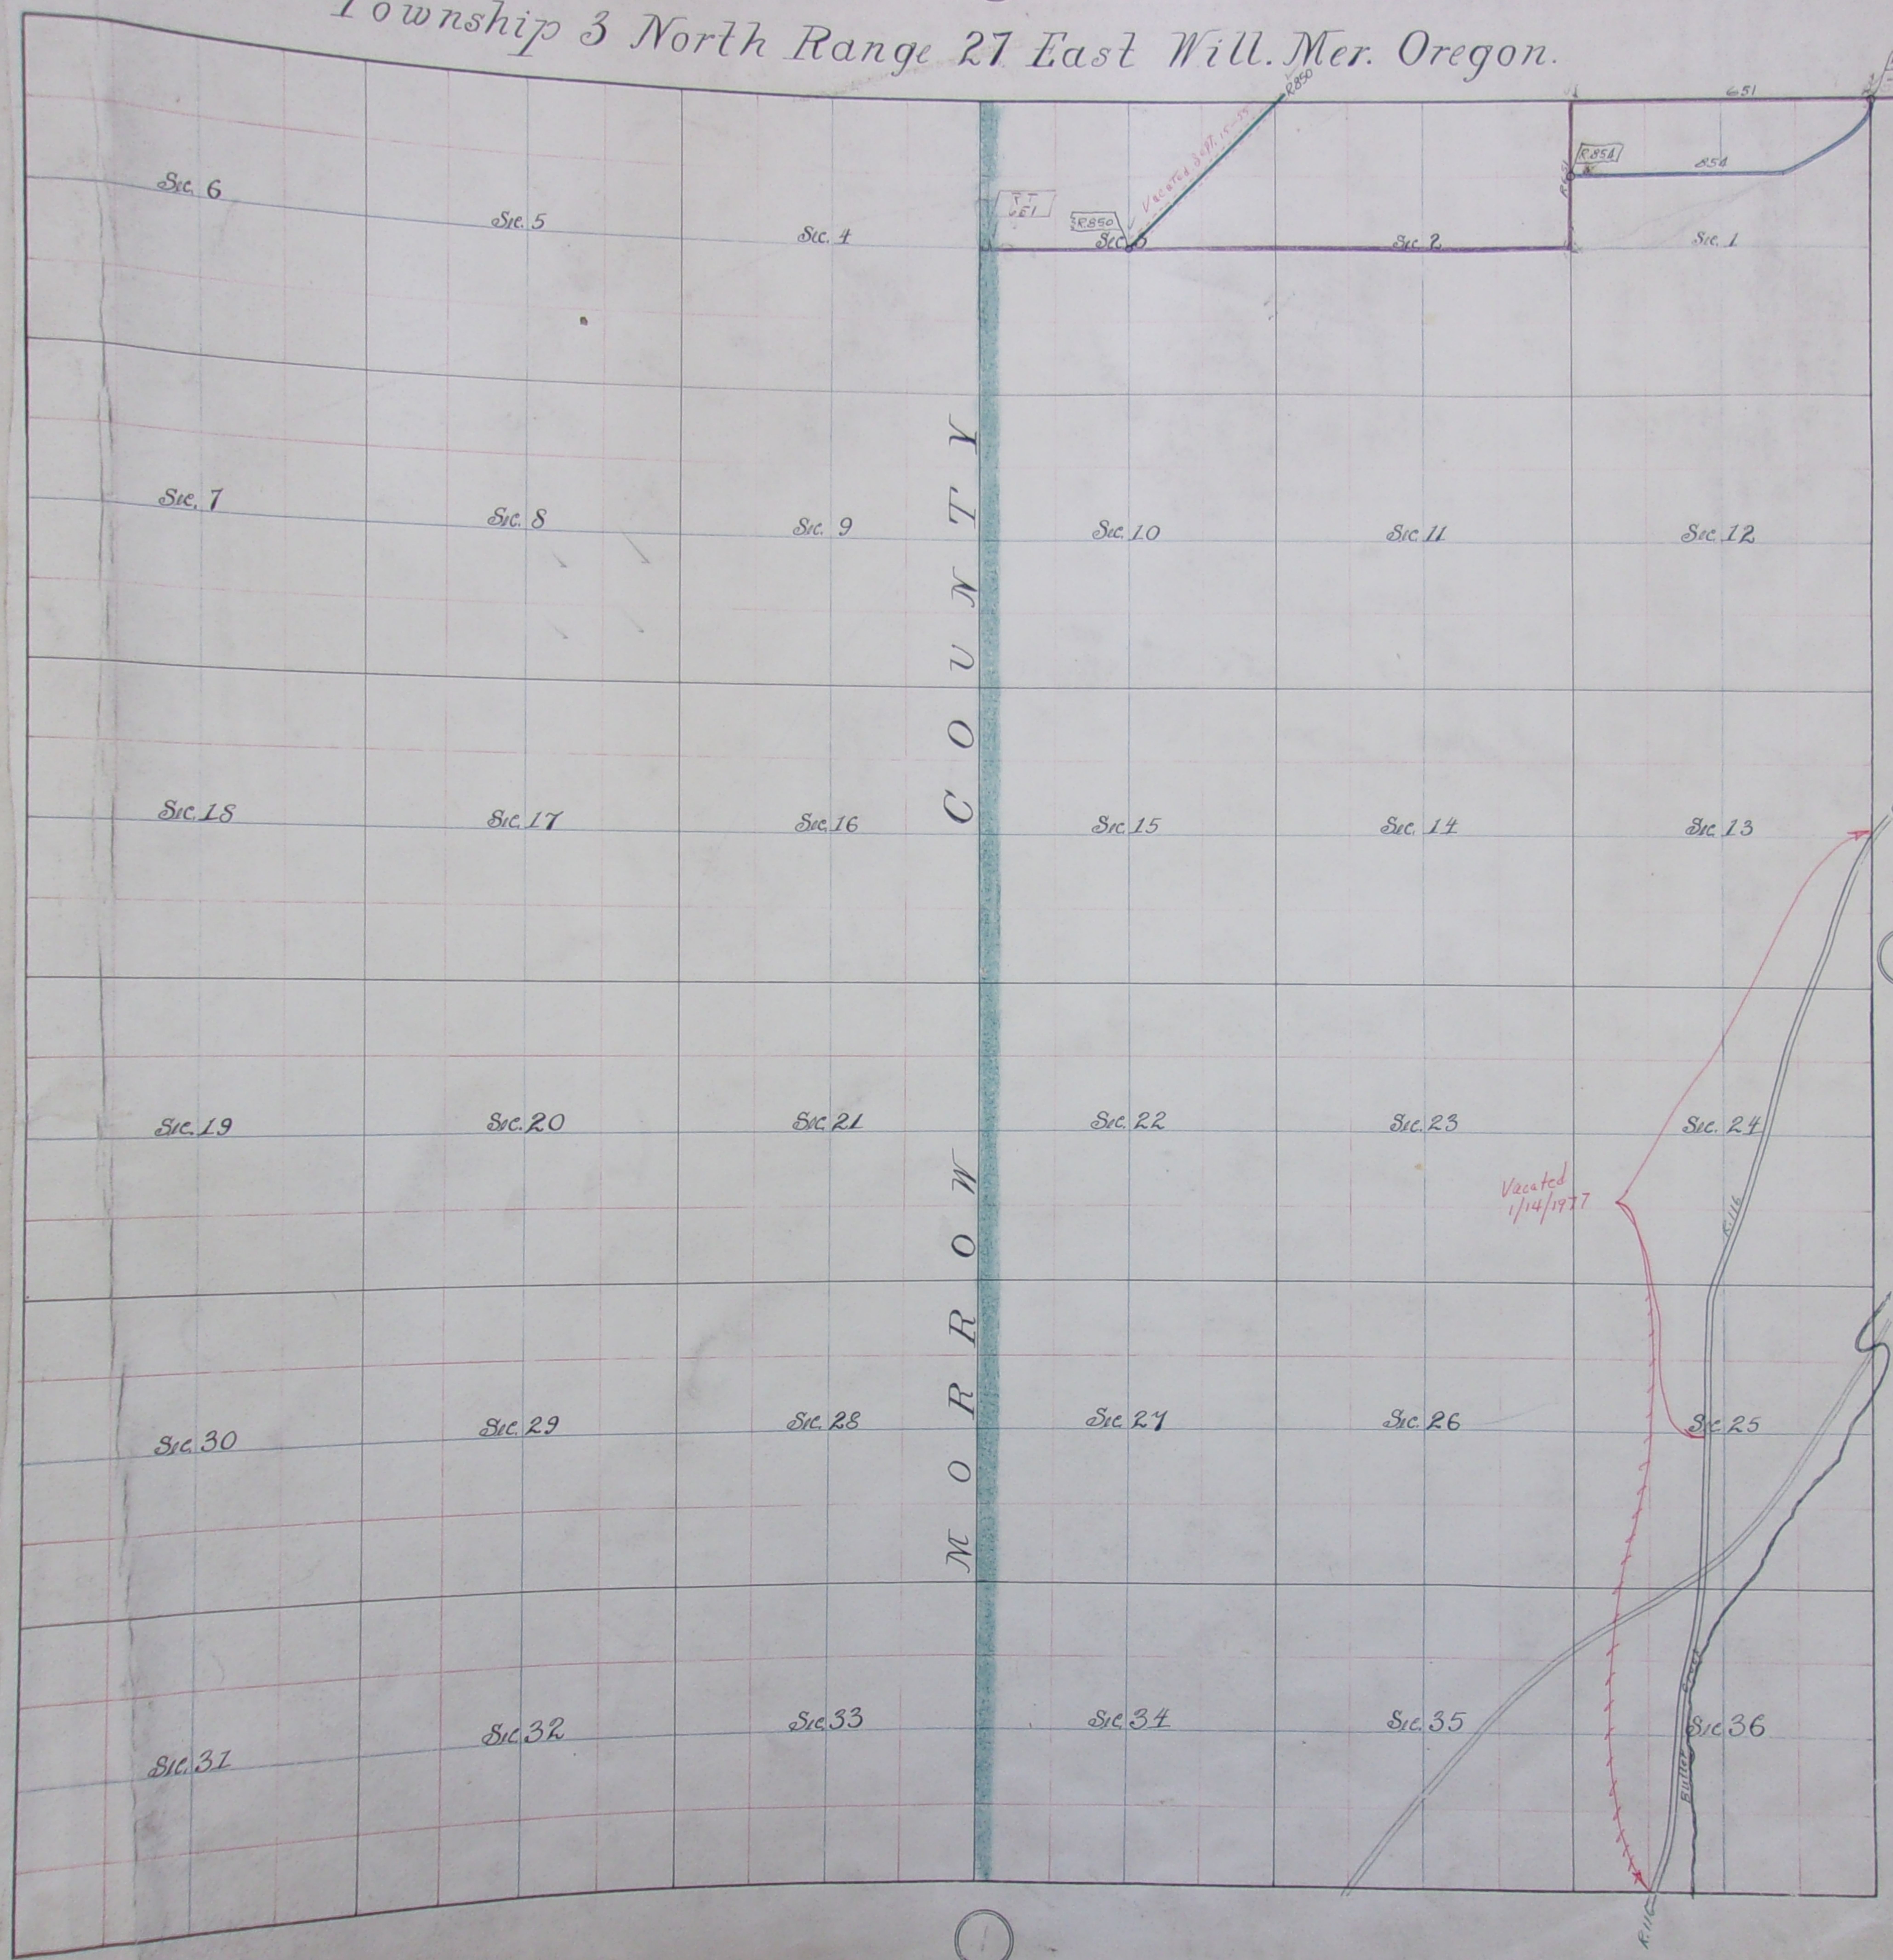

Township 3 North Range 27 East Will. Mer. Oregon.

3

Date	No. Box	Book Page	Date	No. Box	Book Page
May 2, 1905	651 233	77			
Apr 9, 1926	854	0			
Apr 9, 1926	850	0			
Jan 24, 1932	116				
Vacated	1/14/1977	116			

6

Scale 25 chains 1 inch