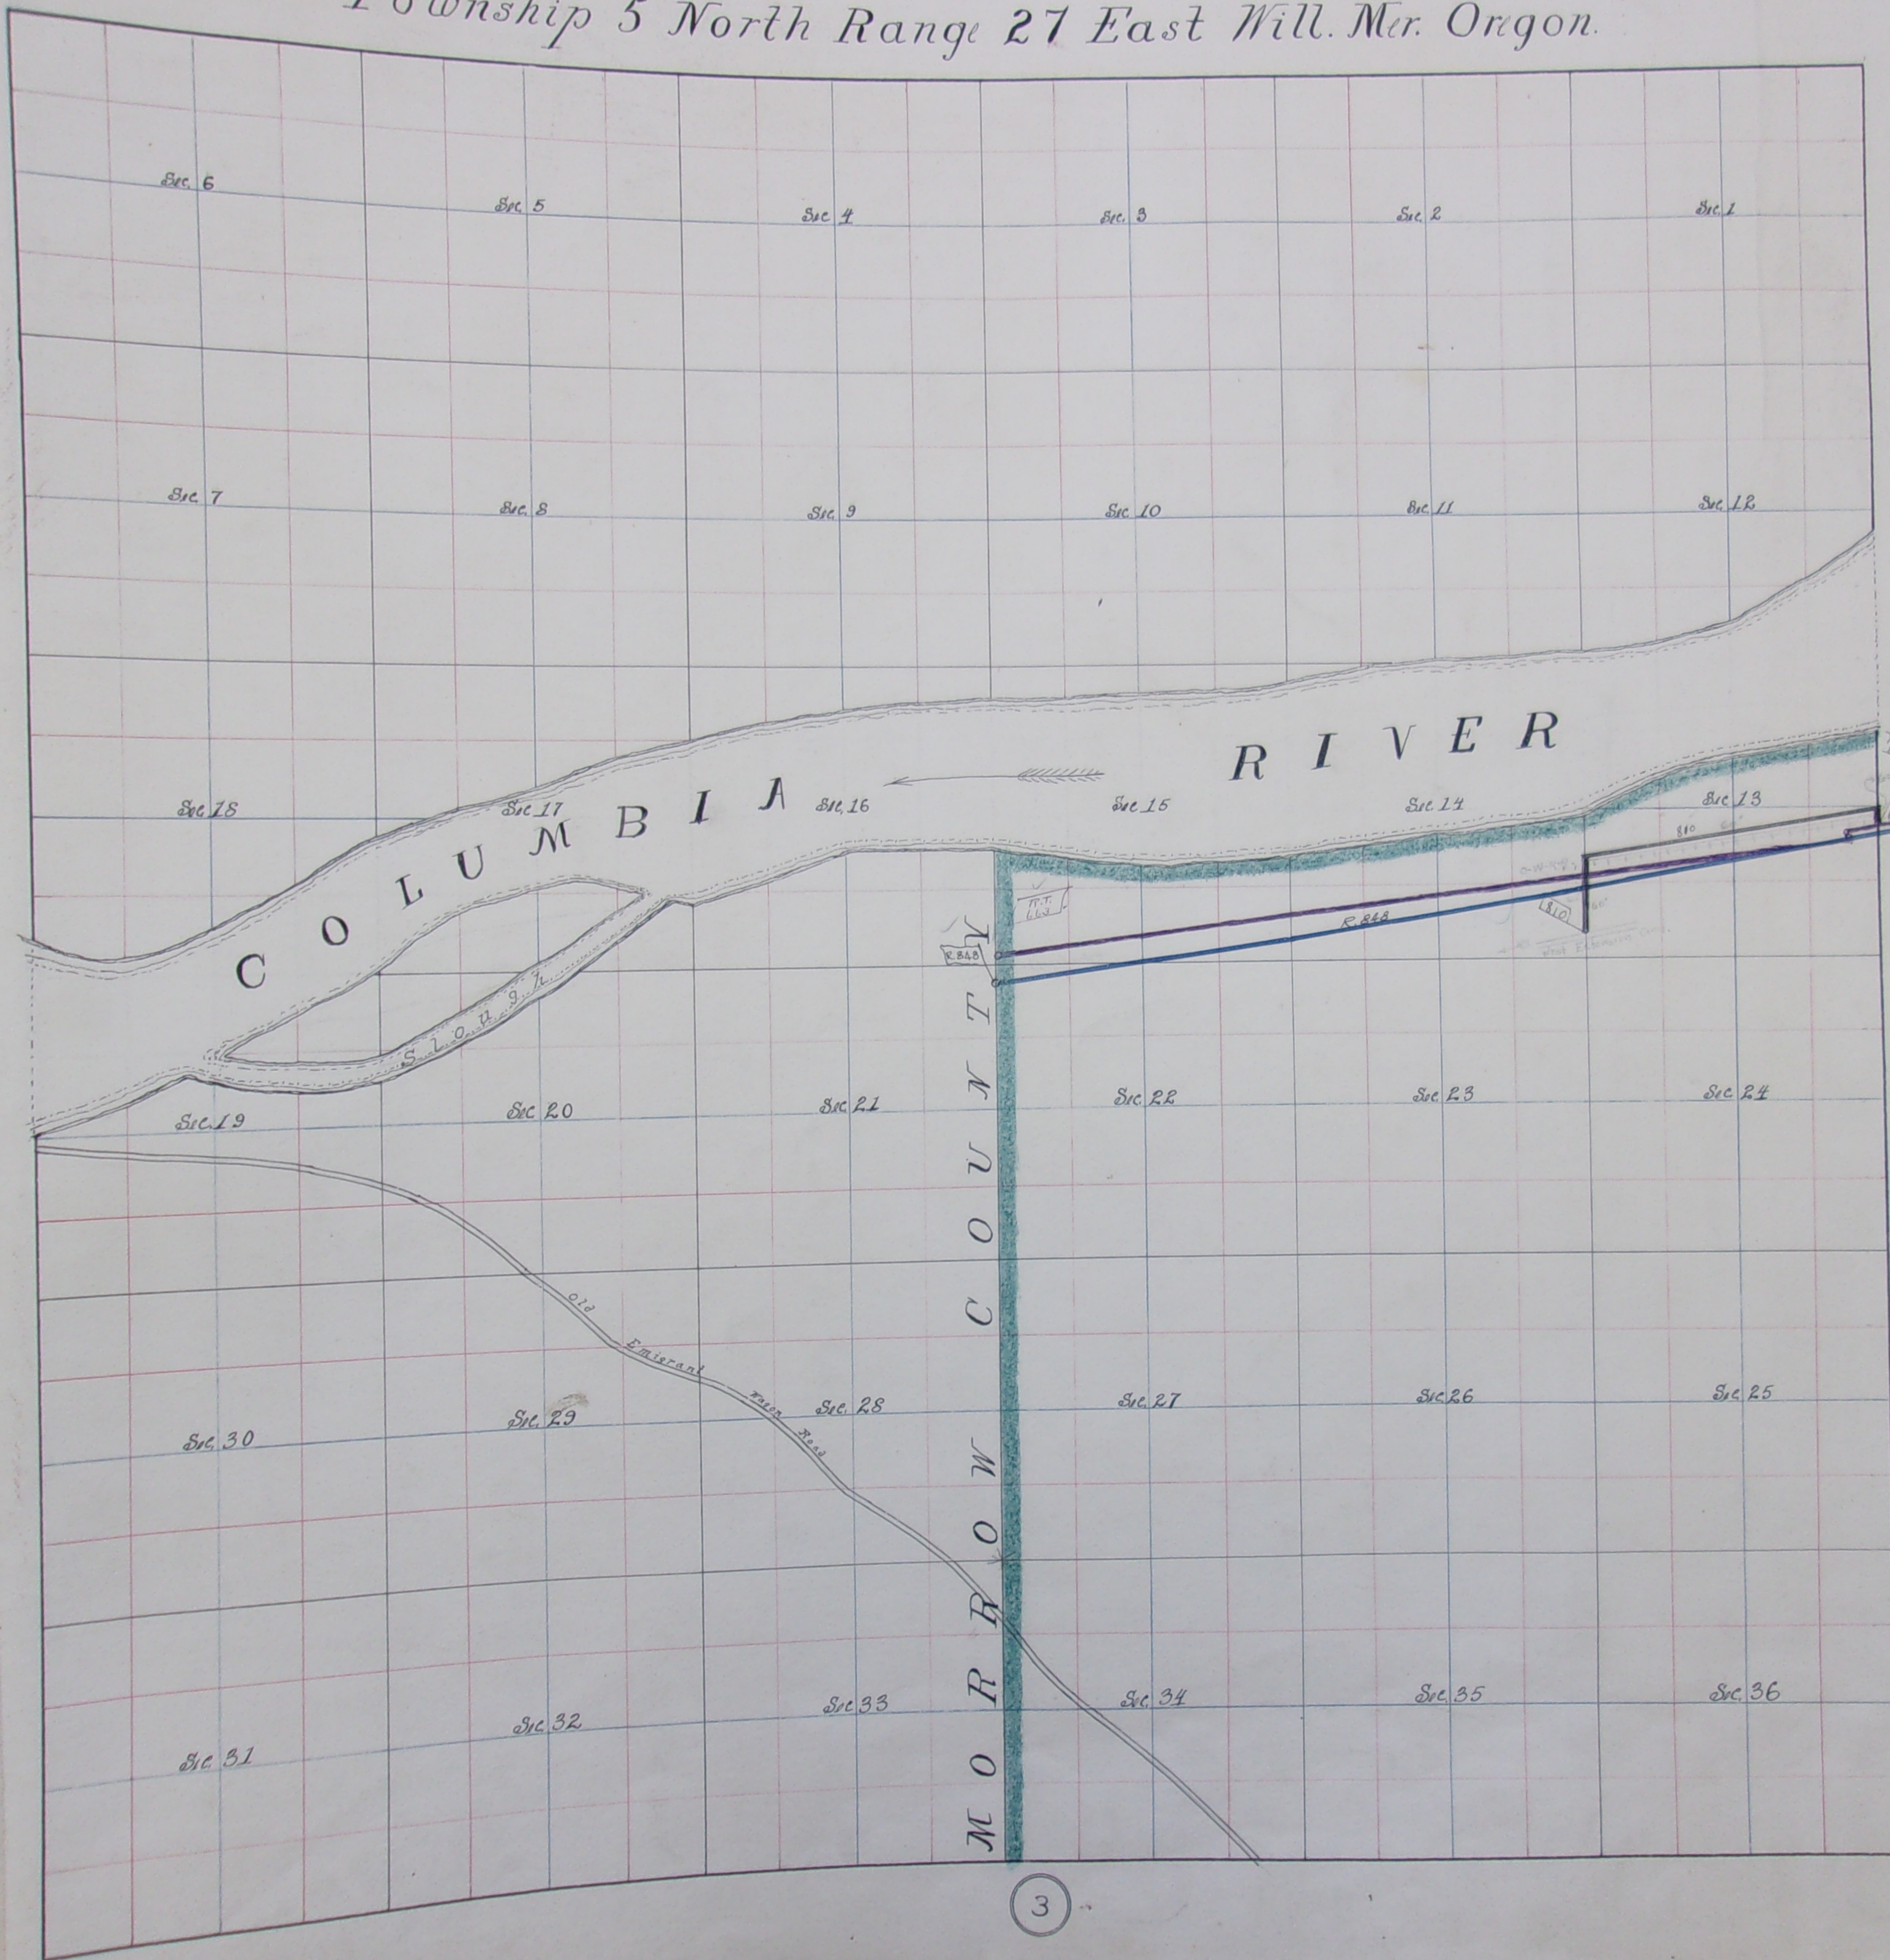

Township 5 North Range 27 East Will. Mer. Oregon.

Date	No. Box	Book	Page	Date	No. Box	Book	Page
Jan 12 1909	663	M	239				
Dec 6 1920	810	N	605				
Nov 2 1946	848	O					

8

True Meridian  
Var. 21' East

Scale 25 chains to 1 inch