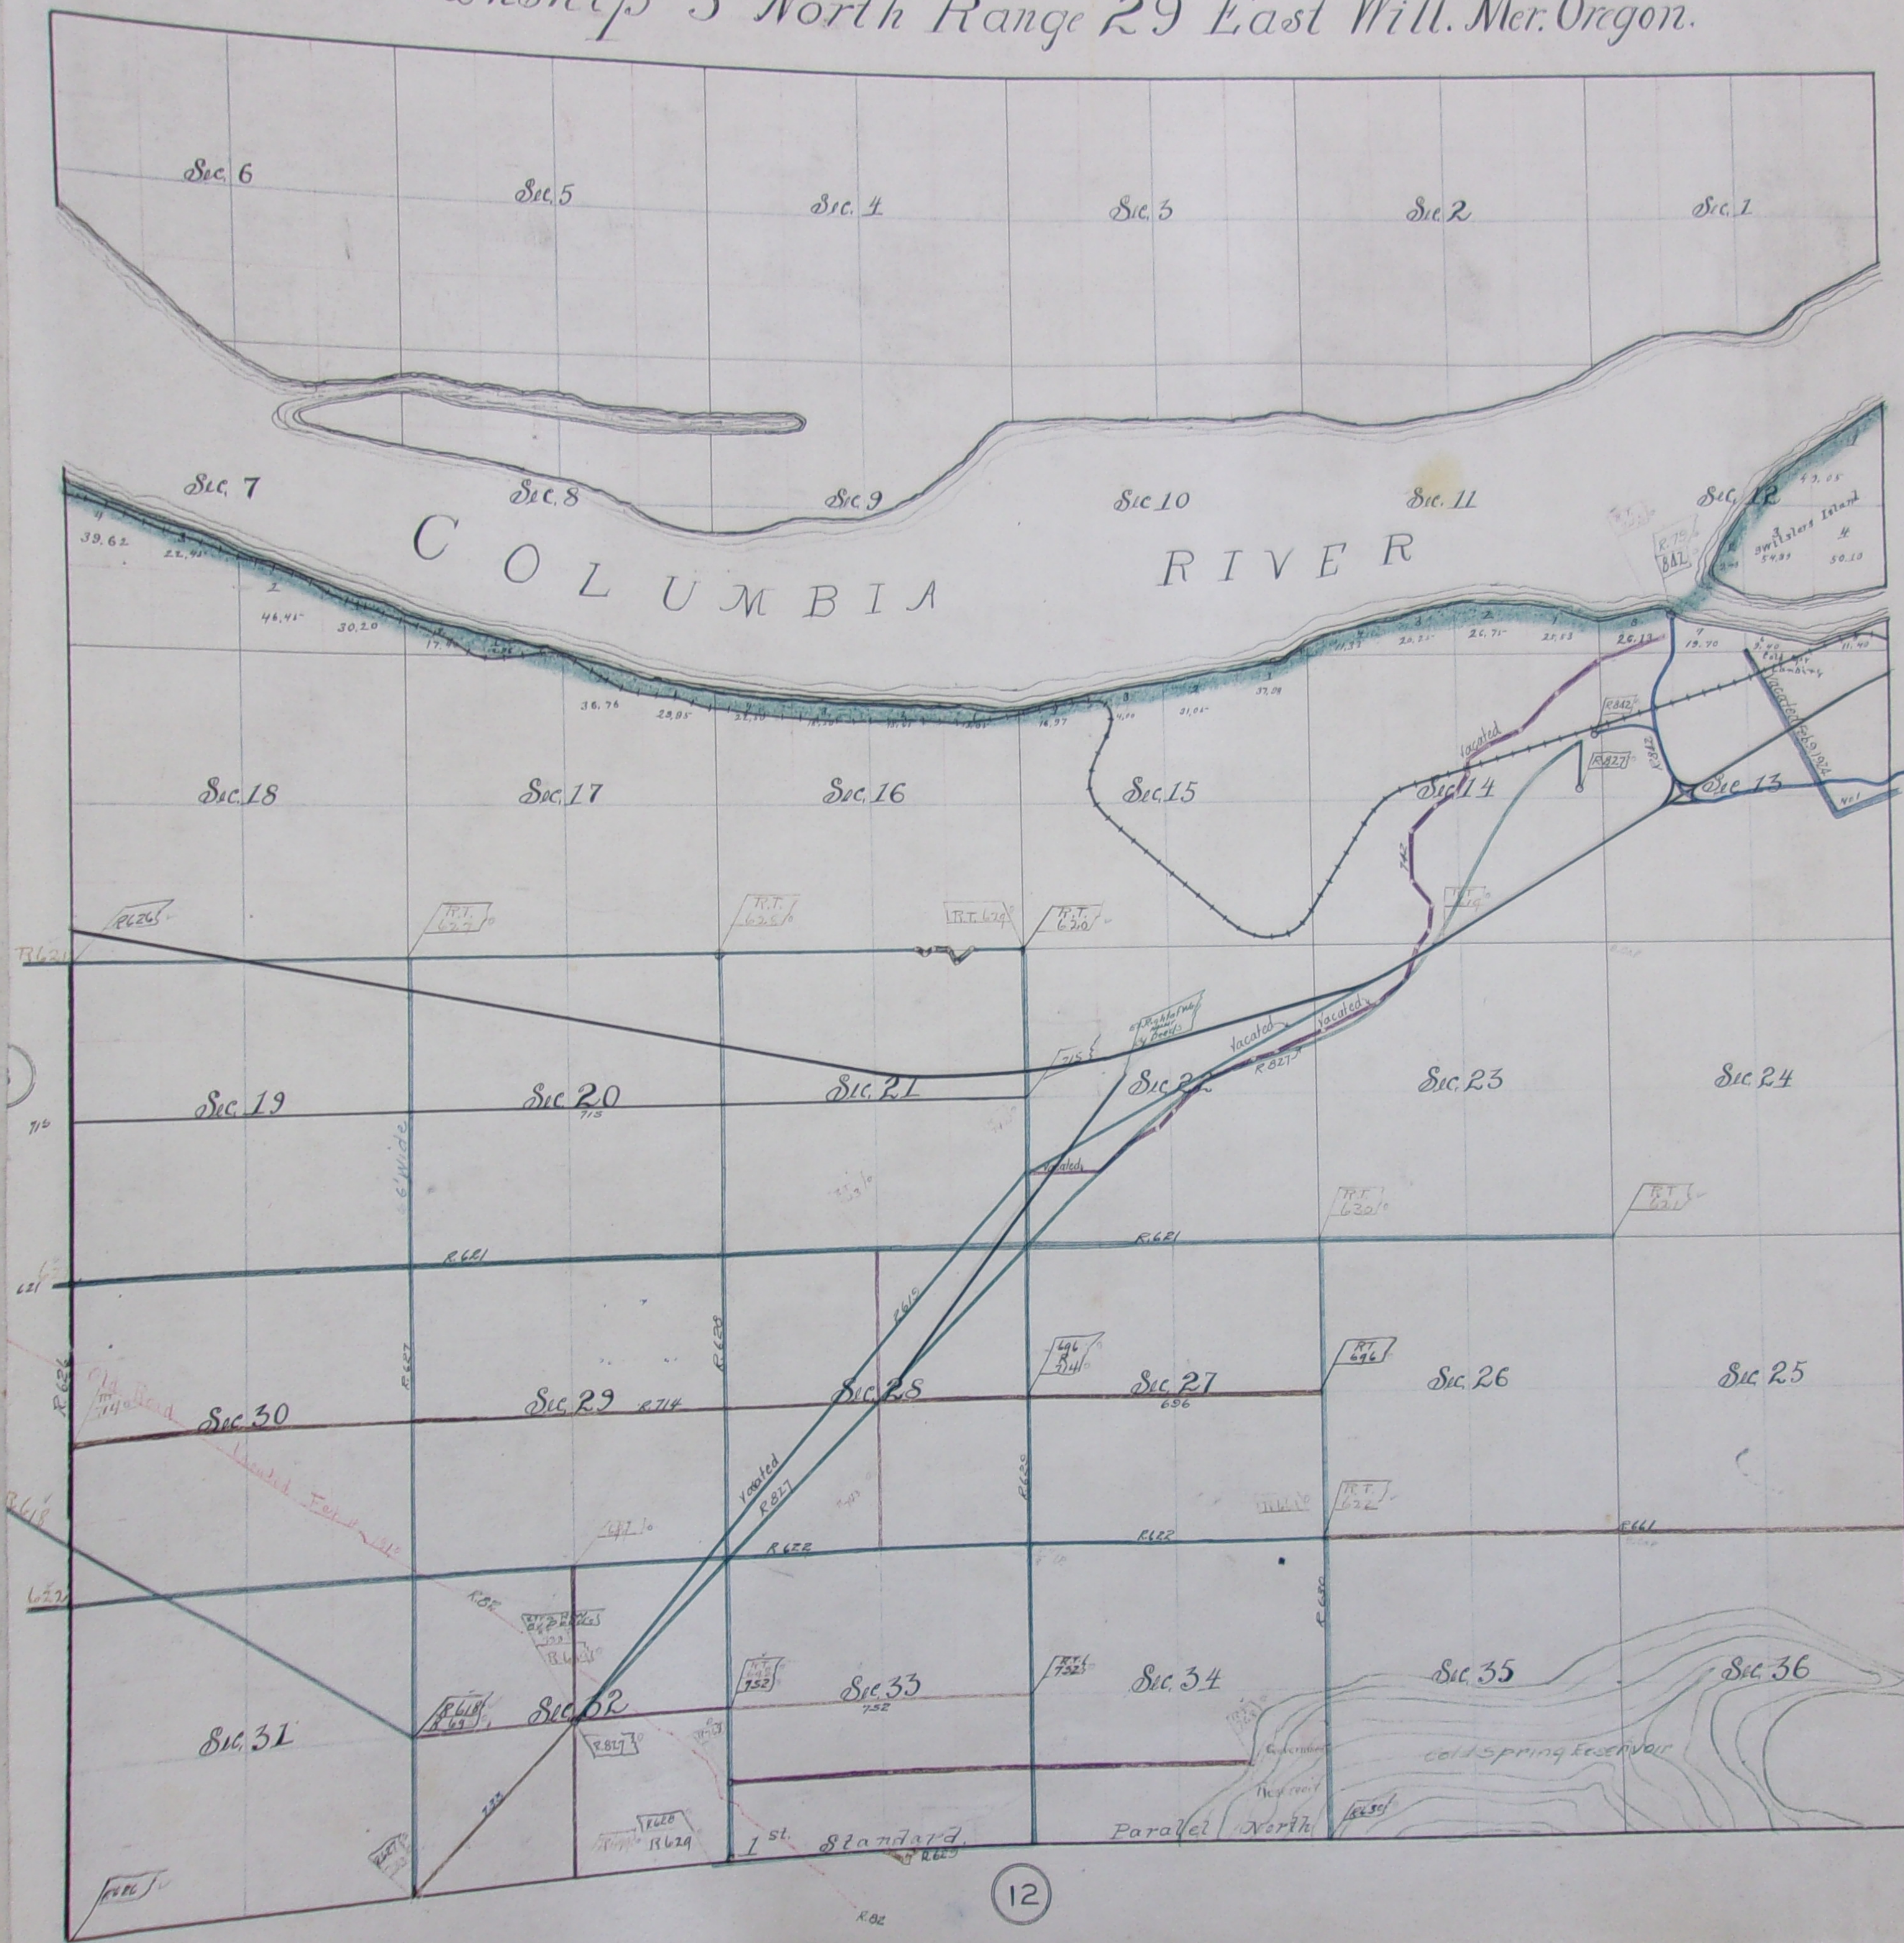

Township 5 North Range 29 East Will. Mer. Oregon.

Date	No. Box	Book	Page	Date	No. Box	Book	Page
Nov. 1880			580				
June 6, 1897	618	561	165				
" " "	619	561	163				
" " "	620	561	163				
" " "	621	561	163				
" " "	622	561	164				
" " "	623	561	165				
" " "	624	561	166				
" " "	625	561	166				
Nov. 7, 1898	661		326				
Nov. 1, 1911	693		513				
Mar. 1, 1911	699		513				
June 9, 1911	714		540				
Feb. 2, 1911	696		511				
Jan. 6, 1912	733		615				
Dec. 5, 1912	742		53				
" " "	743		53				
June 5, 1913	753		78				
Nov. 5, 1914	768		172				
Feb. 9, 1924	842		0				
Apr. 6, 1923	827		0				
Sept. 1880	82						
Sept. 1880	79						

24

12

Scale 25 chains to 1 inch