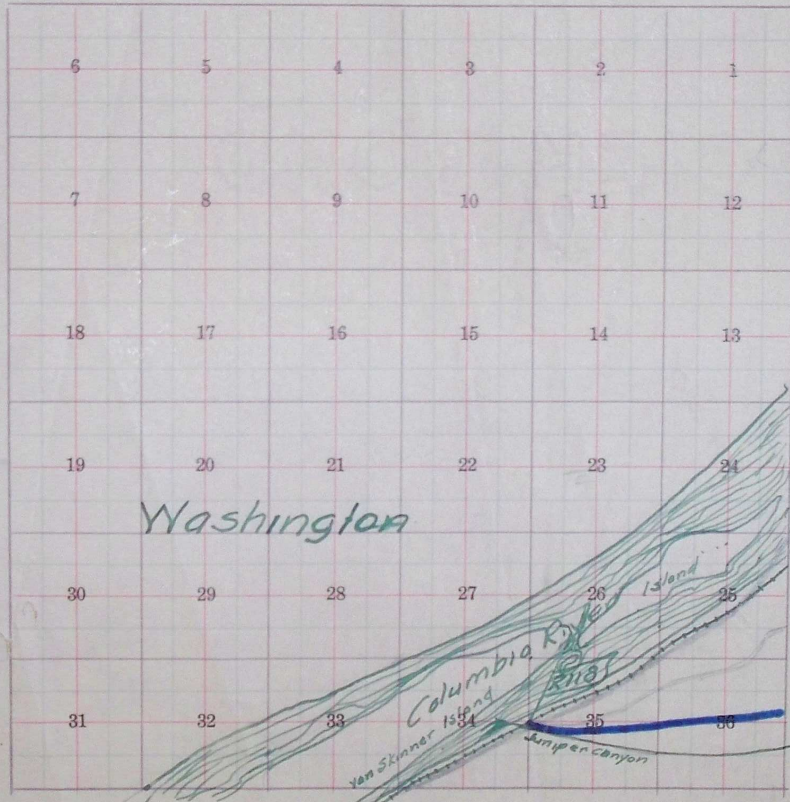

Township No. 6 North, Range No. 30 E.W.M., \_\_\_\_\_ Meridian  
Umatilla County, Oregon

36

24