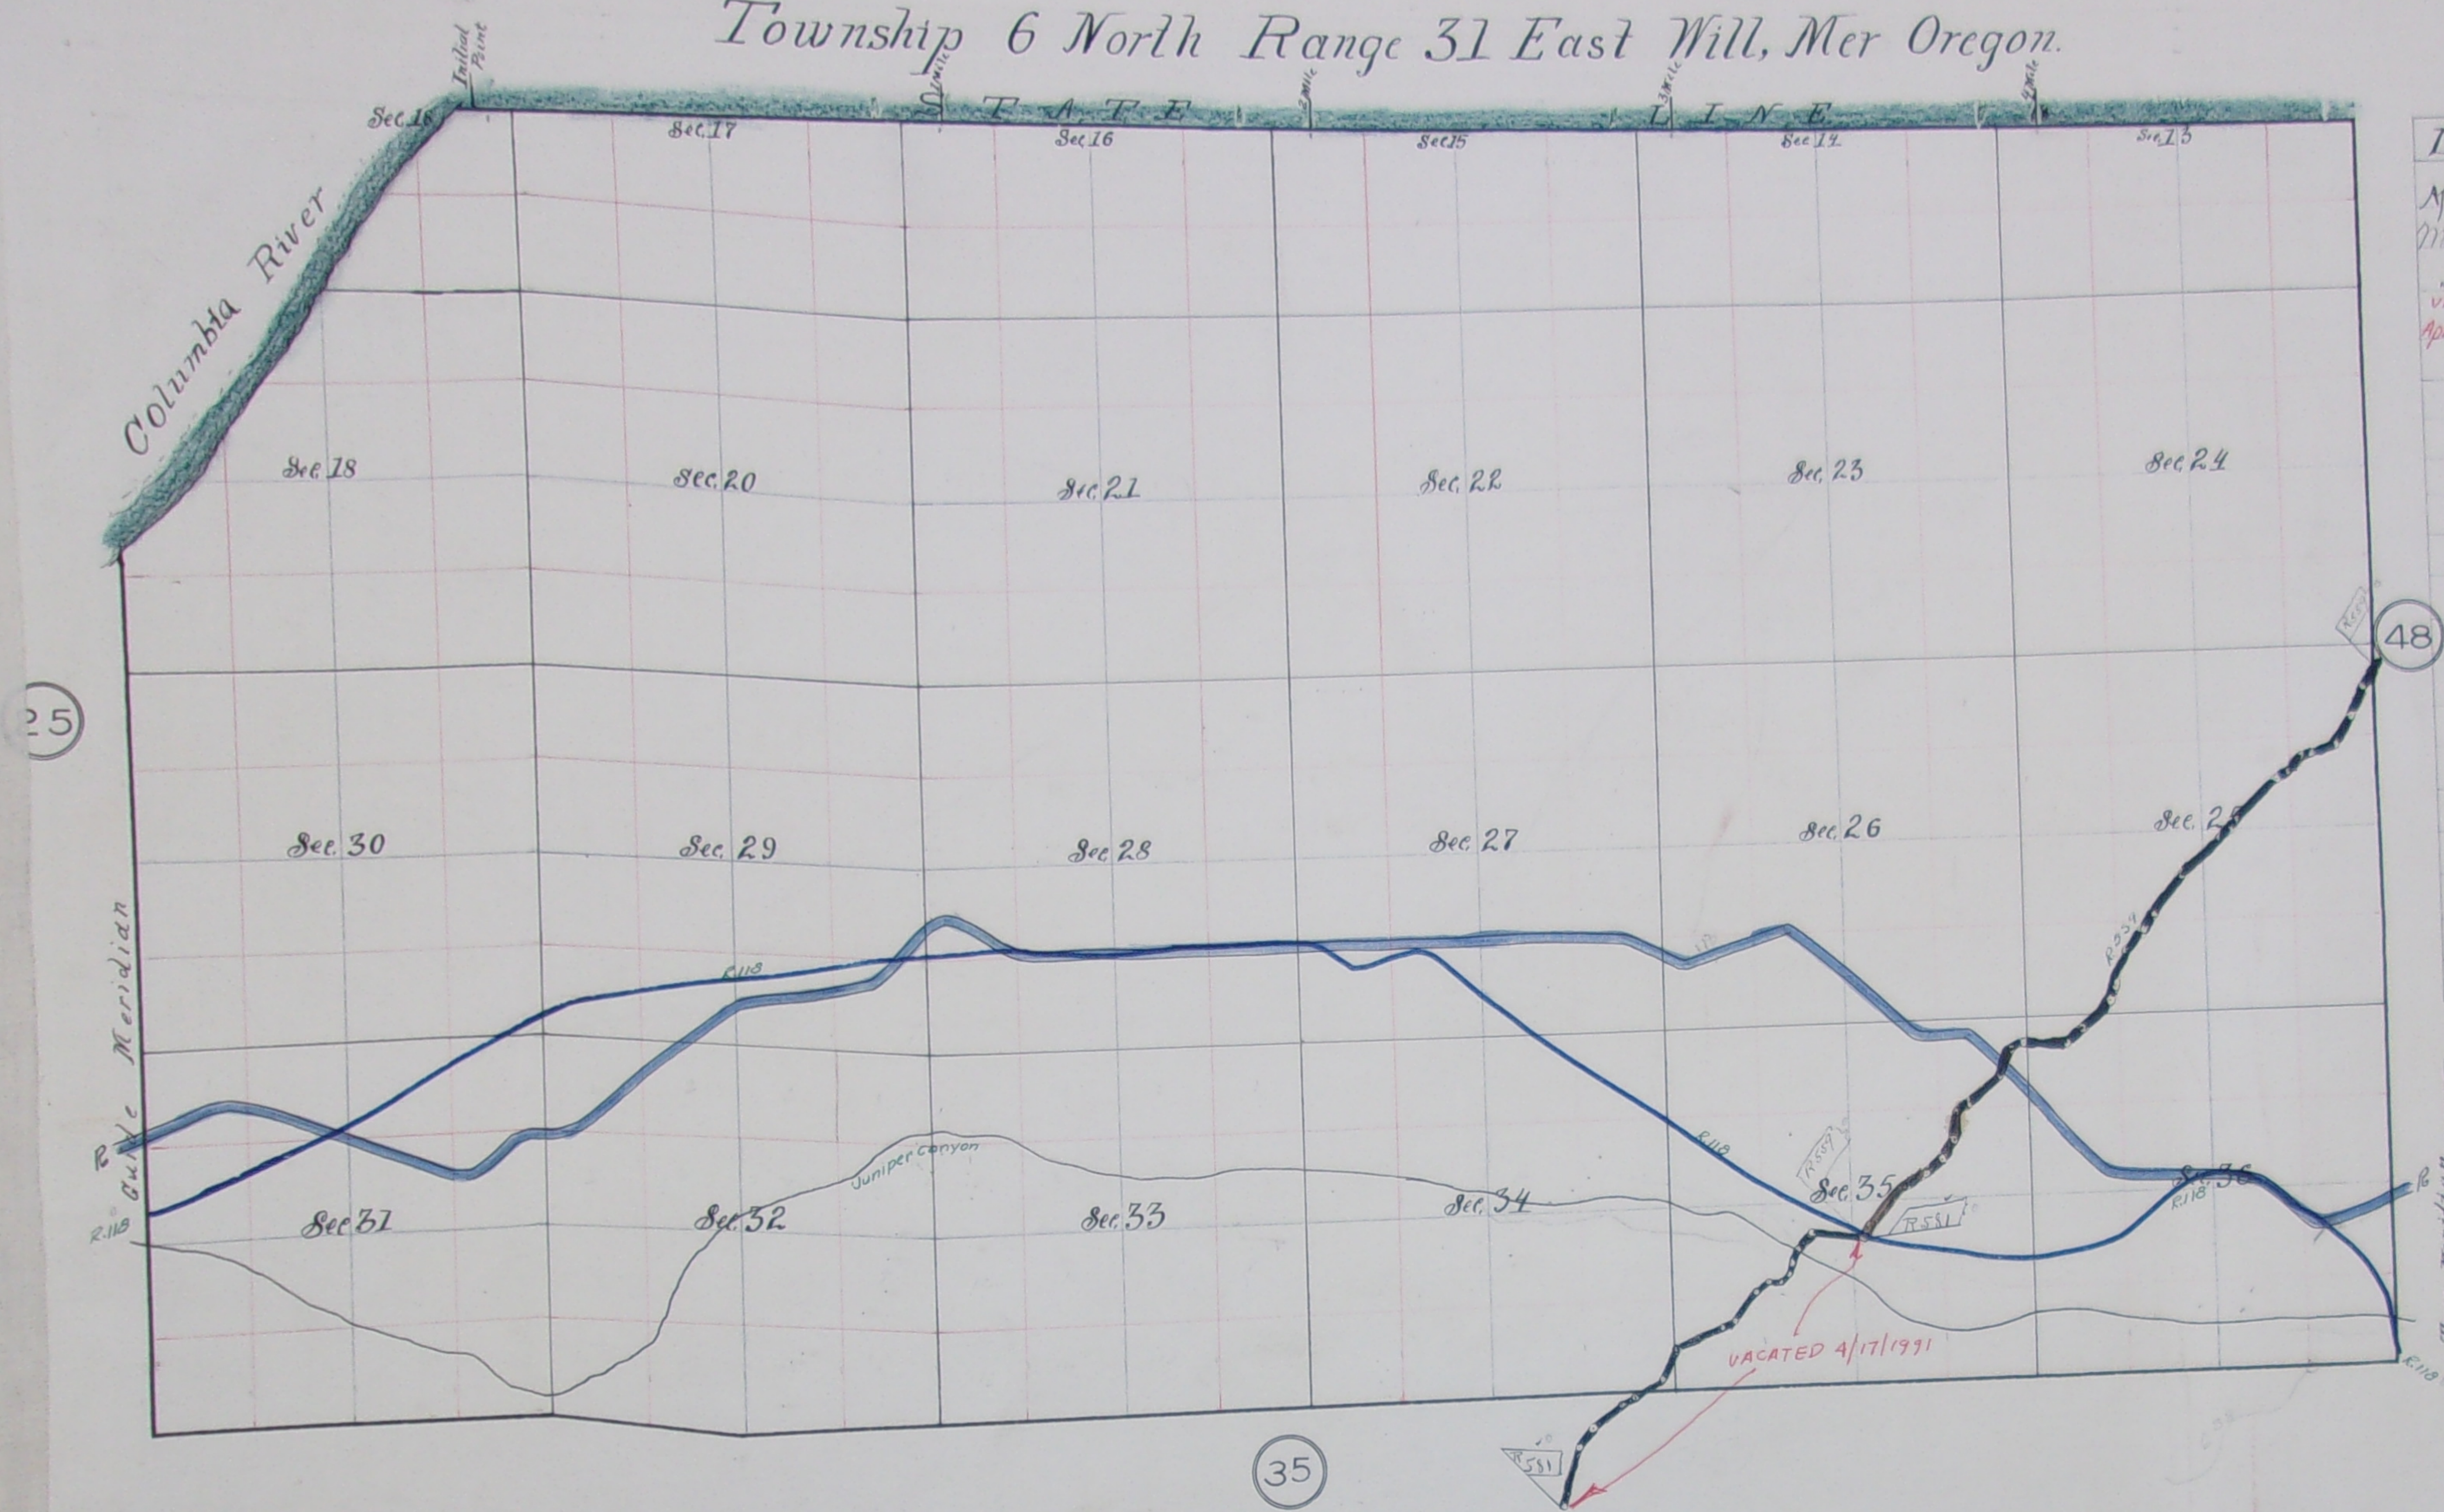

Township 6 North Range 31 East Will, Mer Oregon.

Date	No.	Box	Book	Page	Date	No.	Box	Book	Page
April 12, 1882	110	13	E	432					
May 6, 1884	339		S.	397					
7, 1906	581	925	M	14					
VACATE									
April 17, 1991	581								

scale 25 chains to 1 inch

Township 7 South Range 32 East Will. Mer. Oregon.

Date	No.	Box	Book	Page	Date	No.	Box	Book	Page

scale 25 chains to 1 inch