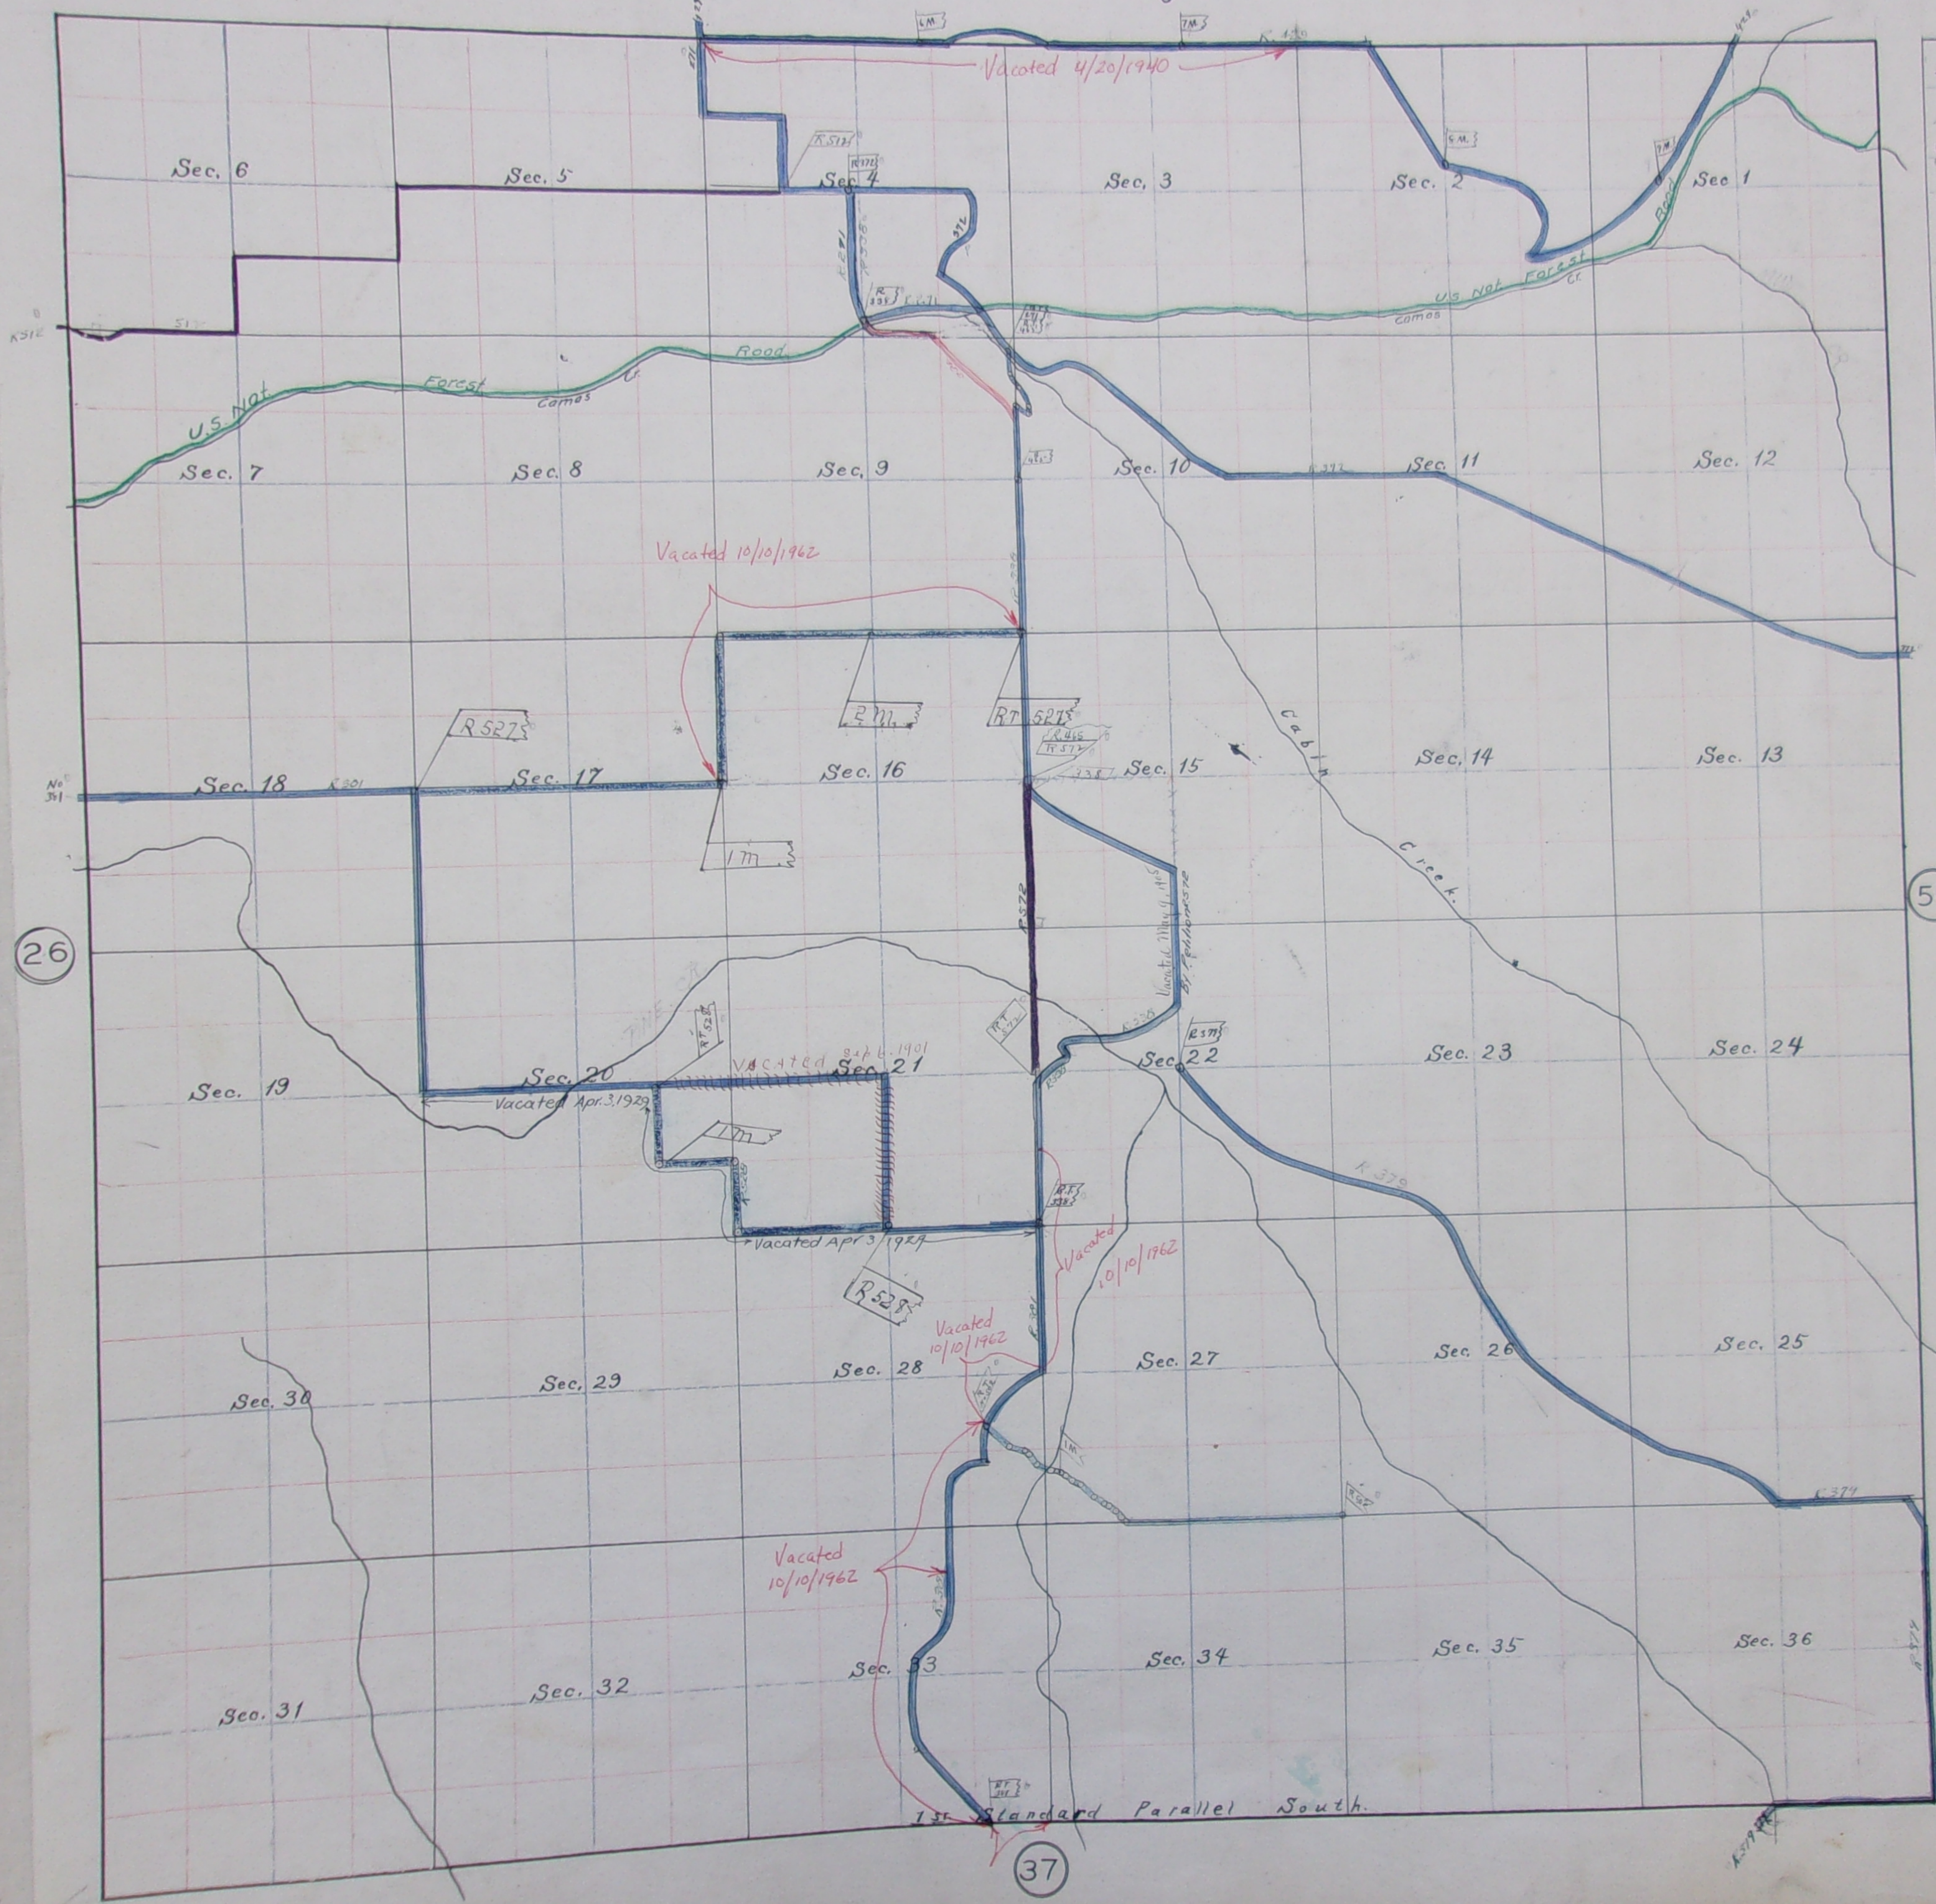

Township 5 South, Range 32 East, Will. Mer. Oregon.

Date	No. Box	Book	Page	Date	No. Box	Book	Page
Apr 1895	465	132	J 415				
July 1893	419	131	J 539				
July 13/1872	372	130	J 196				
Nov. 11 1892	381	130	J 299				
Nov. 6 1891	579	121	J 77				
Apr 1885	120	112	J 415				
Oct 6 1886	271	118	G 402				
Jan 8 1899	502		B 487				
Feb 6 1901	528	512	I 150				
Nov 8 1901	527		" 167				
Jan 1900	512		K 557				
May 9 1906	572		"				
Vacated							
4/20/1940	429						
Vacated							
10/10/1962	381						
Vacated							
10/10/1962	527						
Vacated							
10/10/1962	338						

True Meridian
 10° 10' 10" N

Scale 25 chains to 1 inch