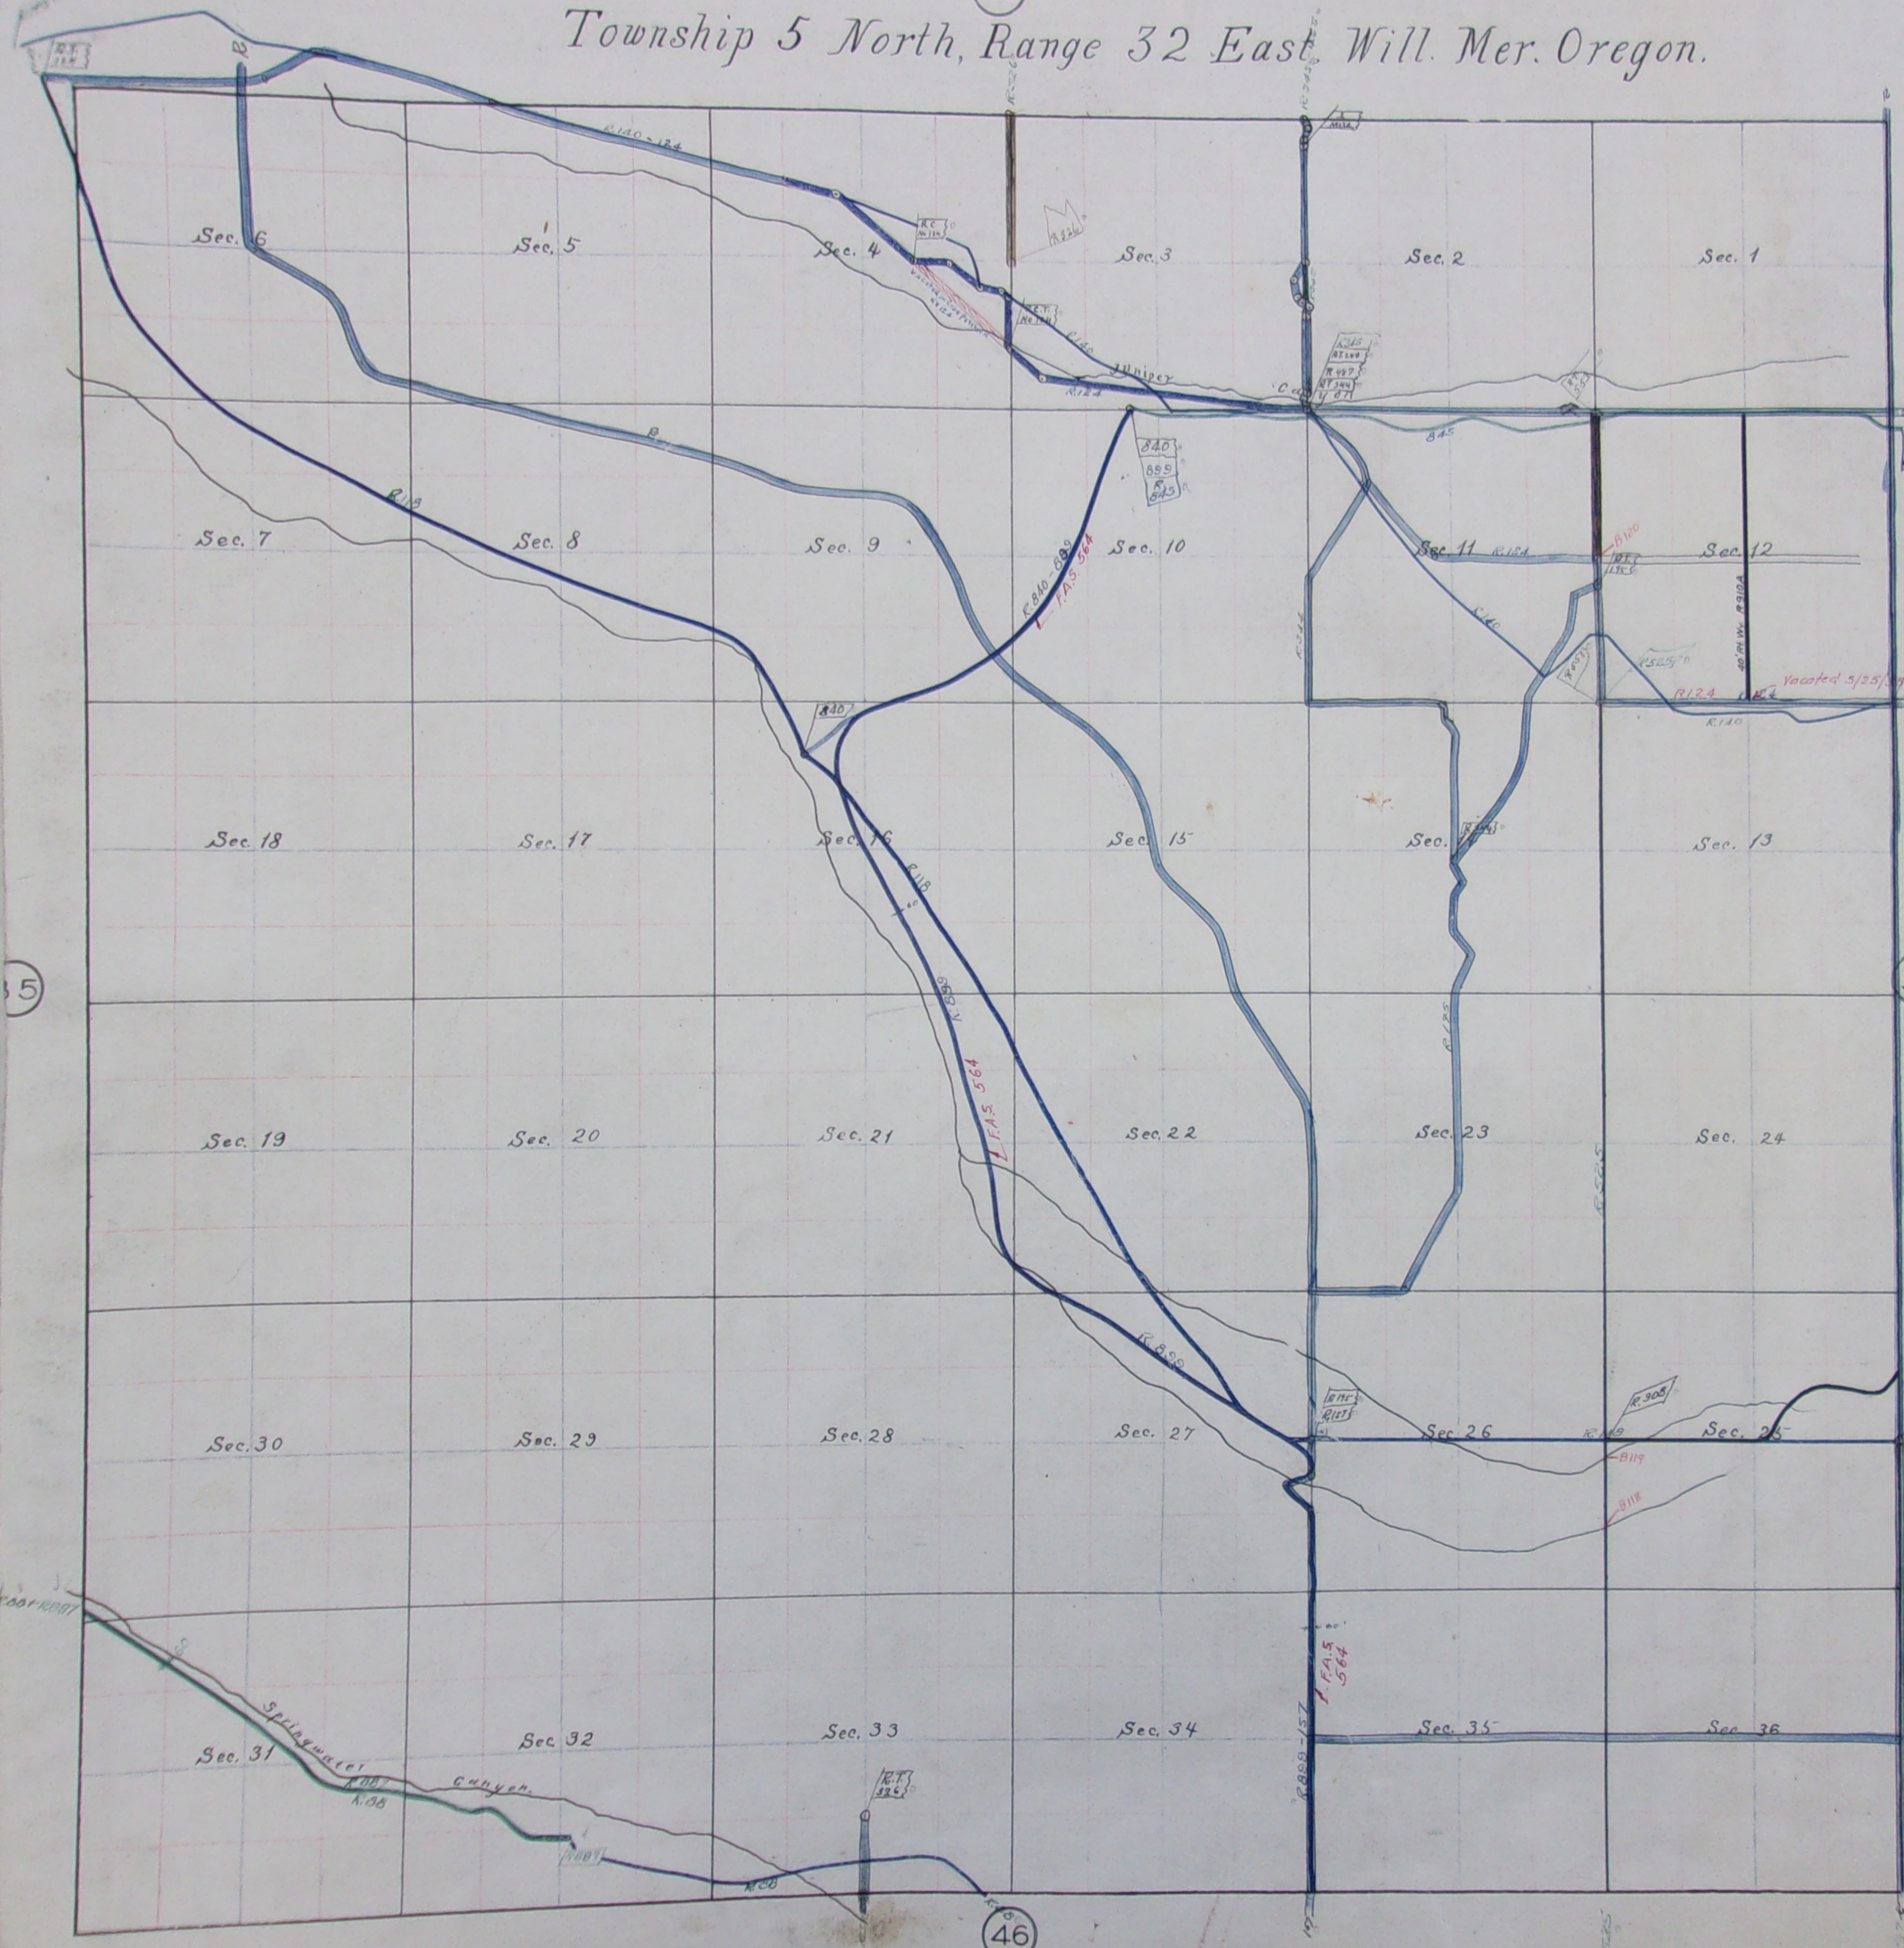

(48)

Township 5 North, Range 32 East Will. Mer. Oregon.

Date	No.	Box	Book	Page	Date	No.	Box	Book	Page
May 10 1890	336	125	H	545					
Nov. 12 1890	344	128	H	571					
Apr. 9 1887	280		G	521					
July 10 1885	237		G	73					
Jan. 16 1884	157	15	F	238					
Sept. 10 1884	198	16	F	572					
Jan. 12 1883	124	14	E	553					
Apr. 12 1882	118	13	E	492					
Jan. 1882	132		E	553					
May 16 1881	109	14							
May 16 1881	104								
July 20 1881	525								
Jan. 11 1881	326								
Jan. 11 1881	554		L	368					
April 13 1924	840			0					
Oct. 4 1929	887								
May 8 1880	850								
May 3 1924	845								
Sept. 1880	545								
April 12 1880	140								
Sept. 11 1880	80								
April 12 1880	118								
May 1934	300								

(59)

(5)

W. Meridian
 Run from 1881 to 1882

Scale 25 chains to 1 inch

(46)