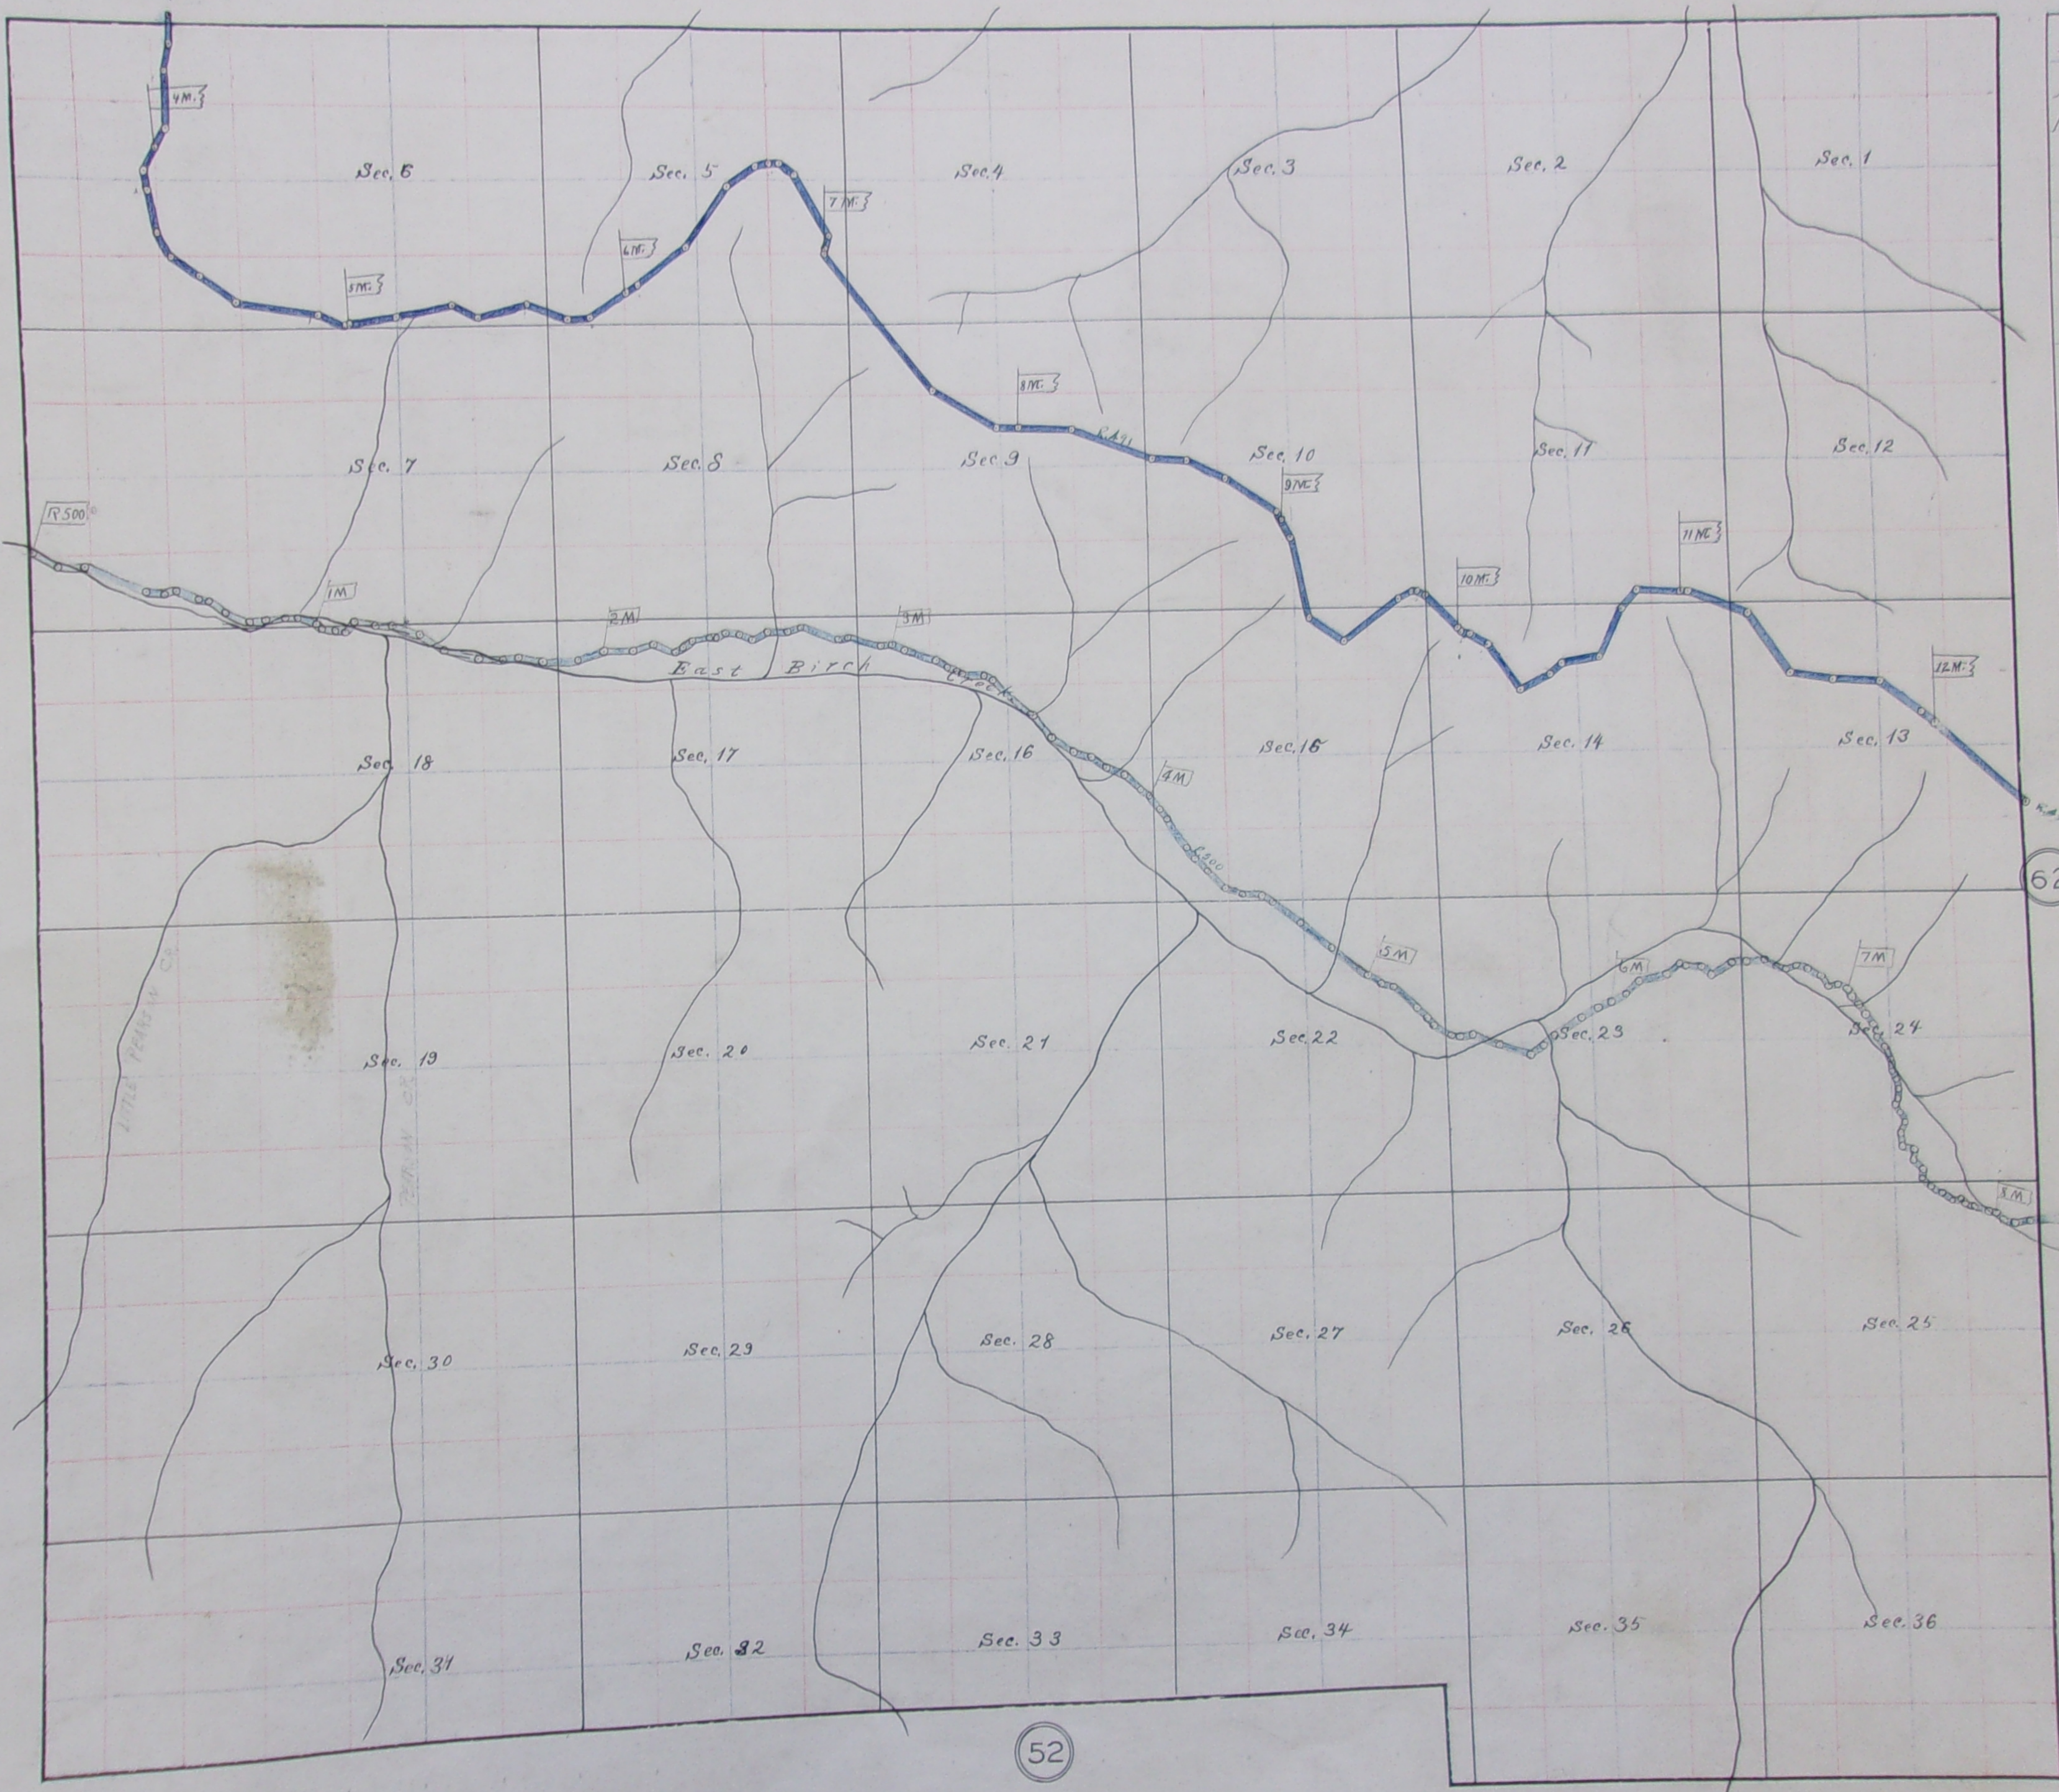

Township 2 South, Range 33 East, Will. Mer. Oregon.

Date	No.	Book	Page
Sept. 7 <sup>th</sup> 1877	411	134	K 166
Nov. 11 <sup>th</sup> 1878	500	K	361

41

62

52

True Meridian  
 True Dip. 41°  
 South 25 chains to E. 1000.