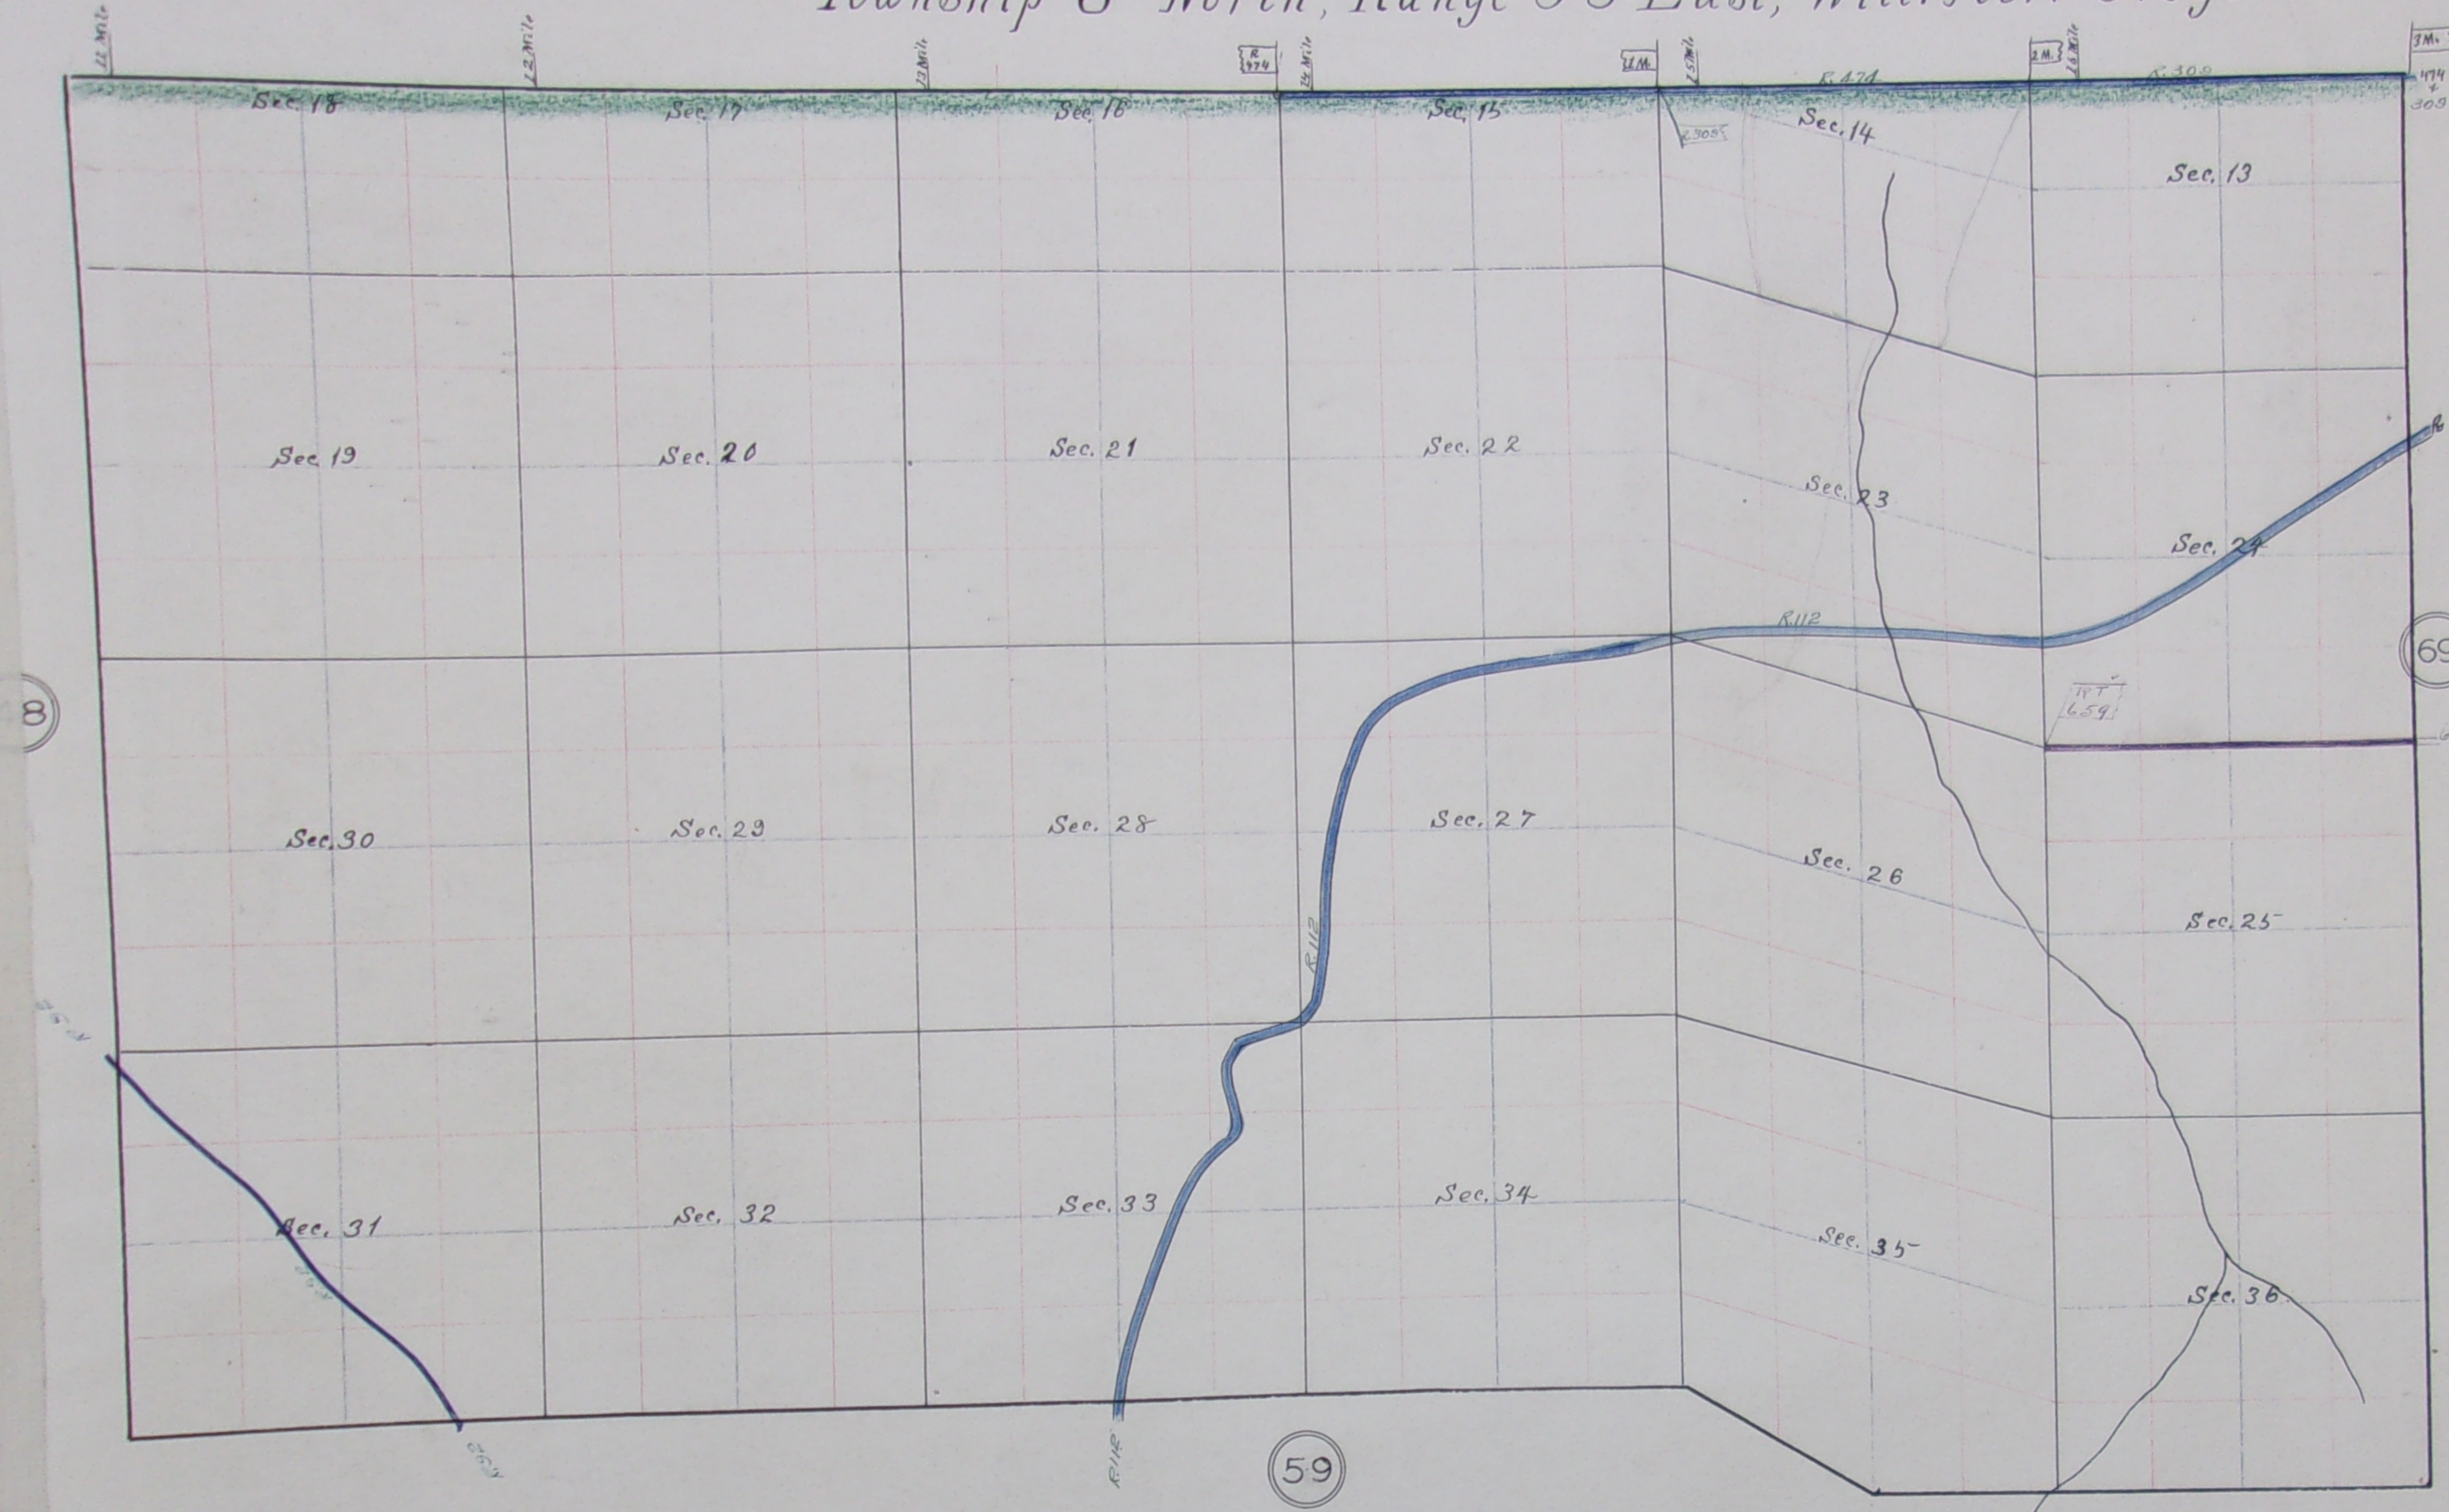

Township 6 North, Range 33 East, Will. Mer. Oregon.

Date	No. Box	Book	Page	Date	No. Box	Book	Page
Mar 6 1896	414	133	J 552				
Jun 14 1892	112	13	E 370				
June 6, 1905	659	233	M 291				
Sept 6 1888	309						
Sept 11 1880	82						

True Meridian  
Var. from 30° to 23' 10" N

Scale 25 chains to 1 inch

Township 7 South, Range 34 East, Will. Mer. Oregon.

Date	No. Box	Book	Page	Date	No. Box	Book	Page

True Meridian  
Var. from 30° to 23' 10" N

Scale 25 chains to 1 inch