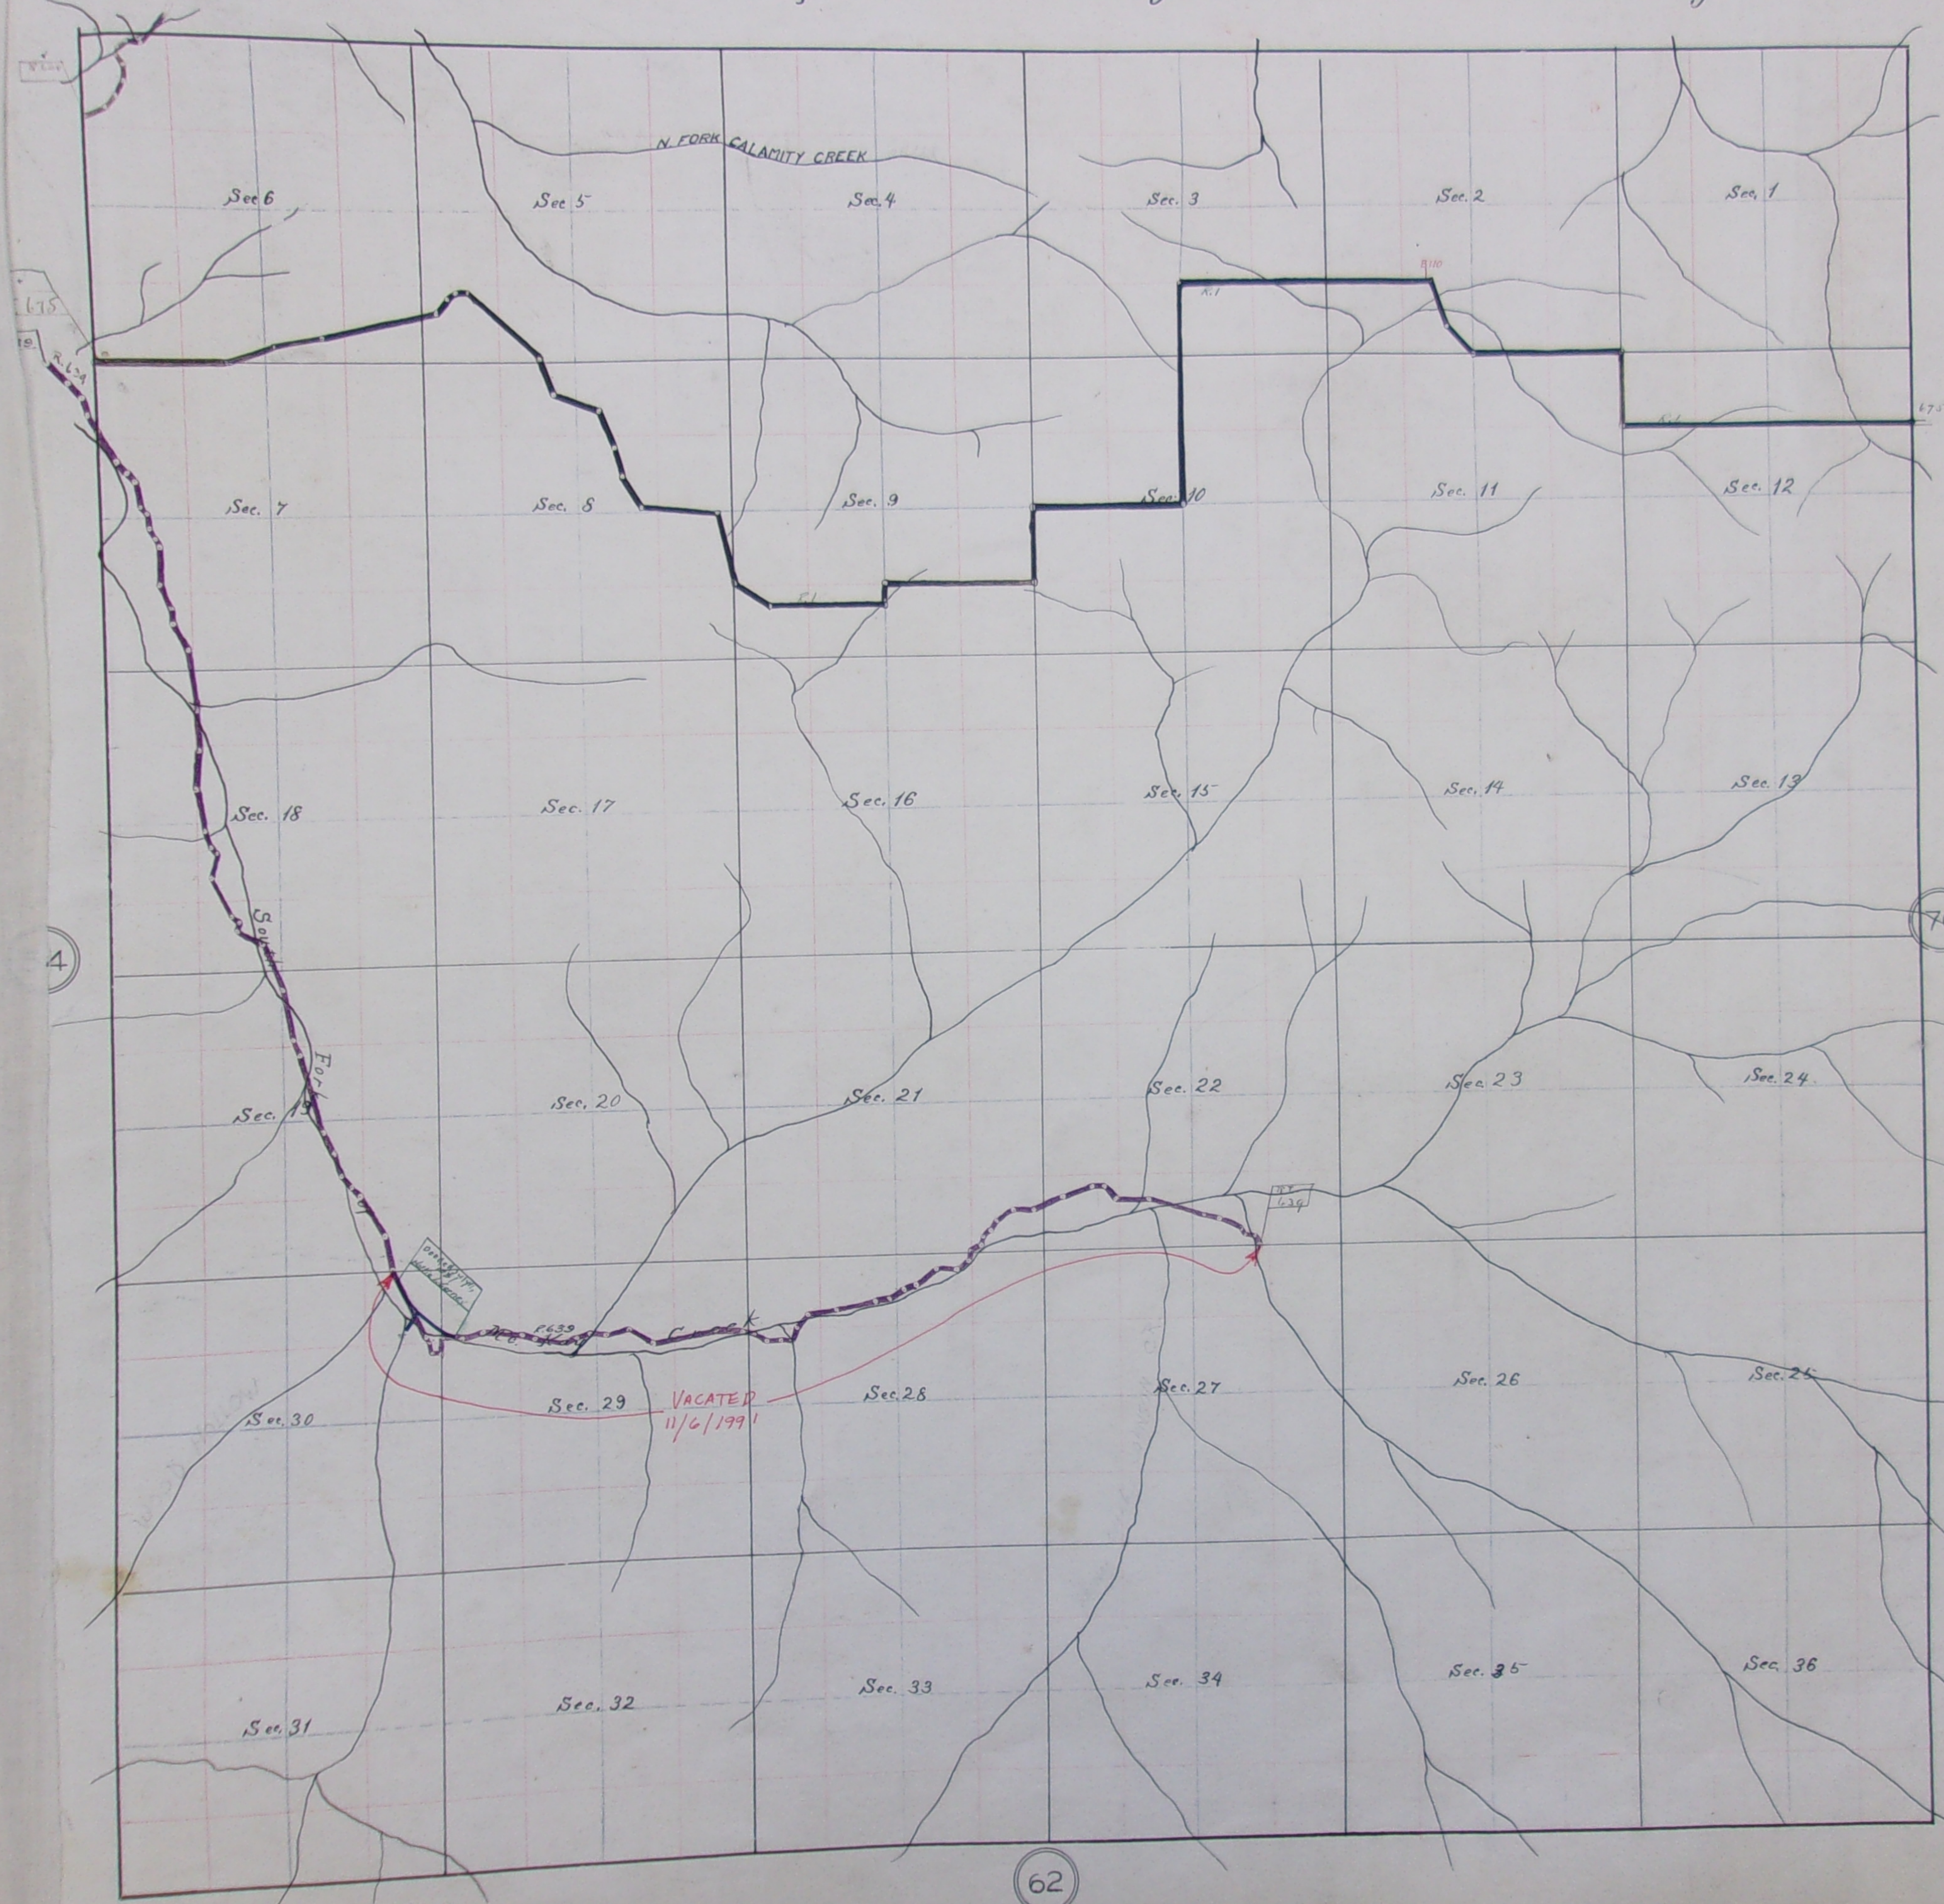

Township 1 South, Range 34 East, Will. Mer. Oregon.

Date	No. Box	Book	Page	Date	No. Box	Book	Page
Feb. 8, 1908	639	233	M 246				
" " "	640	"	" 245				
Oct. 9, 1909	675						
May 12, 1900	1						
Vacated							
11/6/1991	639						

True Meridian
 No. 21 1/2' E.

Scale 25 chains to 1 inch.