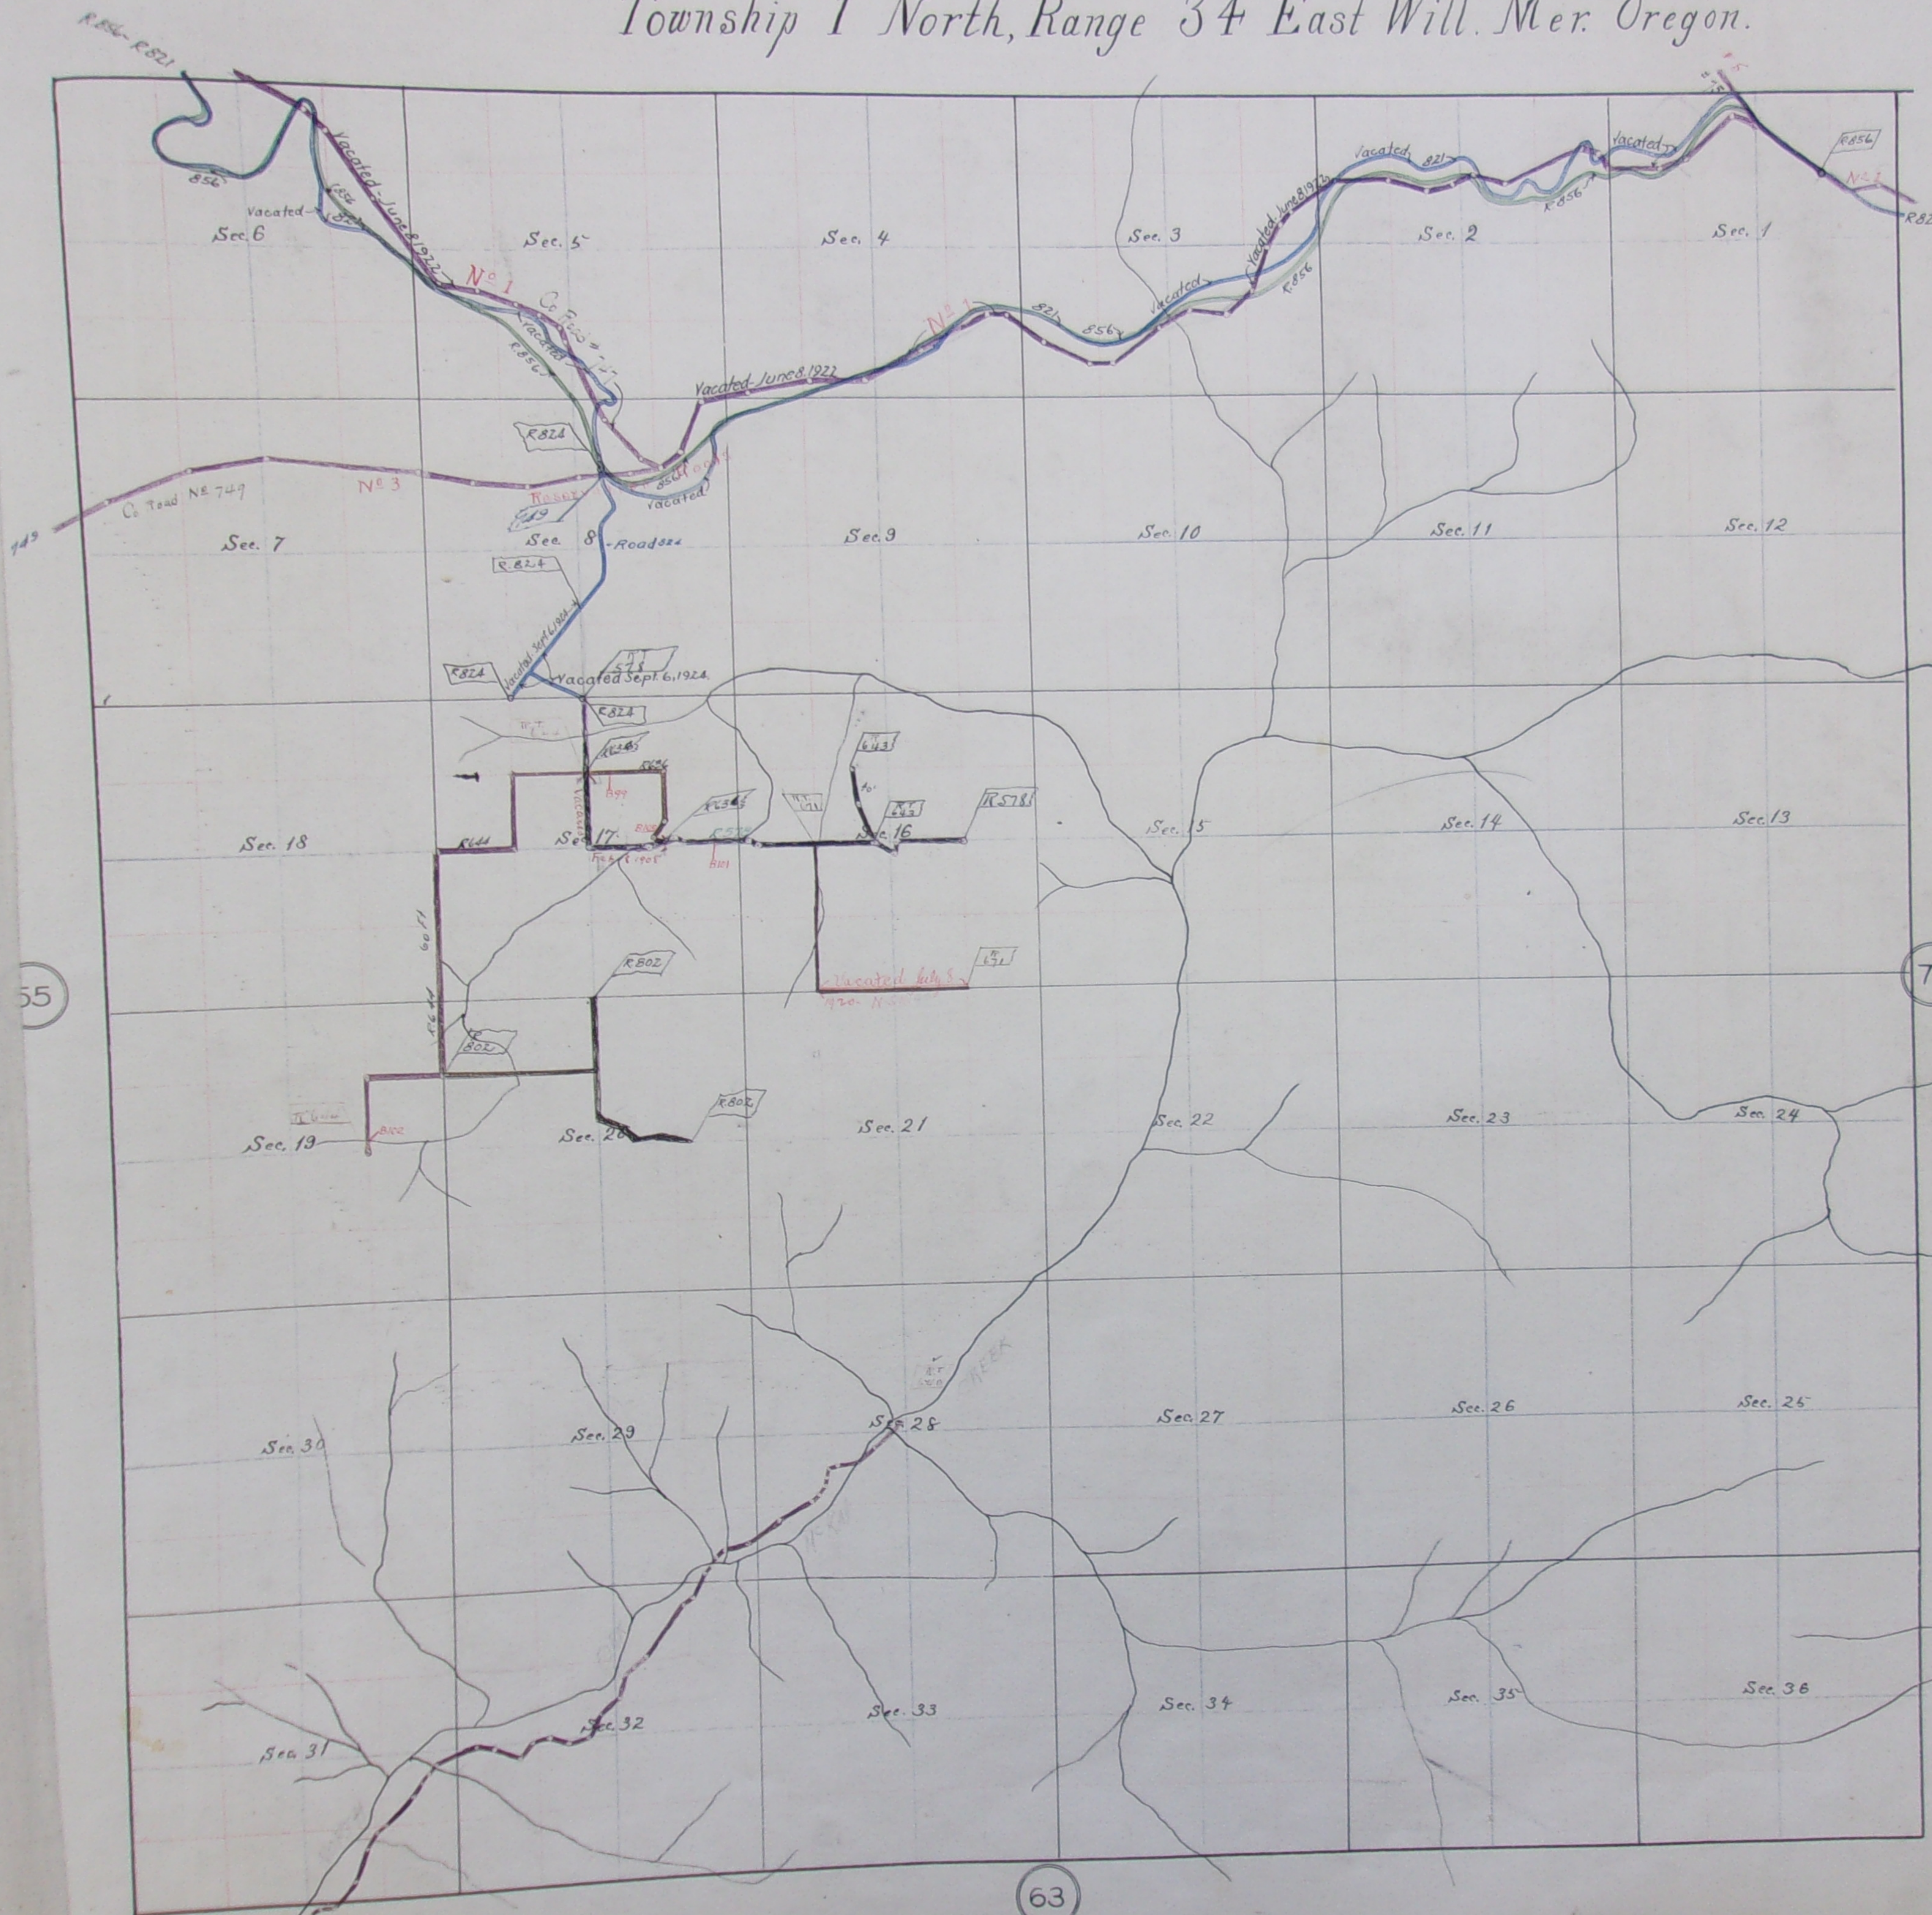

Township 1 North, Range 34 East Will. Mer. Oregon.

Date	No. Box	Book	Page	Date	No. Box	Book	Page
May 2, 1906	378	925	771	13			
Mar 6, 1908	644	253	771	257			
Feb 5, 1908	636	462	771	246			
Feb 8, 1908	636	462	771	244			
Mar 6, 1908	643	462	771	256			
Feb 8, 1908	640		771	245			
July 9, 1909	671		771	377			
Aug 5, 1913	673	211	771	357			
Oct 10, 1910	704	45	771	457			
June 8, 1922	821	0	0	87			
Oct 10, 1922	824		0	109			
March 6, 1920	802						
Oct 9, 1925	856		0				

Scale 25 chains to 1 inch.