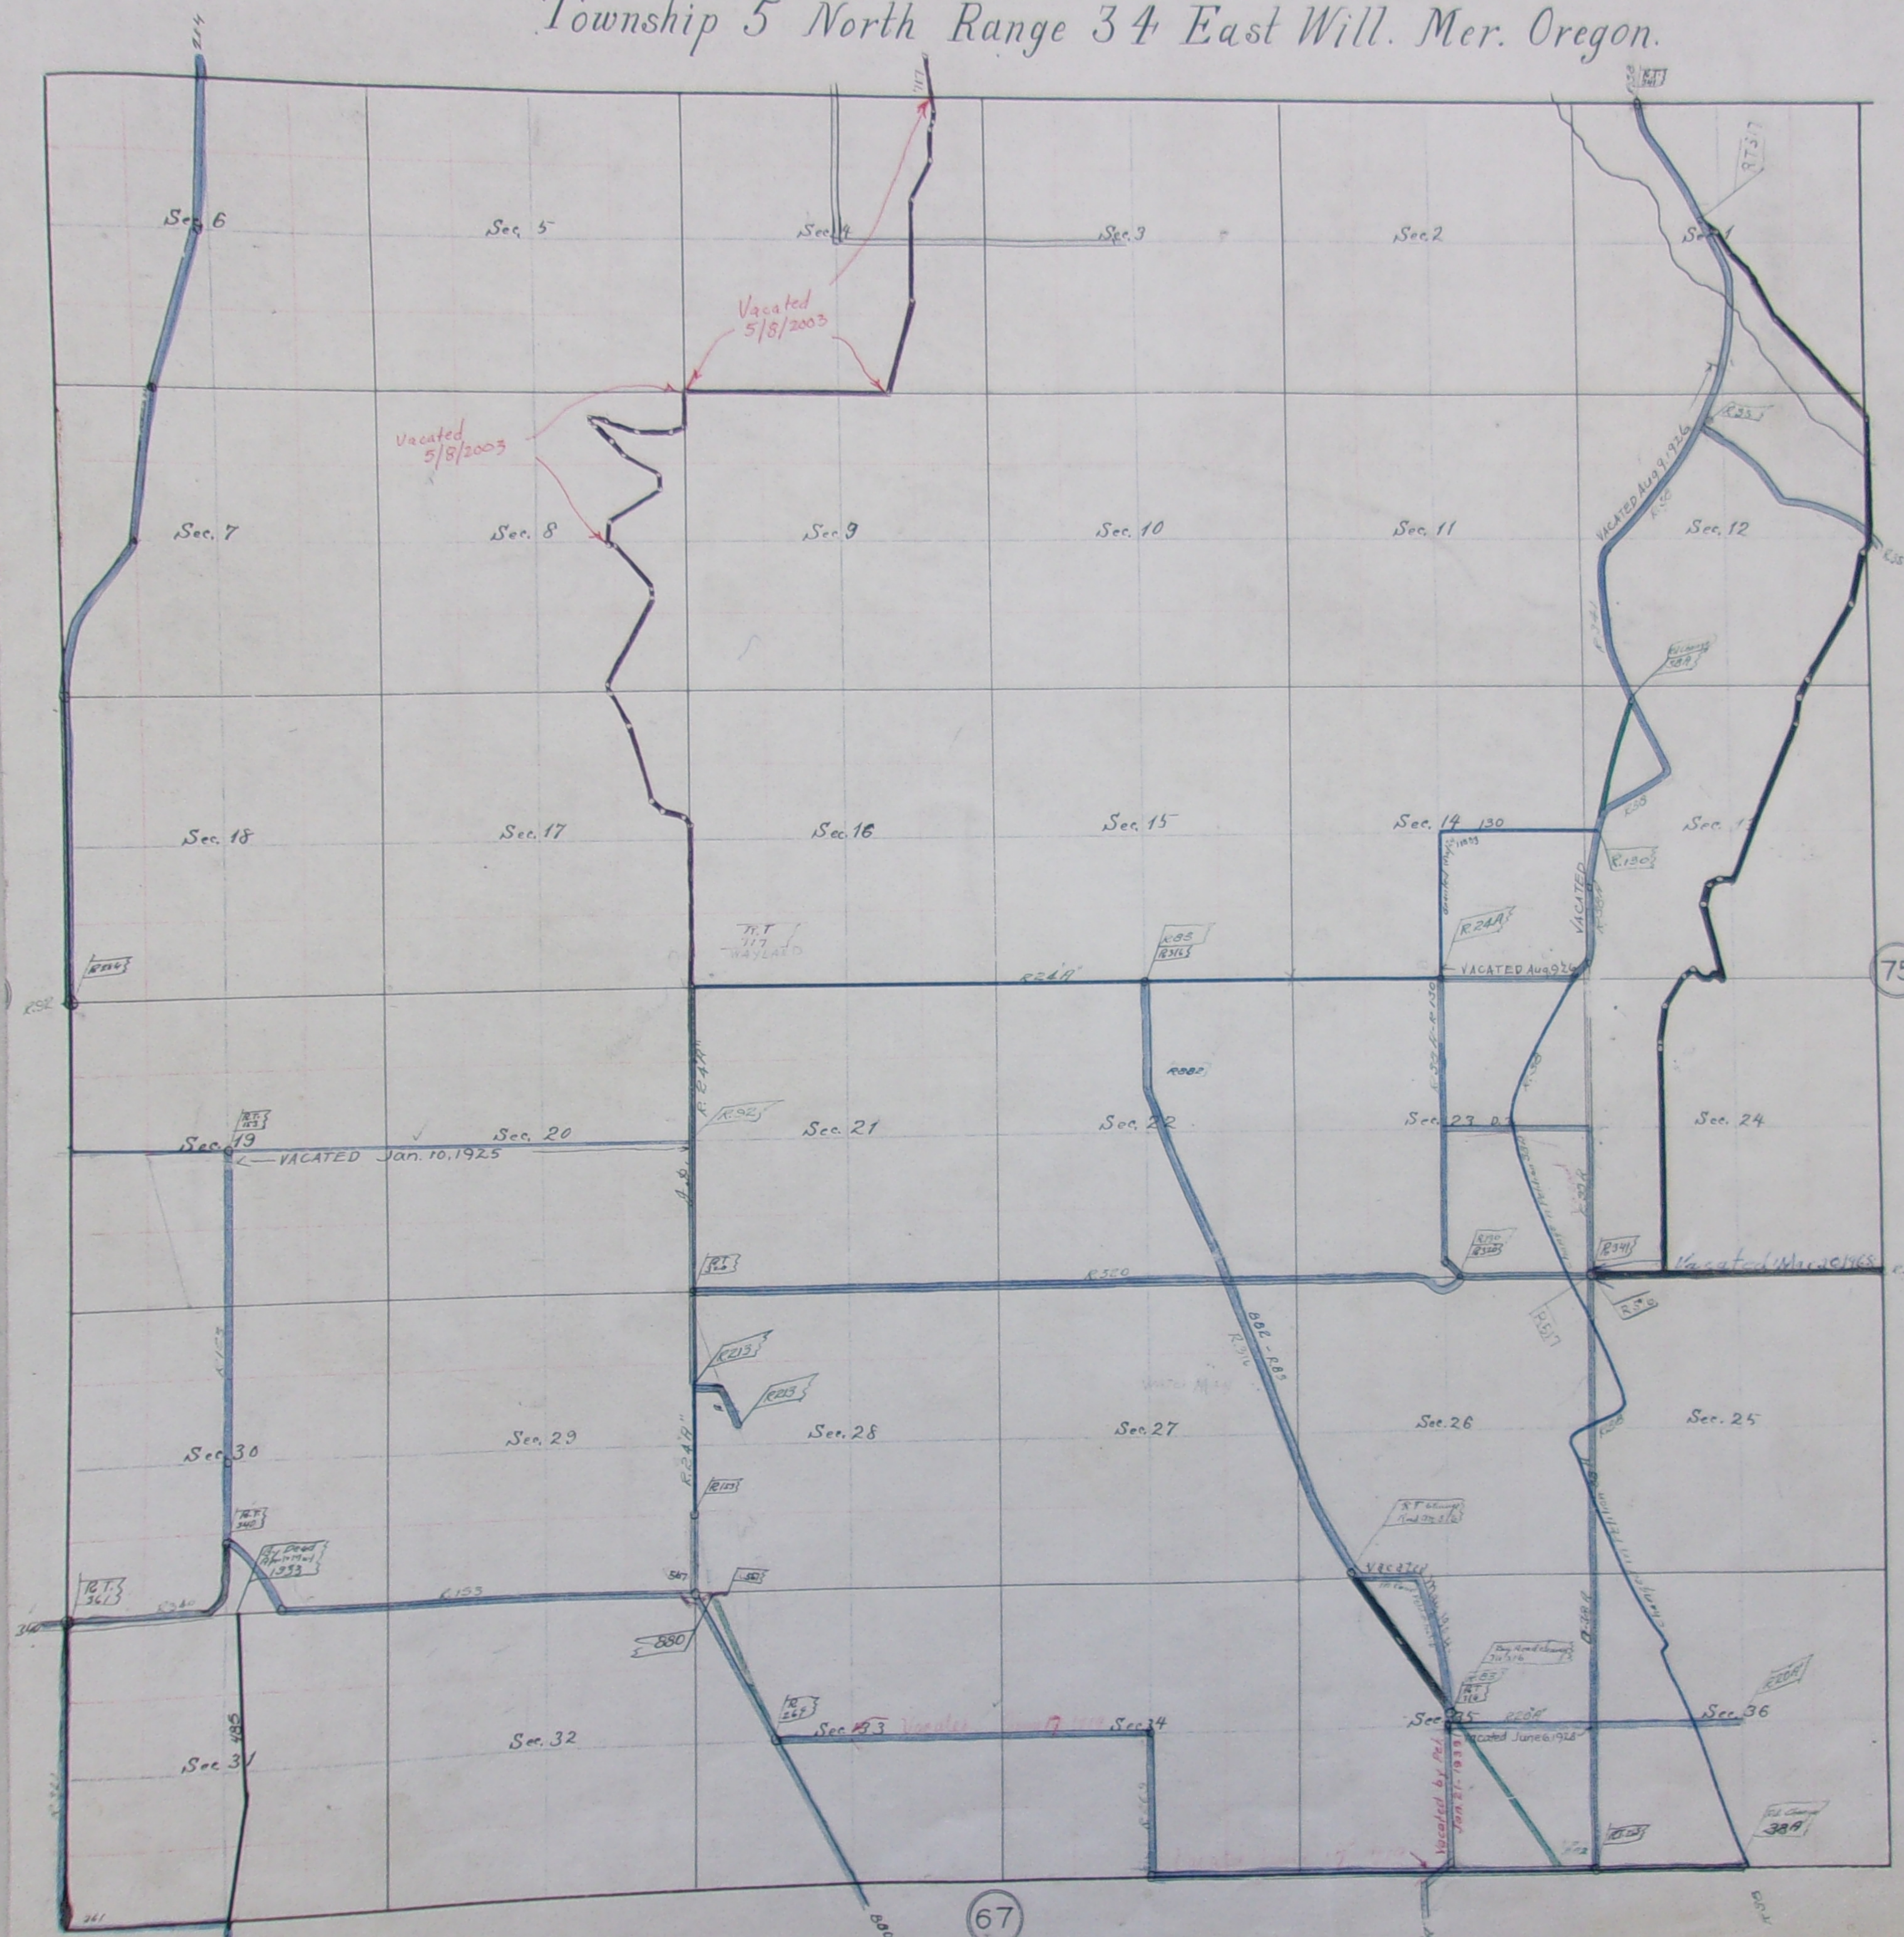

Township 5 North Range 34 East Will. Mer. Oregon.

Date	No. Box	Book	Page	Date	No. Box	Book	Page
Sept 10 1871	361	129	H 24				
May 12 1870	341	128	H 576				
July 16 1878	340	128	H 575				
July 13 1877	244	19	S 583				
Oct 18 1866	269	18	S 399				
July 10 1883	153	14	F 52				
Apr 2 1869	316	124	H 308				
Apr 3 1887	320	124	H 311				
Feb 11 1874	8		F 240				
July 10 1878	269		S 380				
July 10 1878	269		S 380				
June 9 1879			C 270				
Apr 7 1874	835		B 451				
Jan 4 1901	516		L 67				
Jan 7 1901	517		L 67				
May 1901	316		L 67				
July 1911	717		L 547				
July 6 1923	880						
July 6 1923	882						
July 10 1913	244						
April 1874	38						
Sept 1880	85						
Jan 11 1894	23						
Sept 1880	52						
May 24 1852	150						
Vacated 5/8/2003	717						

75

True Meridian
 True Meridian
 True Meridian

Scale 25 chains to 1 inch.