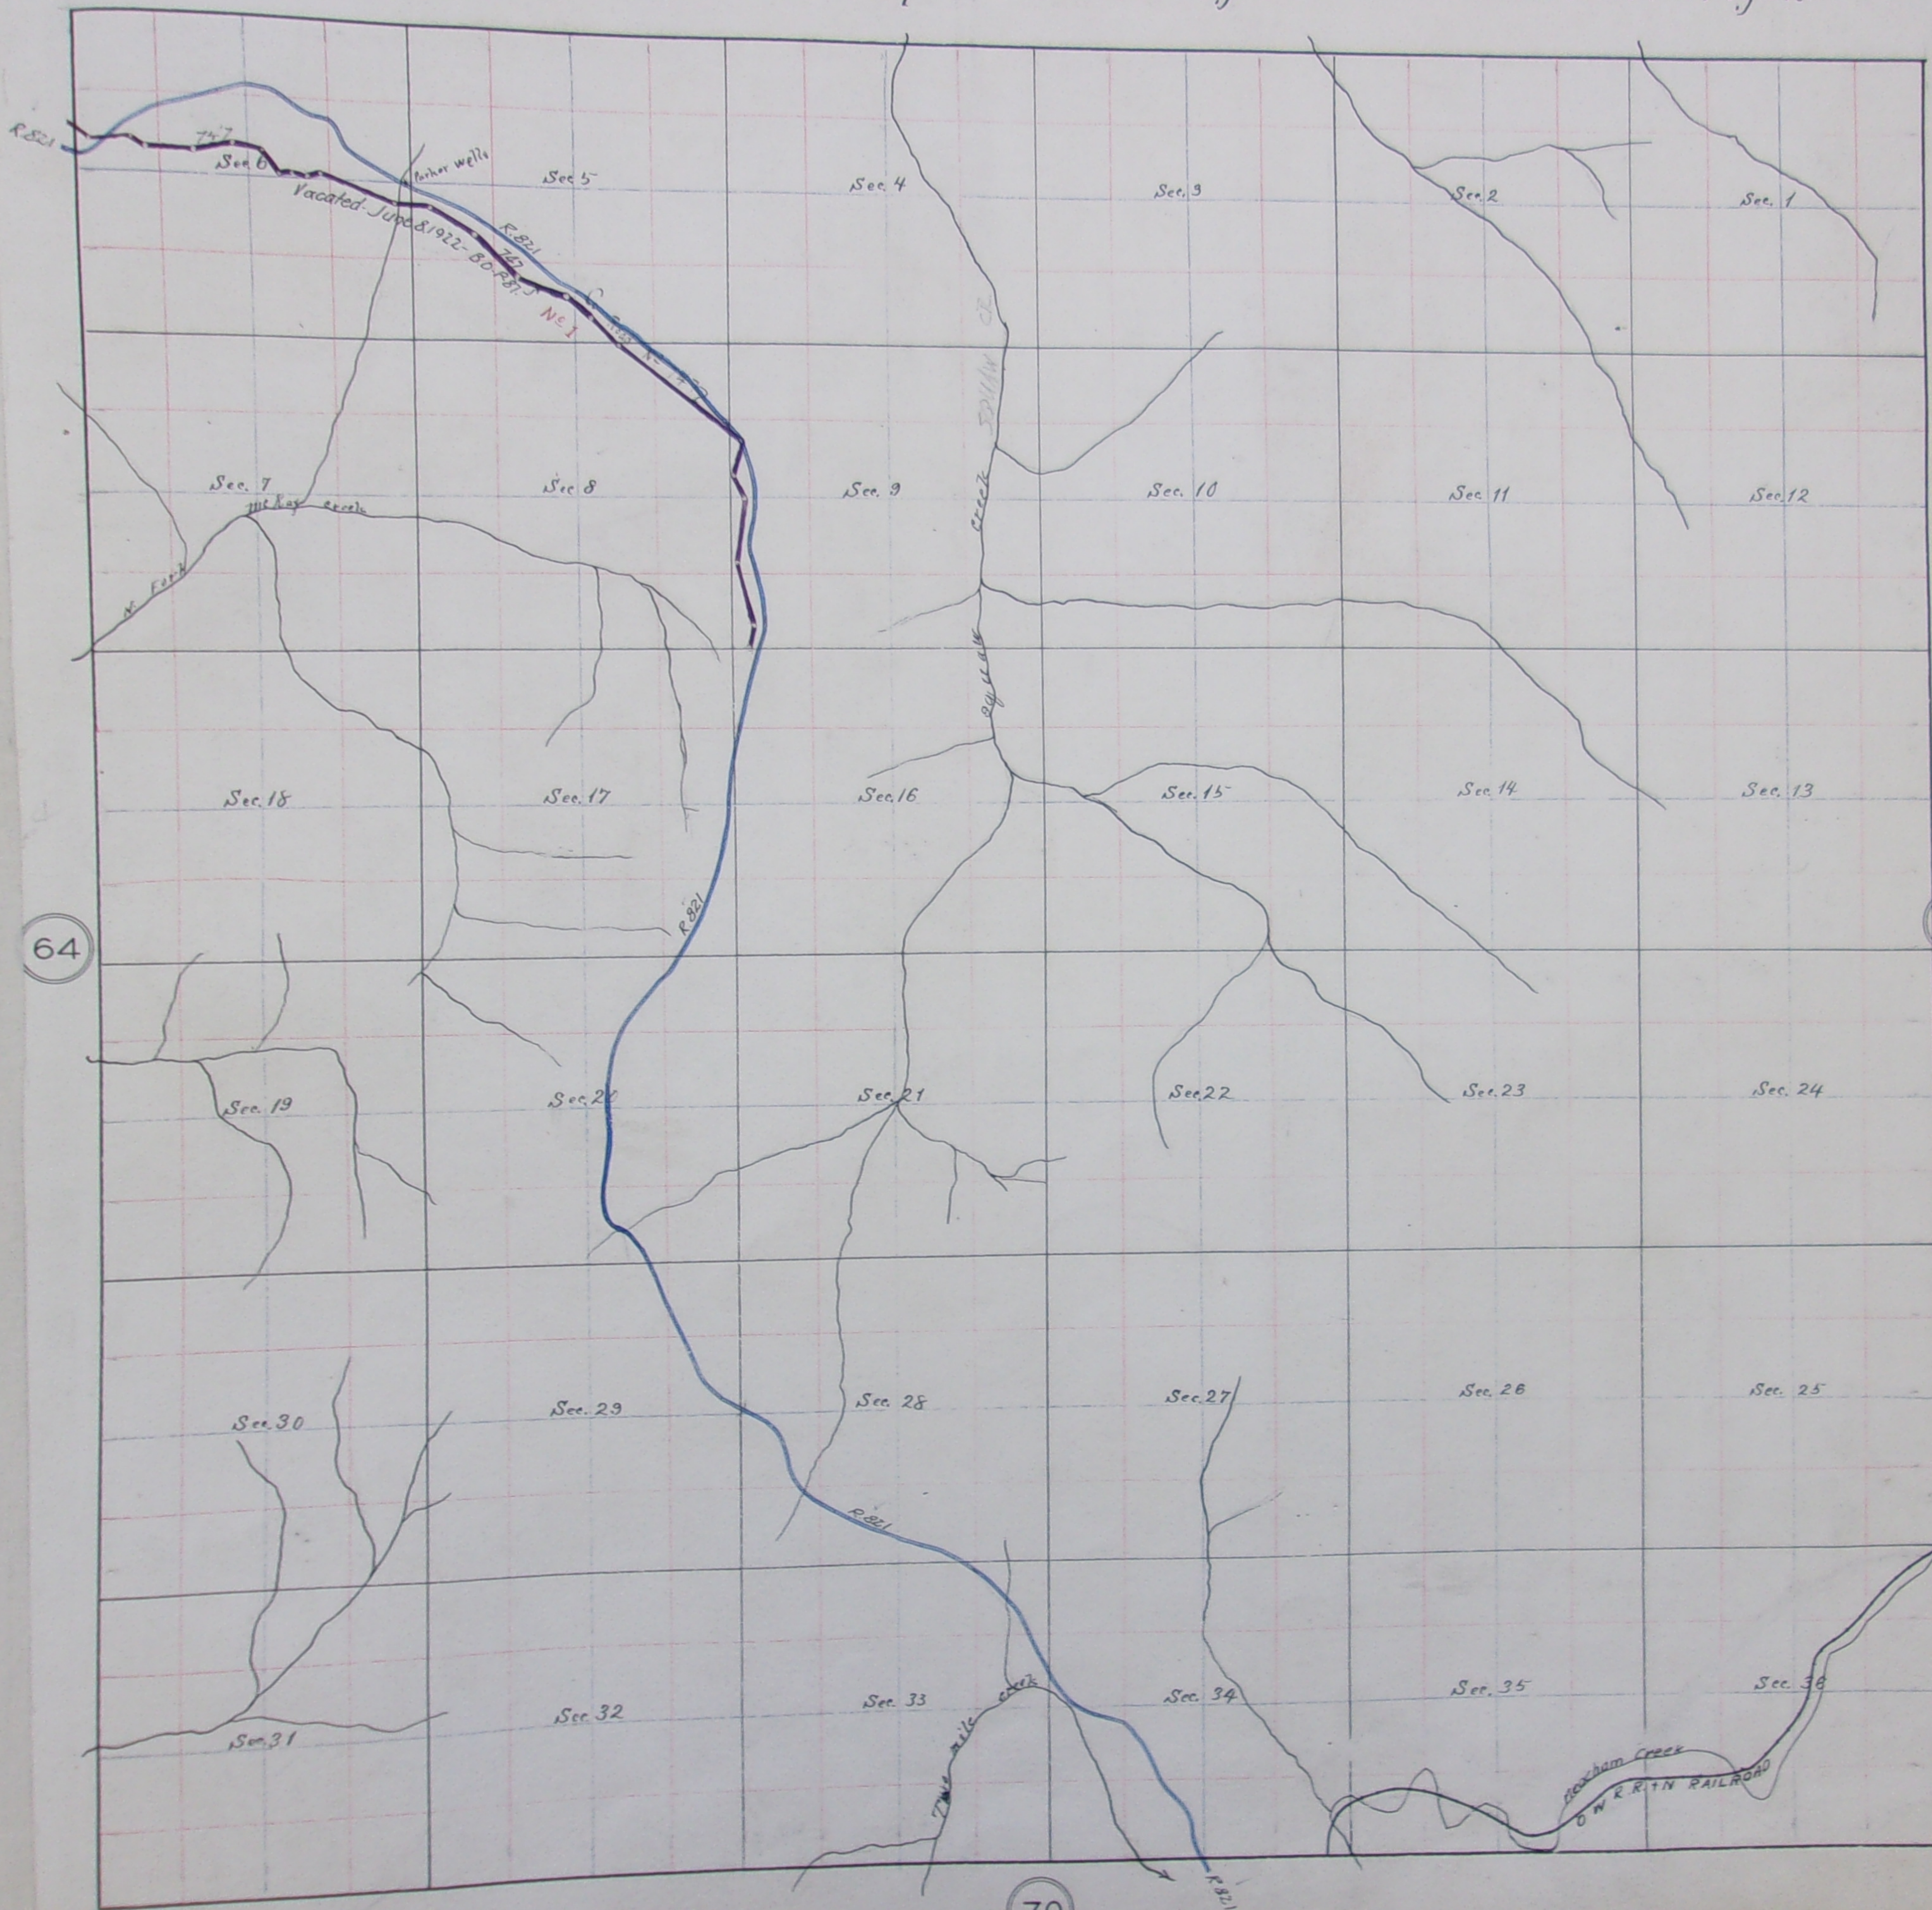

Township 1 ⁷² North, Range 35 East Will. Mer. Oregon.

Date	No.	Box	Book	Page	Date	No.	Box	Book	Page
June 5, 1913	Reservoir			78					
Oct 5, 1910	Head N.L.			487					
June 8, 1922	821		0	87					

Scale 25 chains to 1 inch.