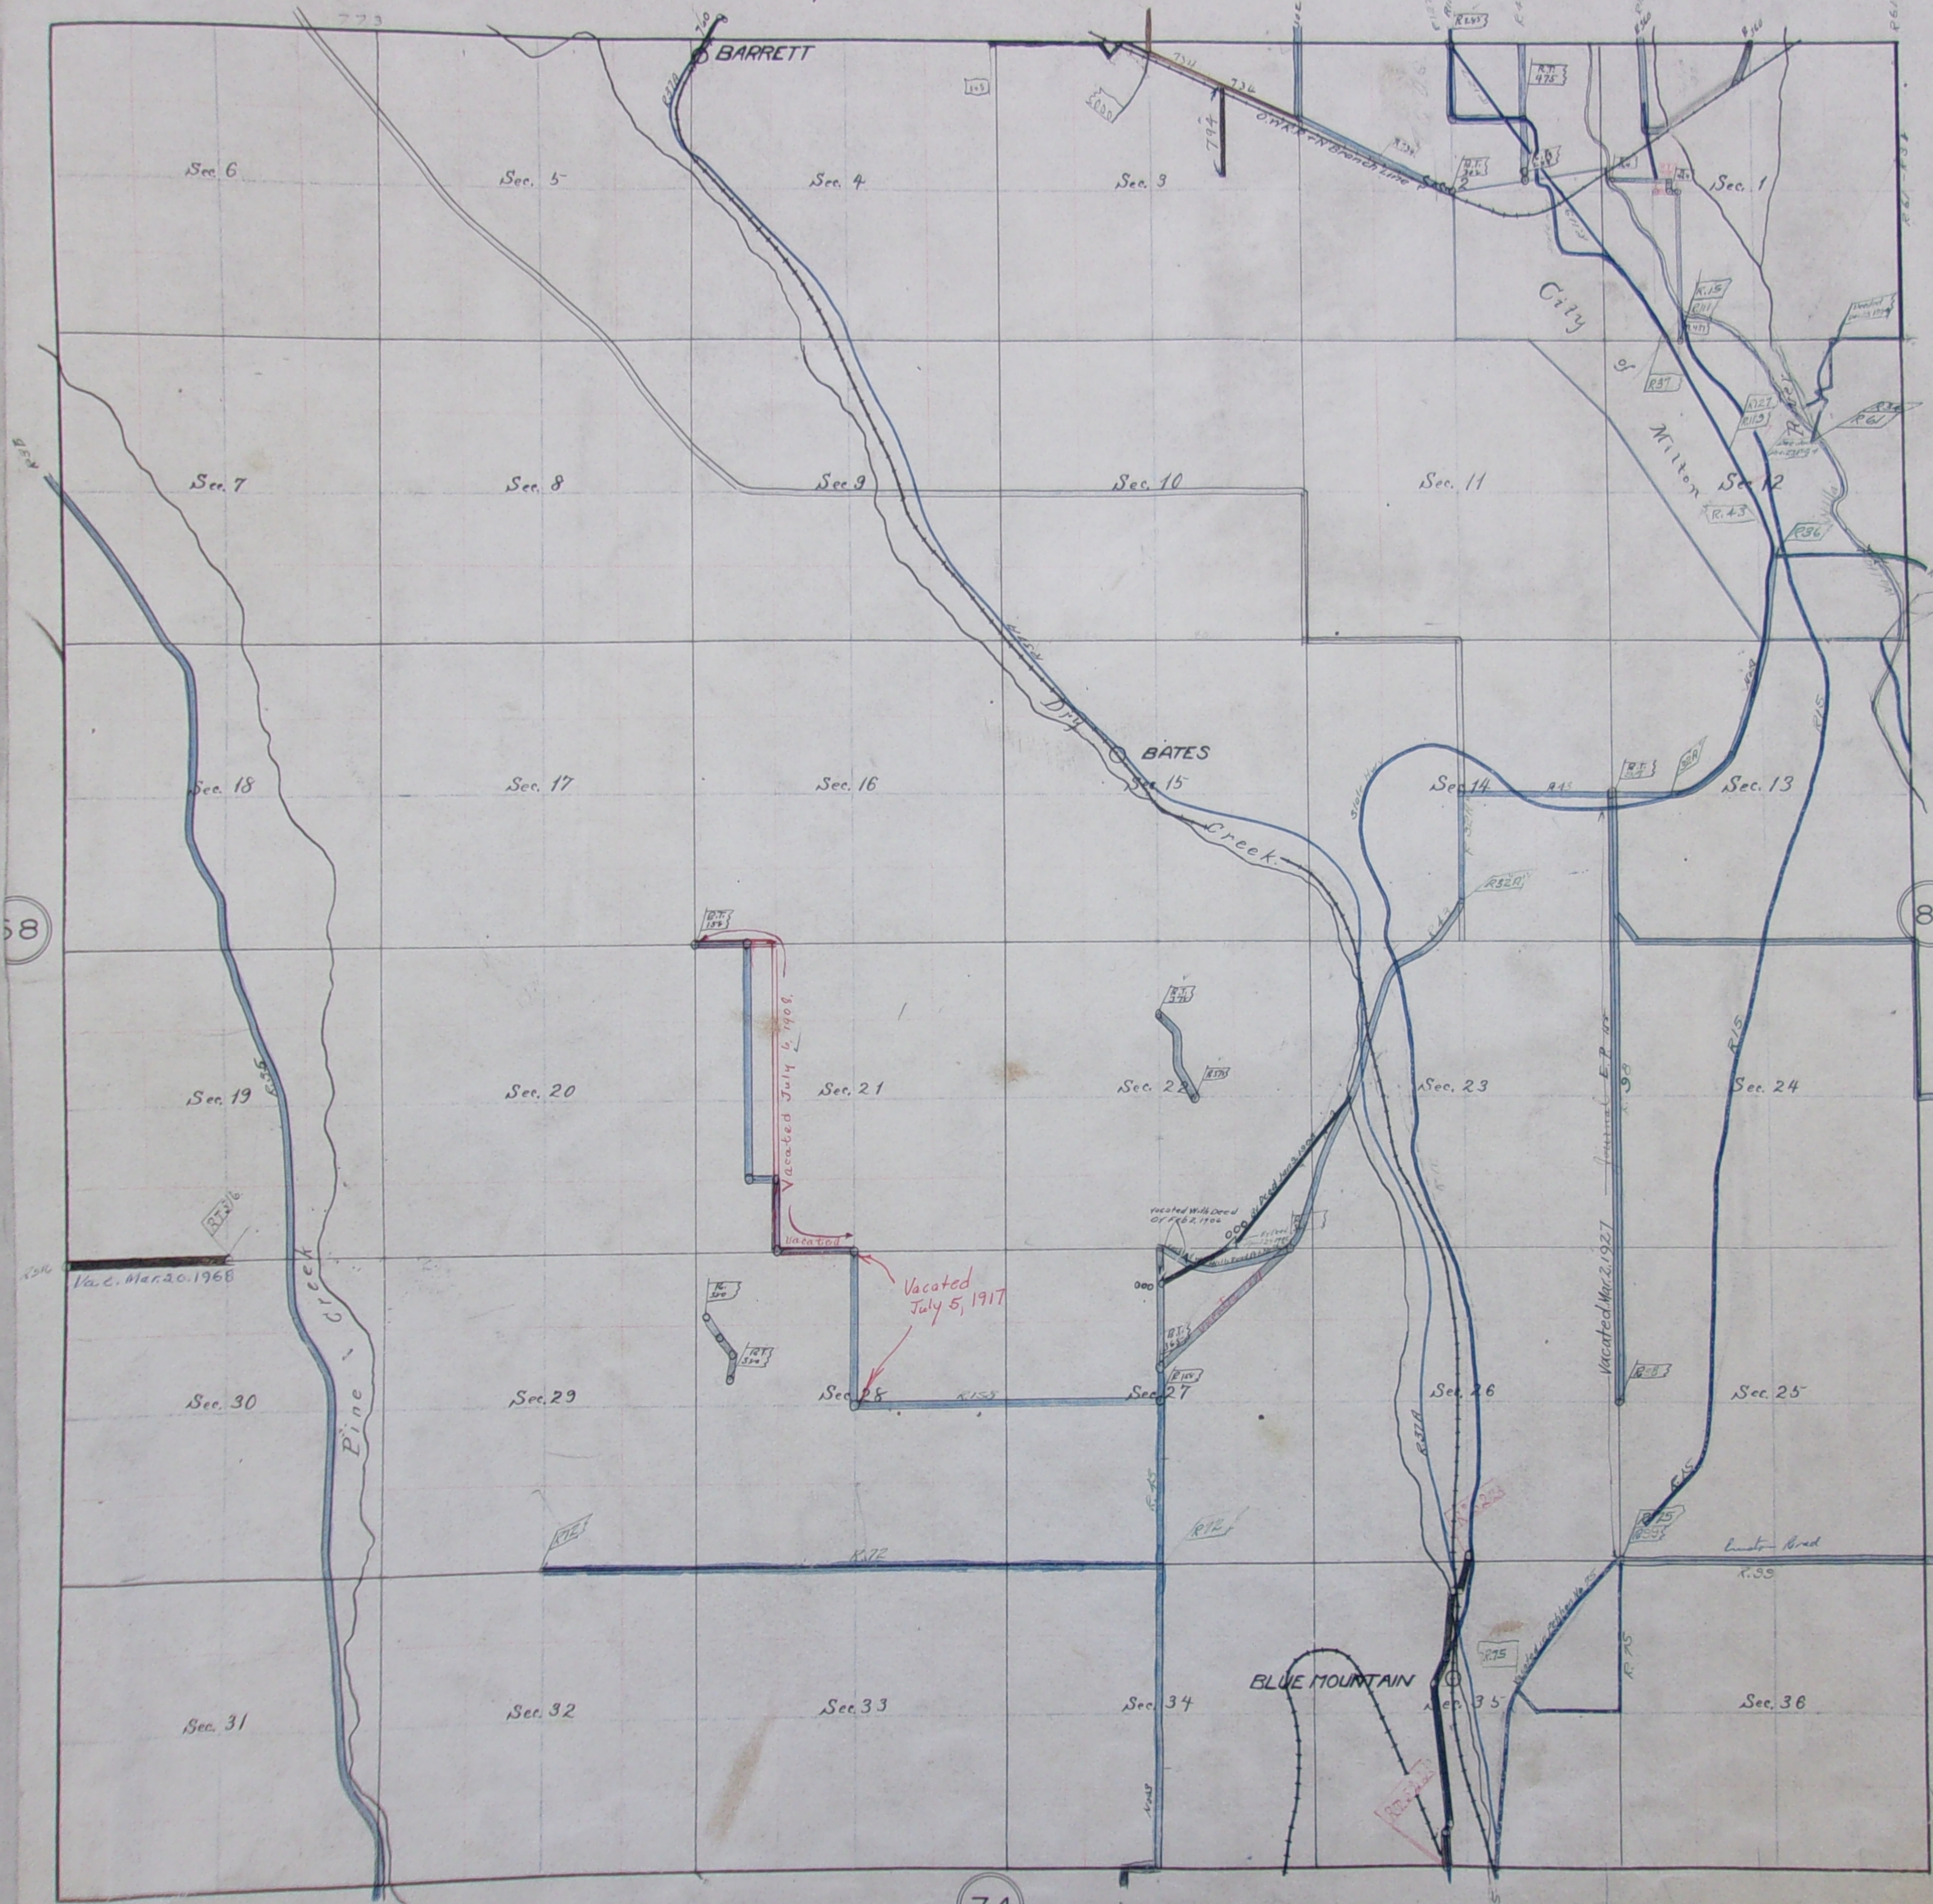

Township 5 North, Range 35 East Will. Mer. Oregon.

Date	No.	Box	Book	Page	Date	No.	Box	Book	Page
Nov 5 1876	475	134	J	623	710				
Apr 7 1875	464	132	J	441					
July 7 1874	437	132	J	181					
May 6 1872	380	129	J	34					
July 10 1871	360	129	H	72					
Sept 10 1871	345	129	J	23					
July 13 1867	255	19	S	583					
July 10 1863	138	14	F	125					
April 1858	302	124							
Apr 8 1851		12	E	15					
May 17 1850	59	12	D	60					
Nov 1831	378		J	77					
Sept 1880			E	41					
Jan 1879	72		S	380					
Oct 5 1875	43		R	578					
Sept 10 1874	35		B	451					
Mar 9 1901	522	3501	L	98					
Jan 7 1901	516	3506	L	67					
Nov 6 1903	000								
Mar 9 1906	000	B563		615					
July 6 1908				462	711				
Feb 9 1912		734	772						
" 5 1914		760	N 133						
Mar 7 1919		794	N 438						
April 3 1881	98								
Jan 10 1853	127								
Oct 3 1871	15								
July 10 1874	37								
Sept 10 1870	328								
April 4 1858	61								
July 9 1874	54								
July 9 1874	36								
Sept 1879	75								
Jan 23 1882	111								
Vacated July 5 1917	158								

True Meridian  
Var. from 20 to 21 1/2'

Scale 25 chains to 1 inch.

76

8

81

74