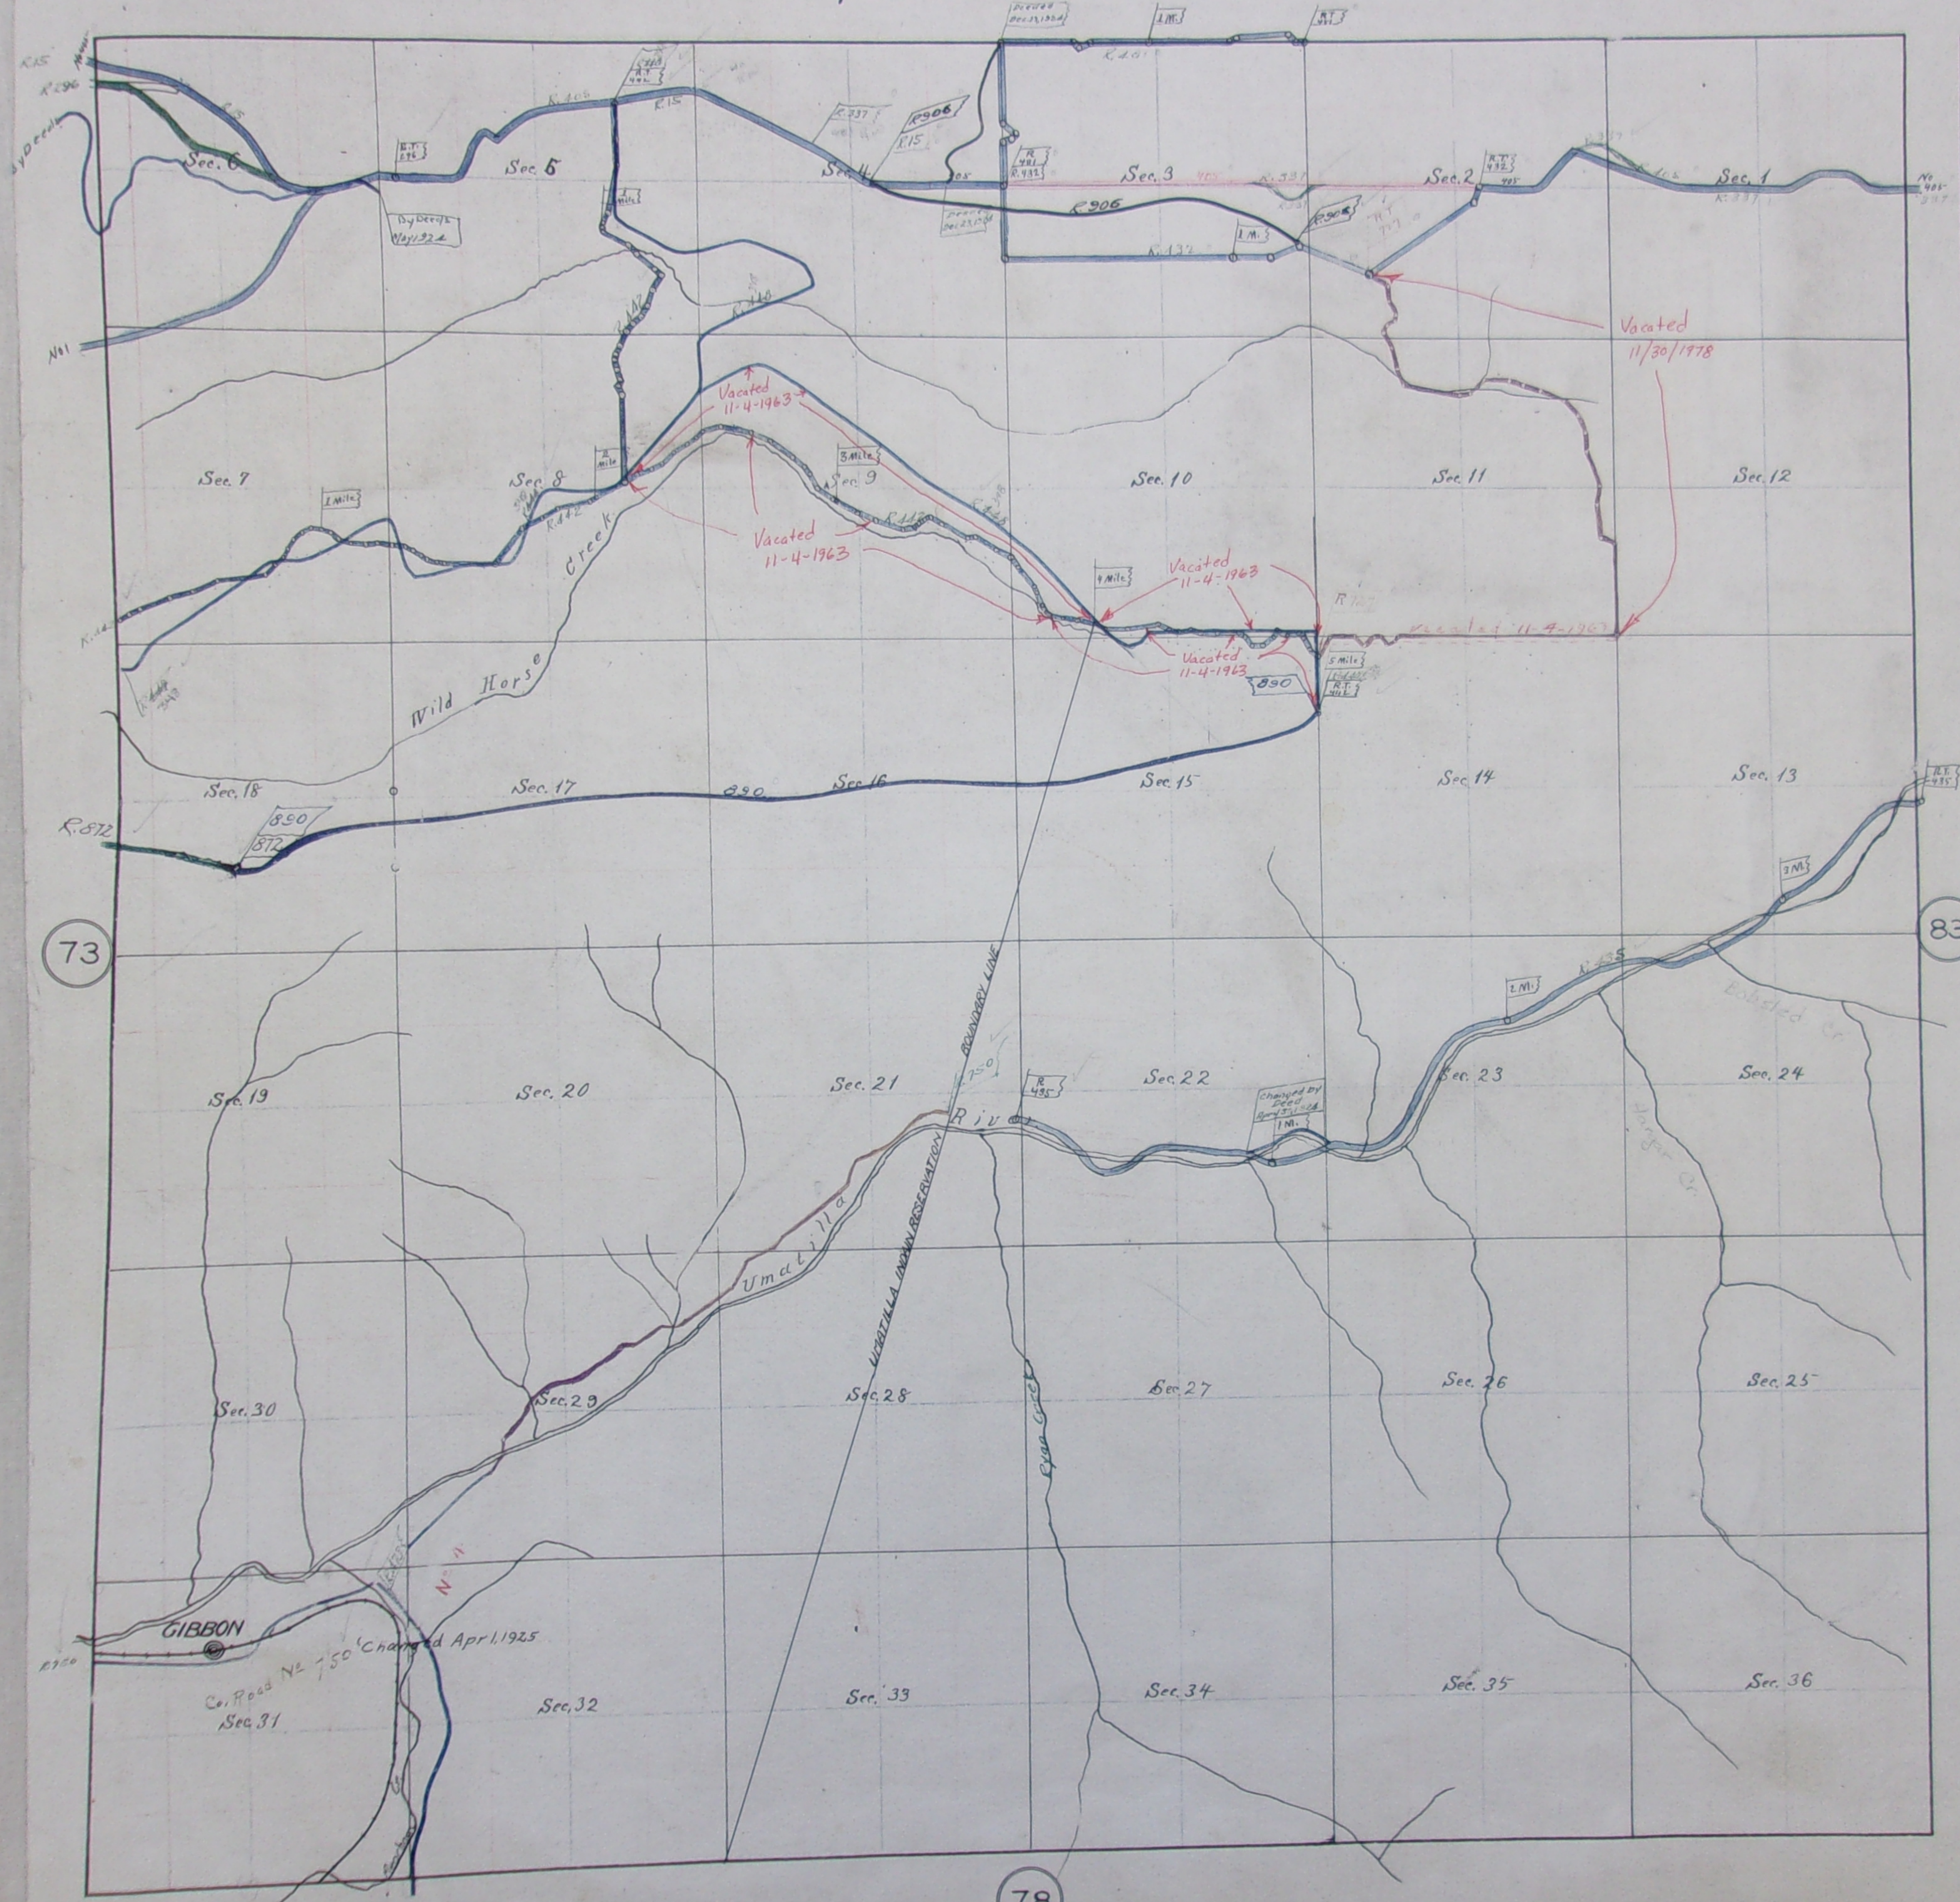

Township 3 North, Range 36 East, Will. Mer. Oregon.

Date	No. Box	Book	Page	Date	No. Box	Book	Page
Sept 10 1874	442	134	J 214				
Sept 10 1876	478	134	J 177				
Jan. 21 1877	461	134	16 41				
May 10 1874	435	131	J 109				
Sept 1873	432	131	J 607				
Sept 1873	401	131	J 107				
Nov 12 1872	405	130	J 318				
Jan 7 1875	296		S 704				
Apr 1875			S 421				
Oct 5 1911	727		M 588				
June 5 1913			N 79				
July 7 1928	872		O 611				
Aug 5 1820	880						
July 16 1830	837						
Mar. 6 1881	722						
Oct 18 1871	15						
July 5 1833	906						
Vacated							
Nov. 9 1963	348						
Vacated							
Nov. 4 1963	442						
Vacated							
11/30/1978	727						

True Meridian
 Box from 15° to 22 1/2° E

Scale 25 chains to 1 inch.