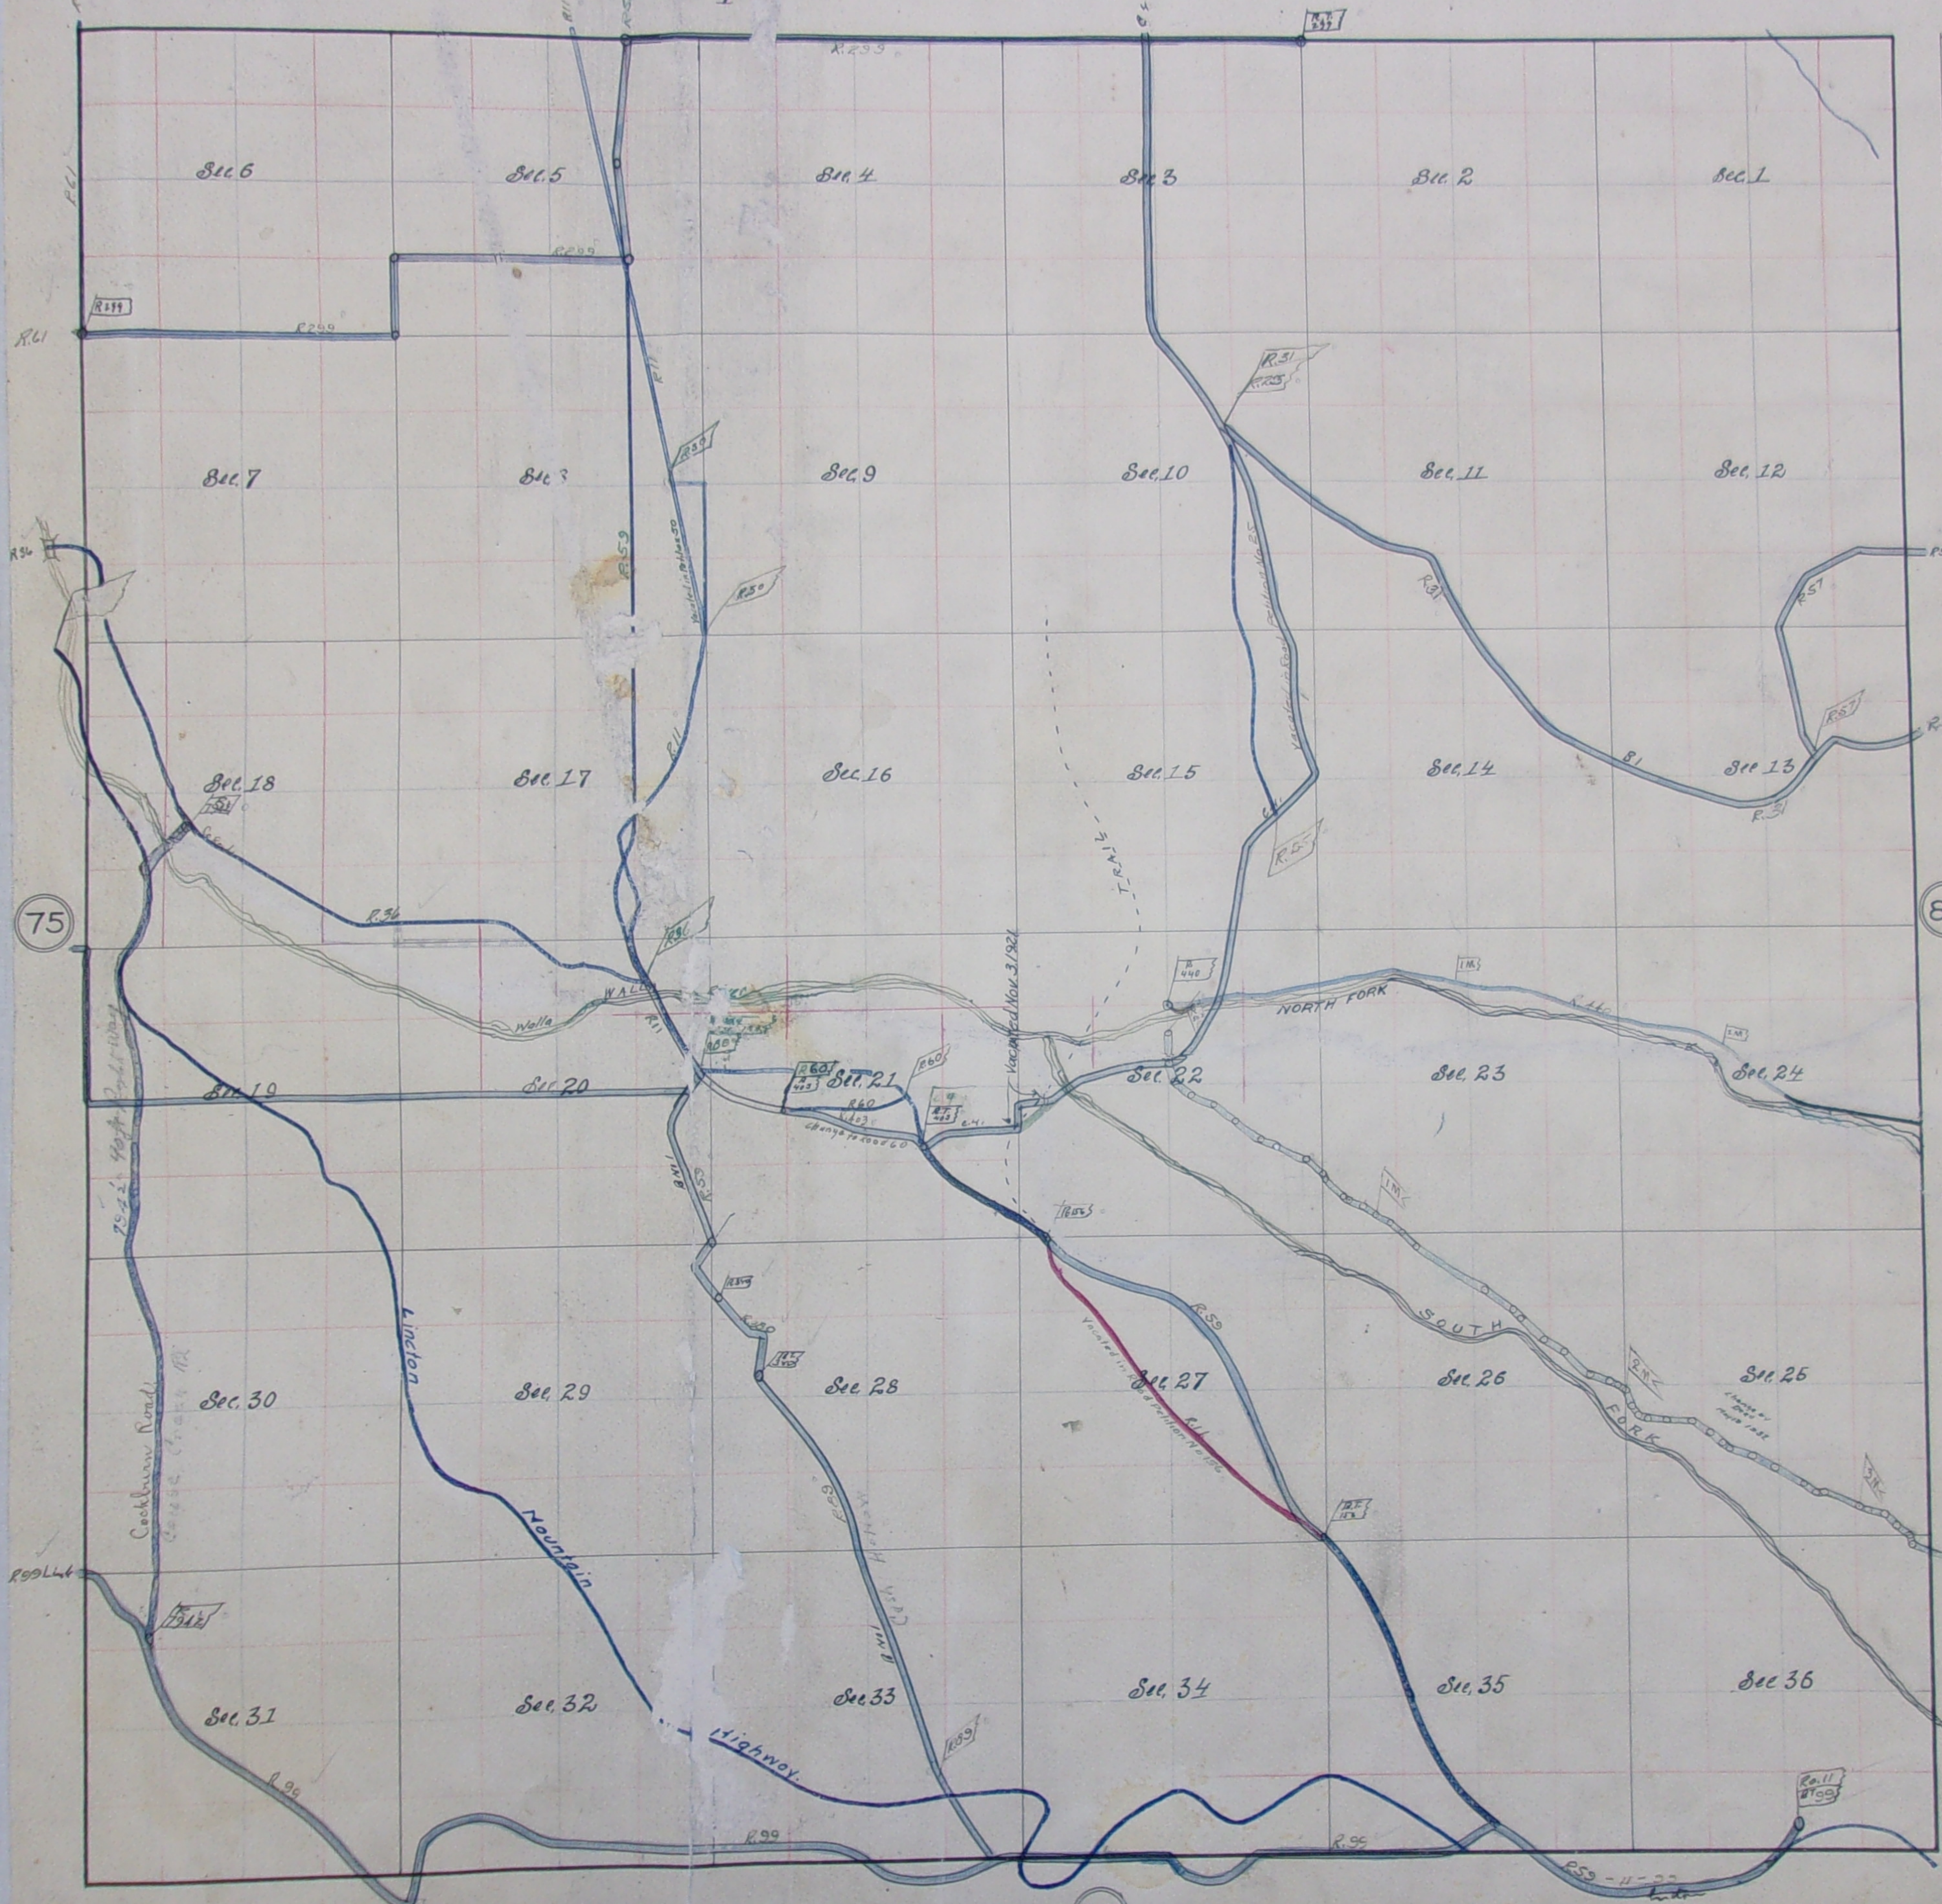

Township 5 North Range 36 East Will. Mer. Oregon

Date	No.	Box	Book	Page	Date	No.	Box	Book	Page
July 1874	440		132	J	183				
Jan 7 1878	403		130	J	350				
Sept 1887	297		20	J	650				
July 10 1883	156		110	F	53				
May 17 1880	89		12	D	600				
Nov 1871	380			J	237				
Apr 1880				E	45				
Sept 1874	57			C	217				
Sept 5 1878	81								
Sept 4 1878	825			B	353				
Jan 8, 1899	503			B	488				
Nov 10 1899									
Jan 25, 1919	7943			N	417				
Oct 6, 1911	702								
Sept 11, 1880	09								
Sept 4, 1873	31								
Sept 5, 1878	60								
April 4, 1878	59								
April 4, 1886	1								
July 9, 1874	56								
July 8, 1870	11								

75

85

80

True Meridian  
var from 20' to 20" E.

Scale 25 chains to 1 inch